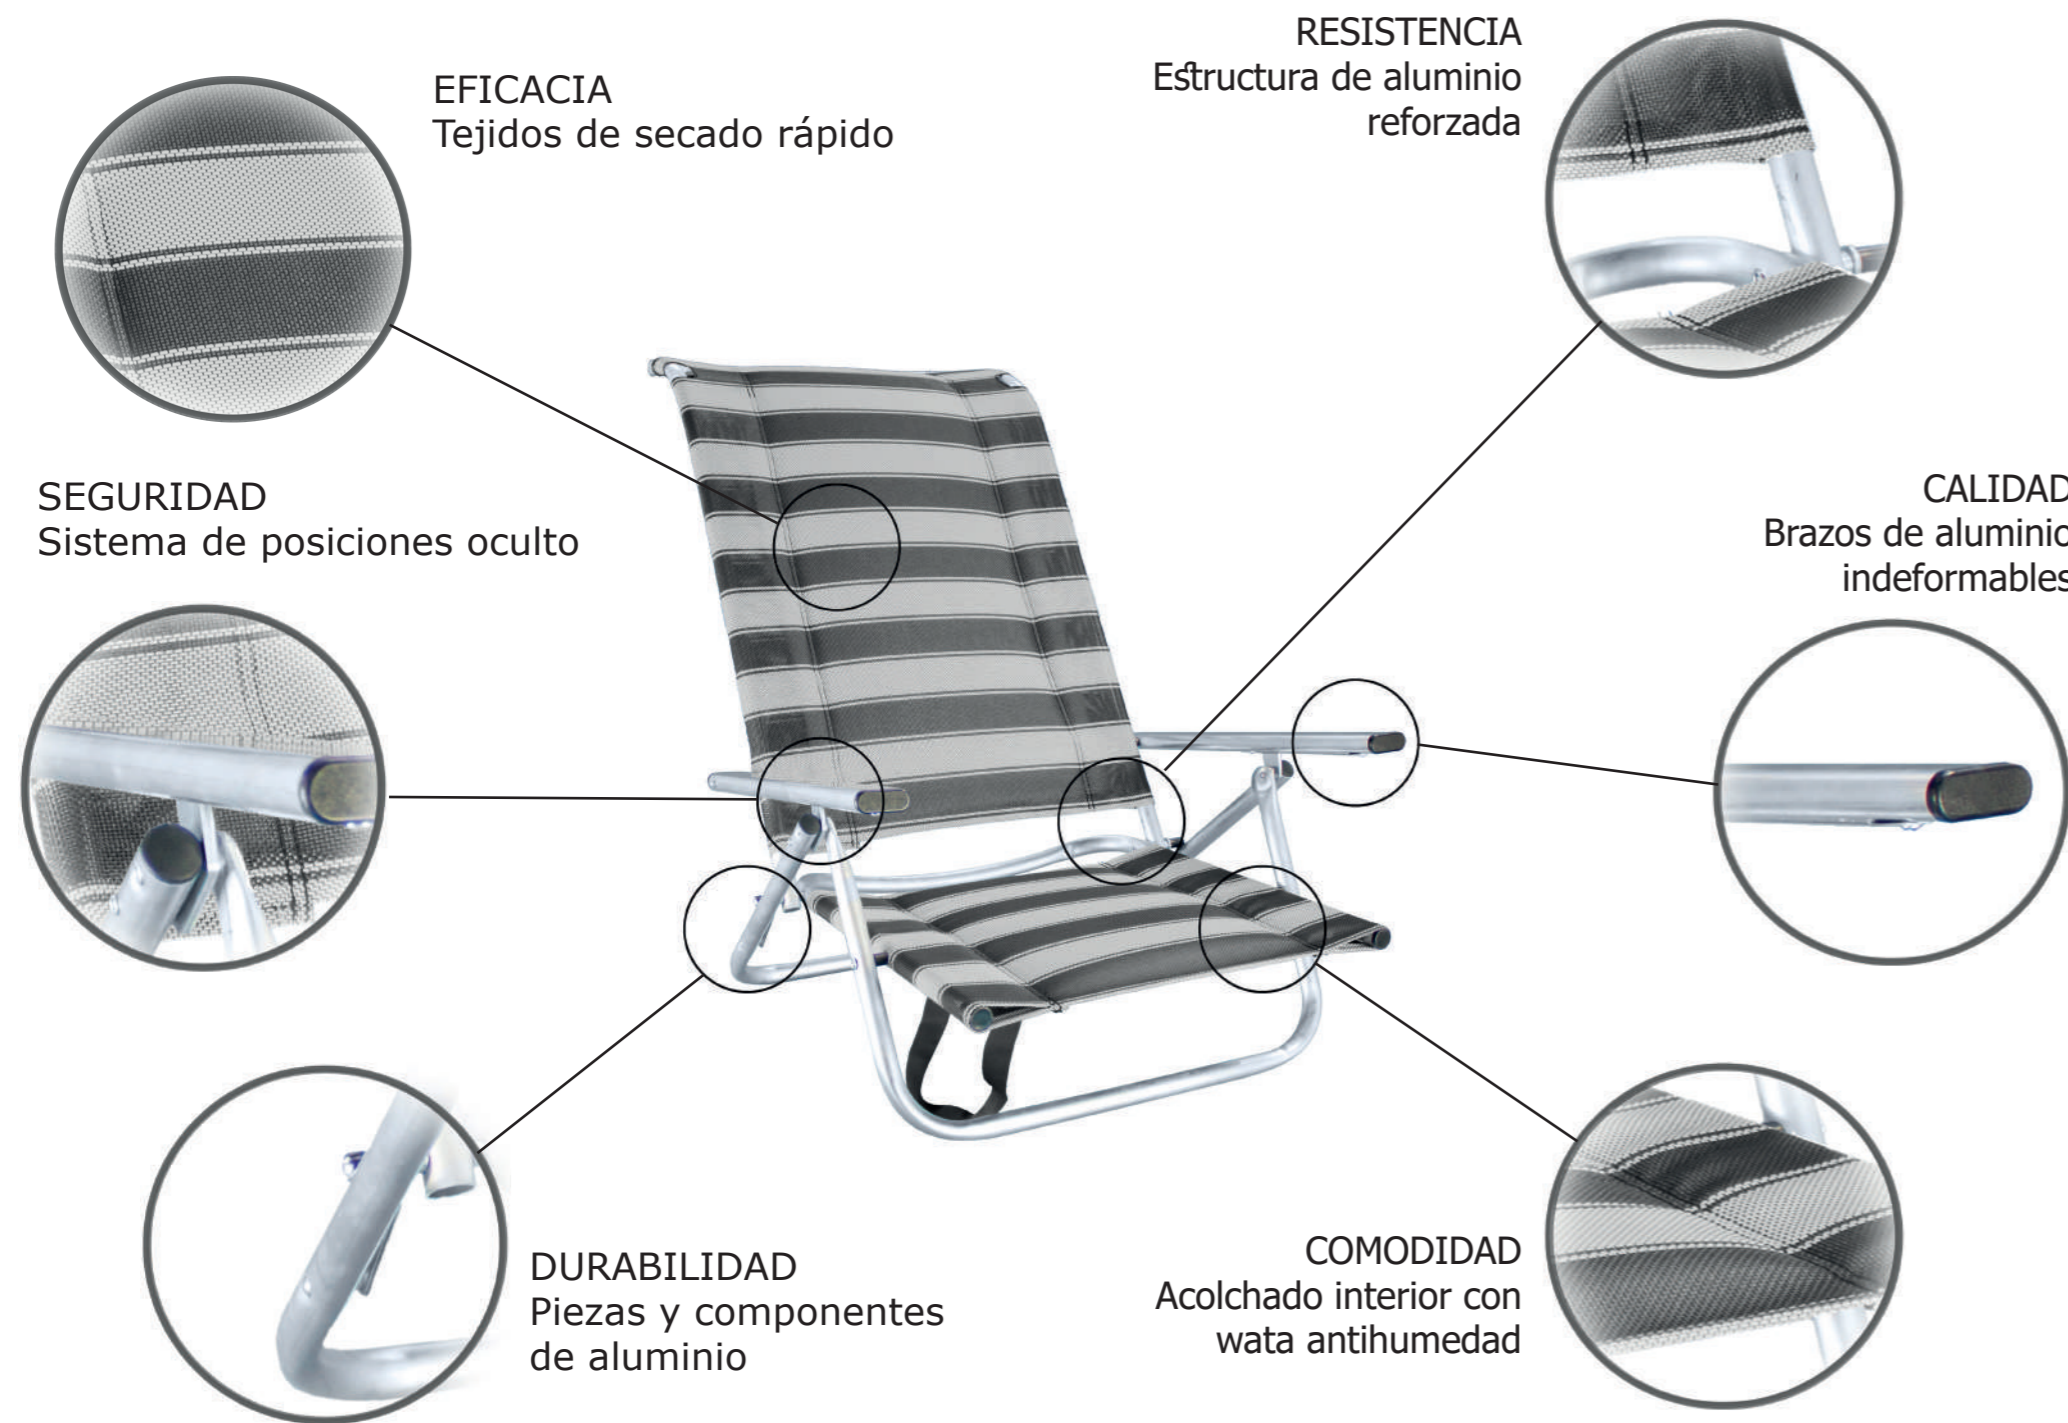

Viridiana

Livia

Praga rayas Azules

Calidad en cada detalle

COLECCIÓN

PLAYA

BEACH CHAIRS

All our beach chairs are made in our factory (MURCIA-SPAIN), we produce high quality beach chairs with the distinctive feature of being made entirely of aluminium, there are no plastic parts, this offers greater sturdiness, stability and durability.