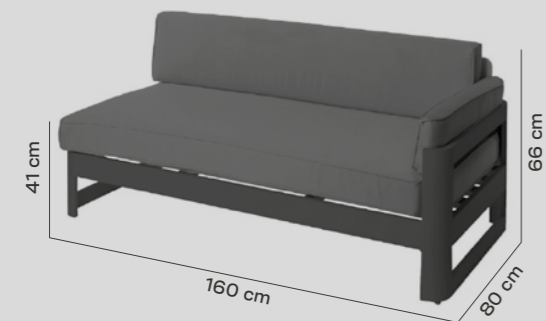

LIMPIADOR TEXTIL

MODULO DERECHA

1. 732028 **Grafito**
   Topo
2. 84876 **Blanco**
   Gris