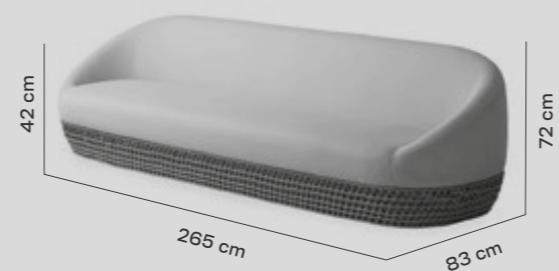

FICHA TÉCNICA / DATA SHEET

SOFÁ 1 PLAZA

- 732287 St. Tropez Dove
- Topo

- 732292 St. Tropez Dove
- 732291 Grafito

SOFÁ 2 PLAZAS

- 732288 St. Tropez Dove
- Topo

- 732293 St. Tropez Dove
- Grafito

SOFÁ 3 PLAZAS

- 732289 St. Tropez Dove
- Topo

- 732294 St. Tropez Dove
- Grafito

CAMA INDIVIDUAL

- 732290 St. Tropez Dove
- Topo

- 732295 St. Tropez Dove
- Grafito

CAMA DOBLE

- 732561 St. Tropez Dove
- Topo

- 732560 St. Tropez Dove
- Grafito

DAYBED

- 733064 St. Tropez Dove
- Topo

732584 FUNDA PROTECTORA

732585 FUNDA PROTECTORA

732586 FUNDA PROTECTORA

732587 FUNDA PROTECTORA

732588 FUNDA PROTECTORA

733439 FUNDA PROTECTORA