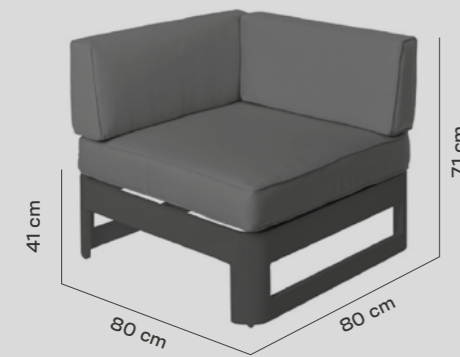

EN

Durability, robustness, and stability in one of our most versatile collections. Turn your coffee table into a pouffe and transform the space.

Tumbona grafito tapioca y blanco.

***solid
yet light***

FICHA TÉCNICA / DATA SHEET