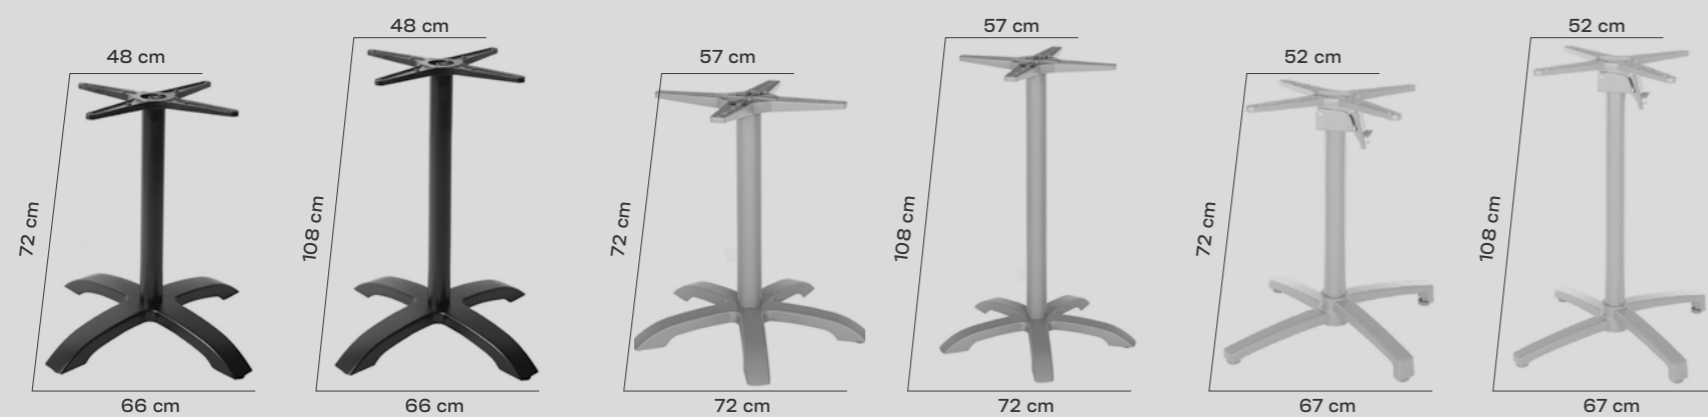

FICHA TÉCNICA / DATA SHEET

BASE CT1

733245	● Grafito	72 cm
733246	● Blanco	72 cm
733247	● Limo	72 cm
733248	● Grafito	108 cm
733249	● Blanco	108 cm
733250	● Limo	108 cm

BASE CT3

733251	● Grafito	72 cm
733252	● Blanco	72 cm
733253	● Limo	72 cm
733255	● Grafito	108 cm
733256	● Blanco	108 cm
733257	● Limo	108 cm

BASE CT5

733259	● Grafito	72 cm
733260	● Blanco	72 cm
733261	● Limo	72 cm
733262	● Grafito	108 cm
733263	● Blanco	108 cm
733264	● Limo	108 cm

Combinable con nuestra amplia variedad de sobres de HPL. Visita nuestra sección de sobres personalizables y selecciona el que más te guste.

LIMPIADOR MULTISUPERFICIE

127485

CUIDADO Y MANTENIMIENTO
Care & maintenance