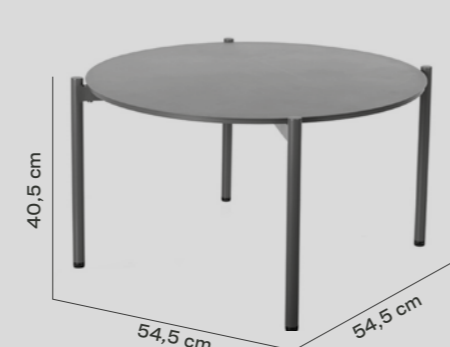

FICHA TÉCNICA / DATA SHEET