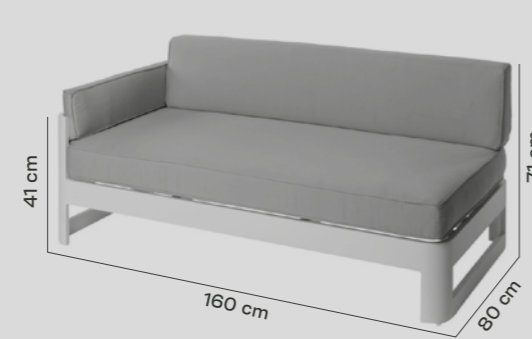

MODULO IZQUIERDA

1. 732027 **Grafito**
   Topo
2. 84875 **Blanco**
   Gris

127484

CUIDADO Y MANTENIMIENTO
Textile Cleaner
Care & maintenance