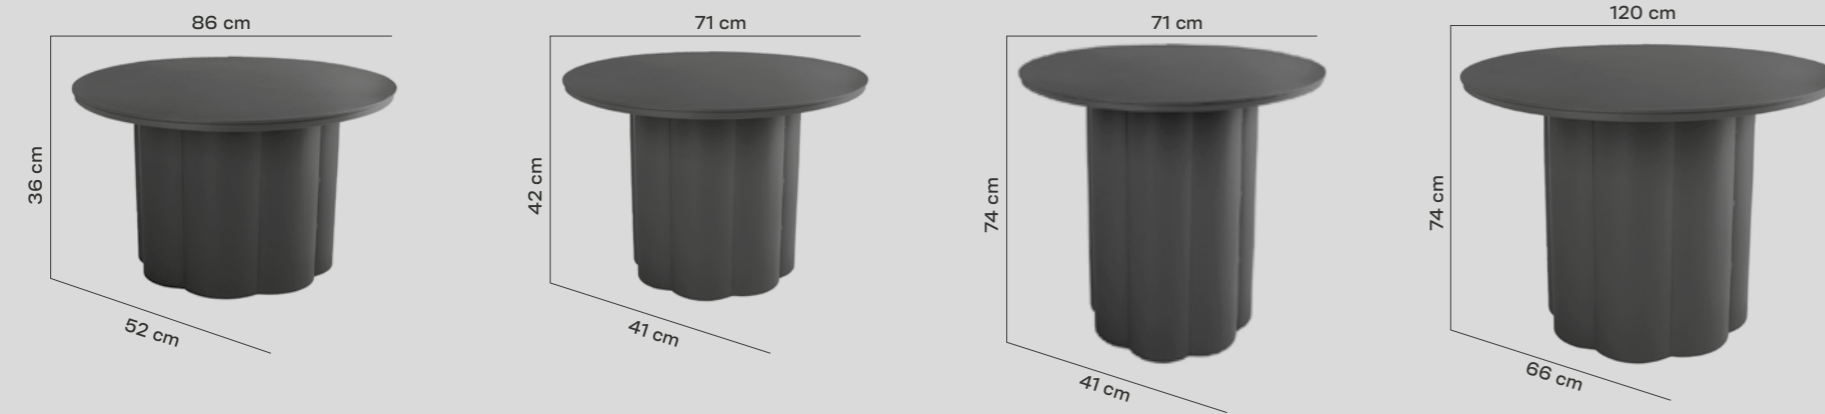

FICHA TÉCNICA / DATA SHEET

MESA BAJA BLOOM 86 CM

BASE BLOOM Ø 52 CM X H 35,5 CM

733108	● Base Grafito
733109	● Base Blanco
733110	● Base Limo
733111	● Base Terra
733112	● Base Polaris

SOBRE BLOOM Ø 86 CM

733113	● Sobre Grafito
733119	● Sobre Blanco
733120	● Sobre Limo
733121	● Sobre Terra
733122	● Sobre Polaris

MESA BAJA BLOOM 71 CM

BASE BLOOM Ø 41 CM X H 42,5 CM

733103	● Base Grafito
733104	● Base Blanco
733105	● Base Limo
733106	● Base Terra
733107	● Base Polaris

SOBRE BLOOM Ø 71 CM

733118	● Sobre Grafito
733119	● Sobre Blanco
733120	● Sobre Limo
733121	● Sobre Terra
733122	● Sobre Polaris

MESA DE COMEDOR BLOOM 71

BASE BLOOM Ø 41 CM X H 73 CM

733748	● Base Grafito
733749	● Base Blanco
733750	● Base Limo
733751	● Base Terra
733752	● Base Polaris

SOBRE BLOOM Ø 71 CM

733118	● Sobre Grafito
733119	● Sobre Blanco
733120	● Sobre Limo
733121	● Sobre Terra
733122	● Sobre Polaris

MESA DE COMEDOR BLOOM 120

BASE BLOOM Ø 66 CM X H 73 CM

733539	● Base Grafito
733540	● Base Blanco
733541	● Base Limo
733542	● Base Terra
733543	● Base Polaris

SOBRE BLOOM Ø 122 CM

733544	● Sobre Grafito
733545	● Sobre Blanco
733546	● Sobre Limo
733547	● Sobre Terra
733548	● Sobre Polaris

LIMPIADOR MULTISUPERFICIE

127486

CUIDADO Y MANTENIMIENTO
Care & maintenance