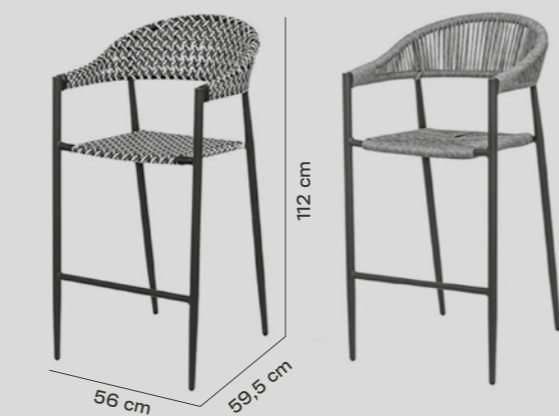

TABURETE NADIA

1. 732379 ● Grafito
   ● Fanfare

TABURETE NESKA

1. 732910 ● Limo
   ● Grafito
2. 732238 ● Blanco