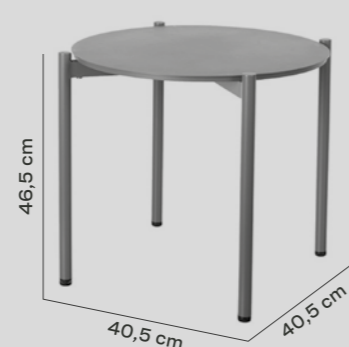

FICHA TÉCNICA / DATA SHEET