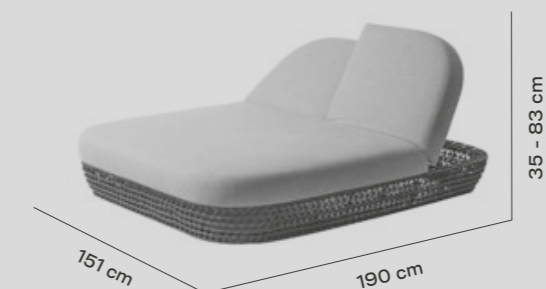

FICHA TÉCNICA / DATA SHEET

SOFÁ 1 PLAZA

- 732287 St. Tropez Dove
- Topo

- 732292 St. Tropez Dove
- 732291 Grafito

SOFÁ 2 PLAZAS

- 732288 St. Tropez Dove
- Topo

- 732293 St. Tropez Dove
- Grafito

SOFÁ 3 PLAZAS

- 732289 St. Tropez Dove
- Topo

- 732294 St. Tropez Dove
- Grafito

CAMA INDIVIDUAL

- 732290 St. Tropez Dove
- Topo

- 732295 St. Tropez Dove
- Grafito

CAMA DOBLE

- 732561 St. Tropez Dove
- Topo

- 732560 St. Tropez Dove
- Grafito

DAYBED

- 733064 St. Tropez Dove
- Topo

732584 FUNDA PROTECTORA

732585 FUNDA PROTECTORA

732586 FUNDA PROTECTORA

732587 FUNDA PROTECTORA

732588 FUNDA PROTECTORA

733439 FUNDA PROTECTORA