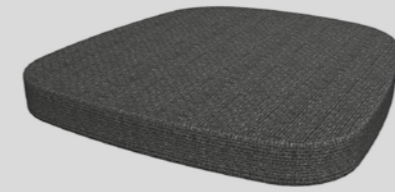

FICHA TÉCNICA / DATA SHEET

- 732719 Limo
- 732718 Blanco
- 732717 Grafito

SILLA BAJA

- 732716 Limo
- 732715 Blanco
- 732714 Grafito

COJIN

- 732936 Alpine Garnet
- 732937 Alpine Pacific
- 732938 Alpine Mocca
- 732939 Alpine Acero
- 732941 Alpine Dove

Cojinería disponible en una amplia selección de las olefinas LDK - Axroma. Visita nuestra sección de tejidos y selecciona el que más te guste.

LIMPIADOR MULTISUPERFICIES

127486

CUIDADO Y MANTENIMIENTO
Care & maintenance