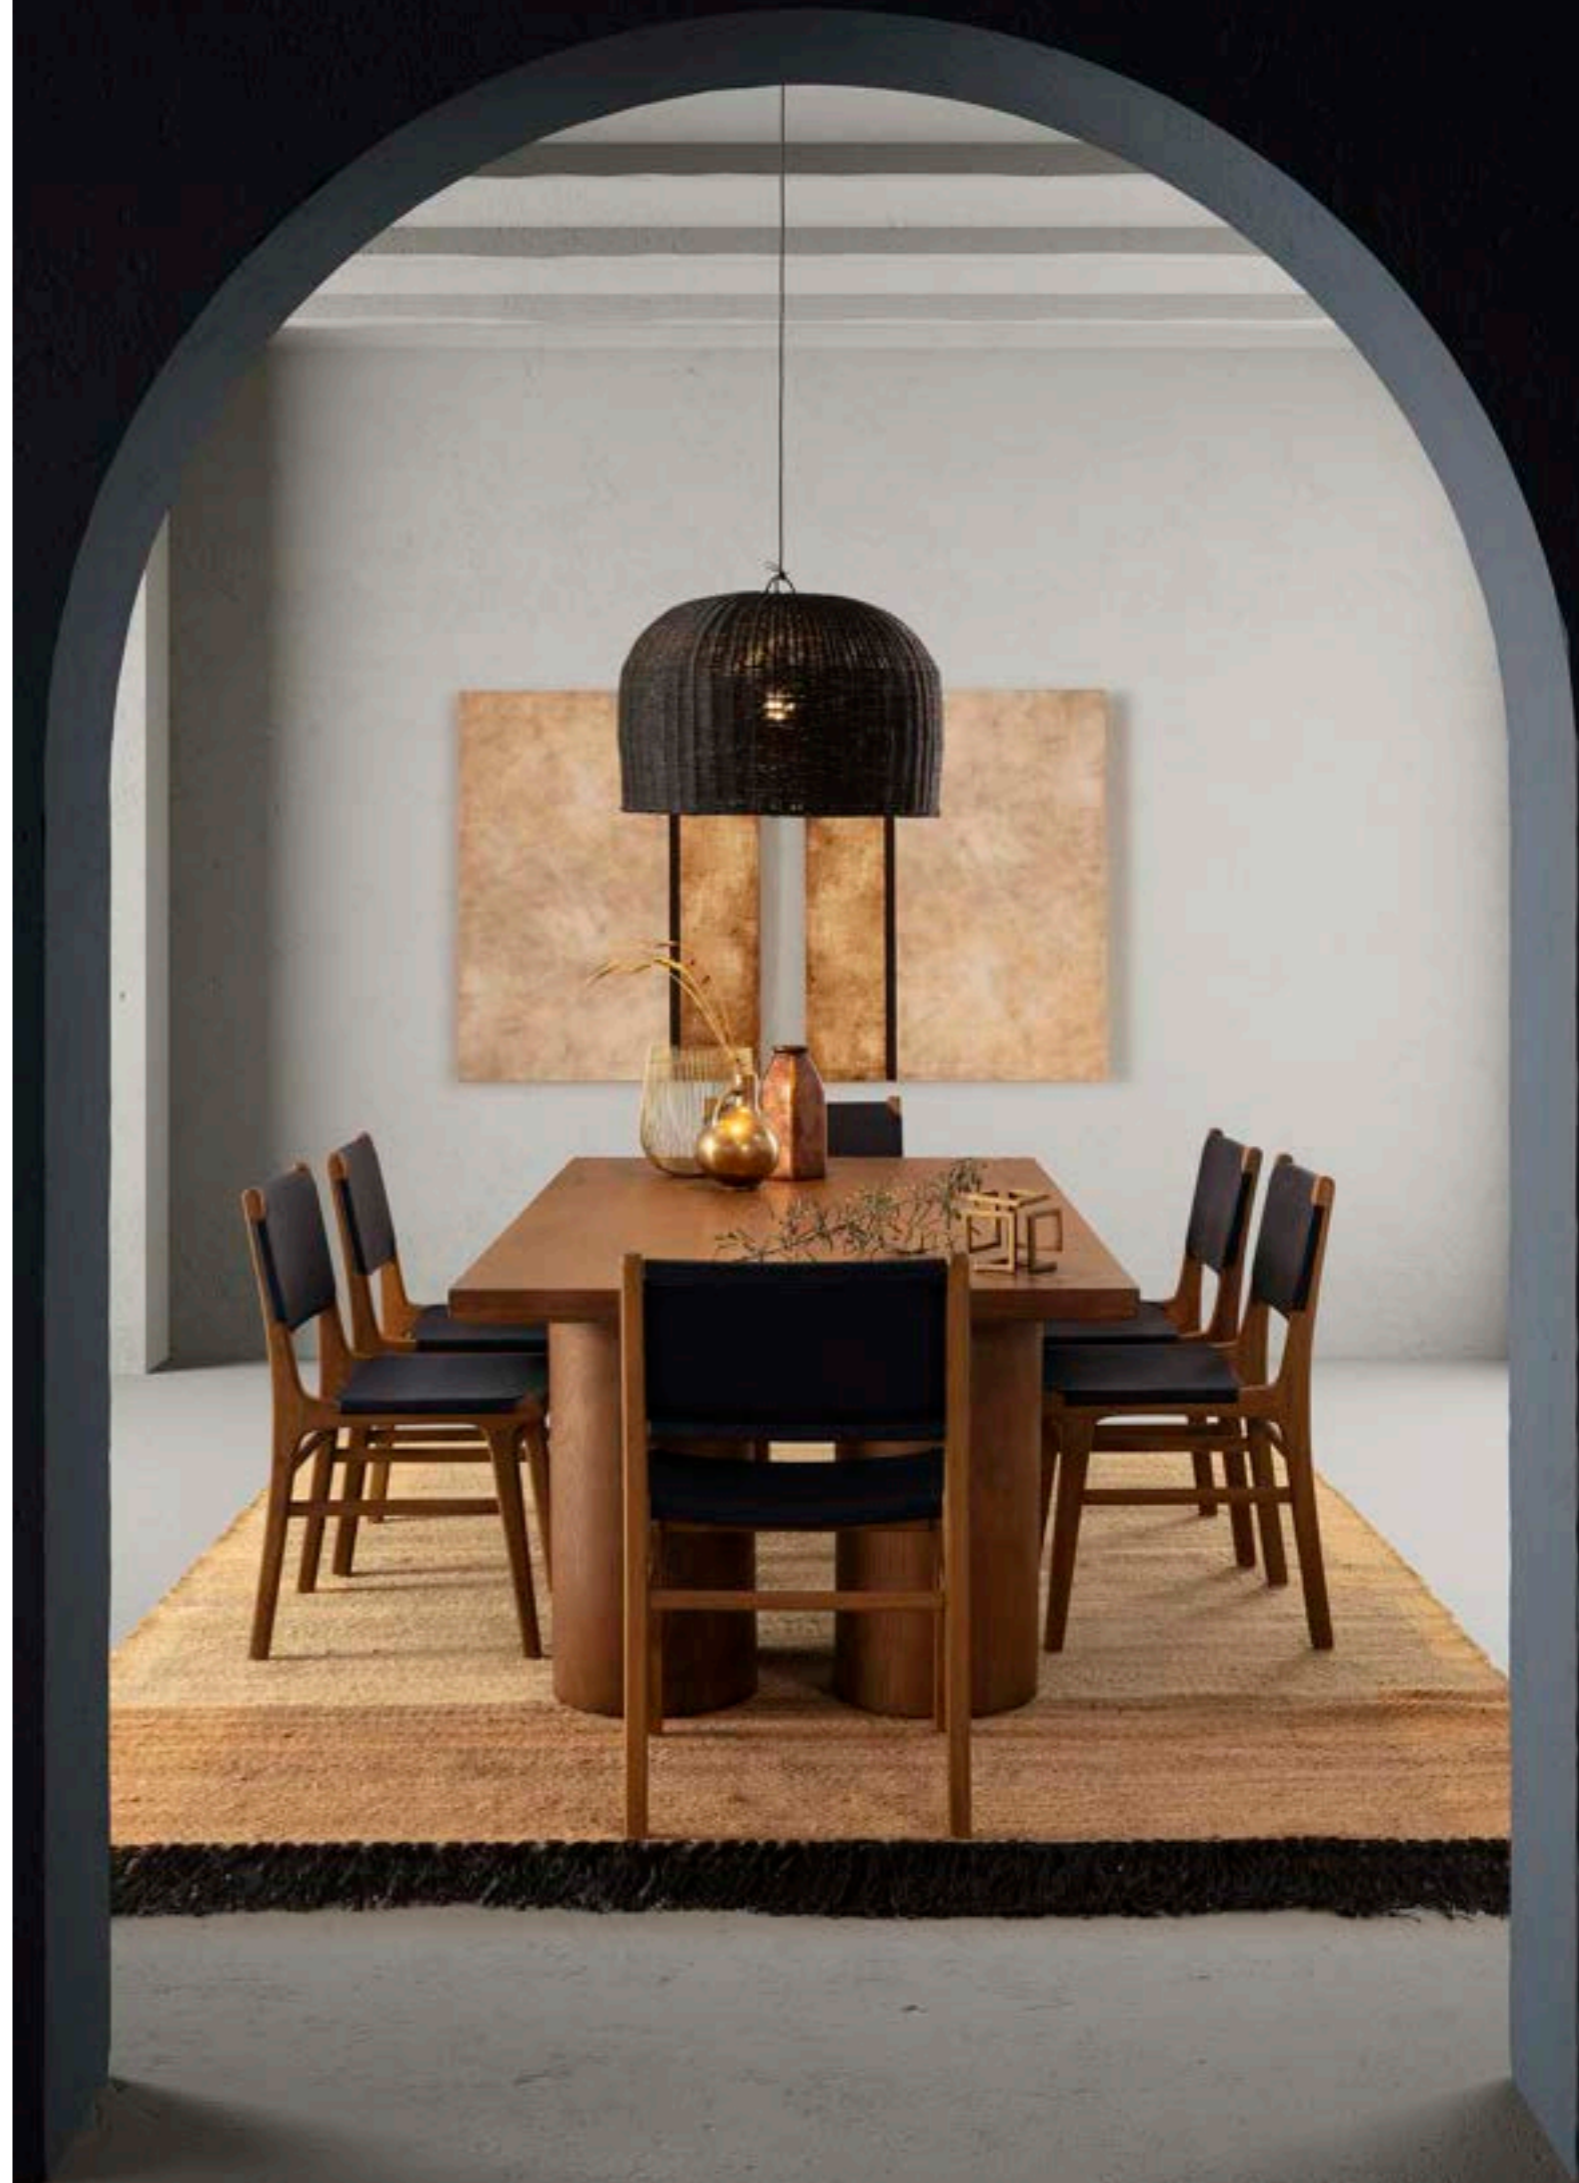

A wooden side table with a curved top and a decorative slatted edge. It has two black legs. On top of the table are several decorative items: a round mirror on a stand, a brass-colored lantern, and a glass lamp with a black shade.