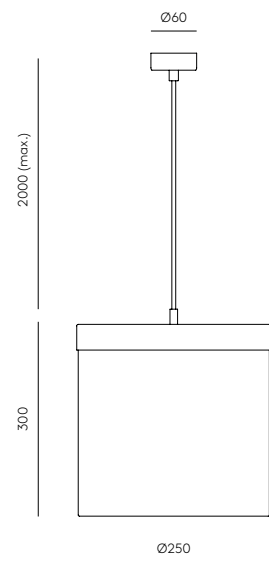

PTAN

C1154

Fornasevi
Design 2018

EN		
MATERIALS	Steel / Rattan	
FINISHES	Metal Matt Brass Matt Black	Rattan Natural/Black
SPECIFICATIONS (UE)	E27 Max. 15W (Not included) 220-240 V, 50/60 Hz	
ENERGY LABEL	E	
RECOMMENDED BULBS	B033/COB (Opal) B035/ORO (Mirrored)	

ES		
MATERIALES	Acero / Ratán	
ACABADOS	Metal Oro Mate Negro Mate	Ratán Natural/Negro
ESPECIFICACIONES (UE)	E27 Max. 15W (No incluida) 220-240 V, 50/60 Hz	
ETIQUETA ENERGÉTICA	E	
BOMBILLAS RECOMENDADAS	B033/COB (Opal) B035/ORO (Espejada)	

ICONS