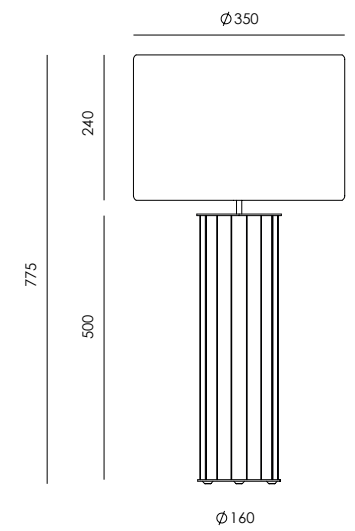

ICONS

* image reference shade 801011/41 not included/
Pantalla imagen 801011/41 no incluida