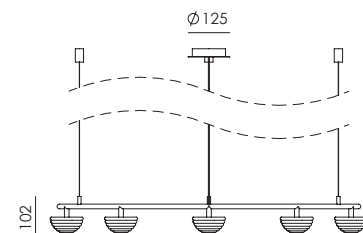

# HADO

C1331/12

Pepe Fornas  
Design 2024

EN

<b>MATERIALS</b>	Metal / Acrylic	
<b>FINISHES</b>	Metal Aged Gold	Glass Optic clear striped
<b>SPECIFICATIONS (UE)</b>	10 x Bulb G4, 3W 1850lm 2700K dimmable 220-240 V, 50/60 Hz	
<b>ENERGY LABEL</b>	E	