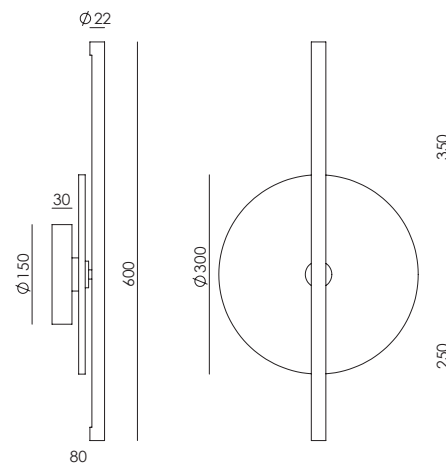

JF Sevilla
Design 2024

Colour image:
Mola Green

EN

MATERIALS	Metal Alabaster	
FINISHES	Metal Matt black Aged gold	Disc Alabaster Black marble White marble
SPECIFICATIONS (UE)	LED strip 16W 1500lm 2700K dimmable 220-240 V, 50/60 Hz	
ENERGY LABEL	F	

ES

MATERIALES	Metal Alabastro	
ACABADOS	Metal Negro mate Oro envejecido	Disco Alabastro Mármol negro Mármol blanco
ESPECIFICACIONES (UE)	Tira de LED 16W 1500lm 2700K regulable 220-240 V, 50/60 Hz	
CLASIFICACIÓN ENERGÉTICA	F