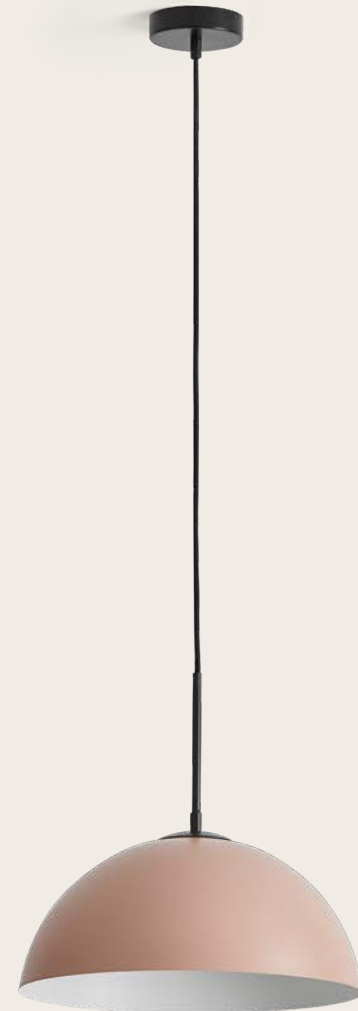

BETA

C1082

AC Studio
Design 2019

EN	MATERIALS Steel/Ceramics	
FINISHES	Metal Black Gold Matt brass Chrome White Nickel	Shade See color palette
SPECIFICATIONS (UE)	E27 Max. 15W (Not included) 220-240 V, 50/60 Hz	
ENERGY LABEL	E	
POSSIBLE MODIFICATIONS	Special finish - Extracost	
RECOMMENDED BULB	B033/COB	

ES	MATERIALES Acero / Cerámica	
ACABADOS	Metal Negro Oro Oro mate Cromo Blanco Níquel	Tulipa Ver paleta de colores
ESPECIFICACIONES (UE)	E27 Max. 15W (No incluida) 220-240 V, 50/60 Hz	
CLASIFICACIÓN ENERGÉTICA	E	
MODIFICACIONES POSIBLES	Acabado especial - Sobrecoste	
BOMBILLAS RECOMENDADA	B033/COB	

ICONS

Colour image:
Pale Pink