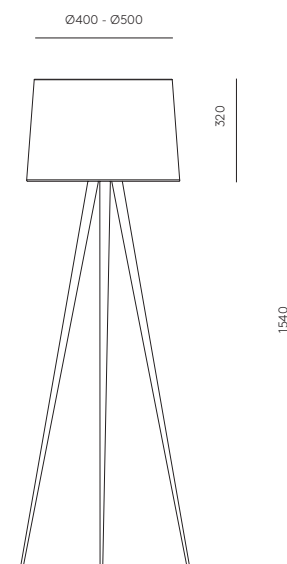

TRIPOD

P1184

EN		
MATERIALS	Steel / Cotton Shade	
FINISHES	Metal Black	Shade Black
SPECIFICATIONS (UE)	E27 Max. 15W (Not included) 220-240 V, 50/60 Hz	
ENERGY LABEL	E	

ES		
MATERIALES	Acero / Pantalla Algodón	
ACABADOS	Metal Negro	Pantalla Negro
ESPECIFICACIONES (UE)	E27 Max. 15W (No incluida) 220-240 V, 50/60 Hz	
ETIQUETA ENERGÉTICA	E	

ICONS

*Bombillas recomendadas B211 (7,9W)
Recommended bulb B211 (7,9W)