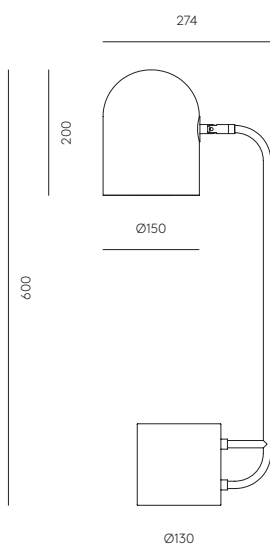

AC Studio
Design 2017

EN	MATERIALS	Metal Marble	
	FINISHES	Metal Matt black	Marble White
	SPECIFICATIONS (UE)	E27 Max. 15W (Not included) 220-240 V, 50/60 Hz	
	ENERGY LABEL	E	
	RECOMMENDED BULB	B211 (7, 9W)	

ES	MATERIALES	Metal Mármol	
	ACABADOS	Metal Negro mate	Mármol Blanco
	ESPECIFICACIONES (UE)	E27 Max. 15W (No incluida) 220-240 V, 50/60 Hz	
	CLASIFICACIÓN ENERGÉTICA	E	
	BOMBILLA RECOMENDADA	B211 (7, 9W)