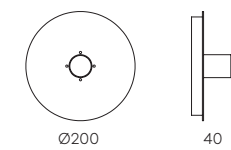

ES

MATERIALES	Acero Textil	
FINISHES	Metal Negro	Textil Consultar paleta de colores
SPECIFICATIONS (UE)	E27 Max. 15W (No incluida) 220-240 V, 50/60 Hz	
CLASIFICACIÓN ENERGÉTICA	E