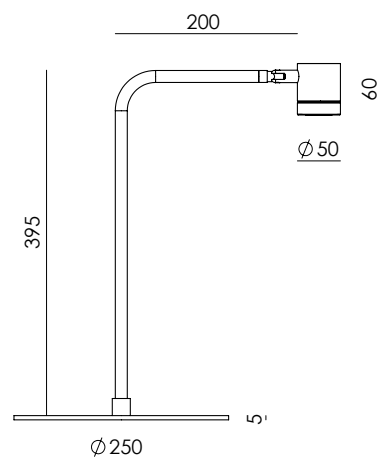

EN

MATERIALS	Metal / Marble	
FINISHES	Metal Matt black Aged gold Metallic grey	Marble Black White Brown
SPECIFICATIONS (UE)	Chip LED 6W 2700K 600lm Dimmer Switch on cable 220-240V ·50/60Hz	
ENERGY LABEL	F	

ES

MATERIALES	Metal / Mármol	
ACABADOS	Metal Negro mate Oro envejecido Gris metalizado	Mármol Negro Blanco Marrón
ESPECIFICACIONES (UE)	Chip LED 6W 2700K 600lm Regulador en cable 220-240V ·50/60Hz	
CLASIFICACIÓN ENERGÉTICA	F