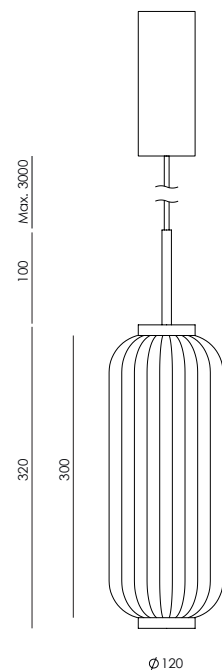

ELMA

C1312/S

Pepe Fornas
Design 2023

EN

MATERIALS	Metal / Glass / Acrylic	
FINISHES	Metal Matt Black Aged gold	Glass Striped glass Transparent / Acrylic Opal
SPECIFICATIONS (UE)	LED strip 6W 2700K TRIAC dimmable 24V, 50/60Hz - 900 lm	
ENERGY LABEL	F	

ES

MATERIALES	Metal / Vidrio / Acrílico	
ACABADOS	Metal Negro mate Oro envejecido	Cristal Cristal estriado Transparente / Acrílico Opal
ESPECIFICACIONES (UE)	Tira LED 6W 2700K TRIAC regulable 24V, 50/60 Hz - 900 lm	
ETIQUETA ENERGÉTICA	F	

ICONS

⊕ IP20 CE