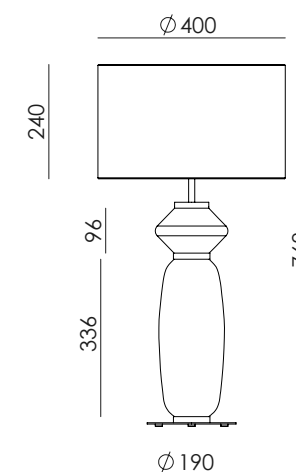

* RECOMMENDED SHADE 401021/41
RECOMMENDED SHADE 401021/41

ICONS

ICONS