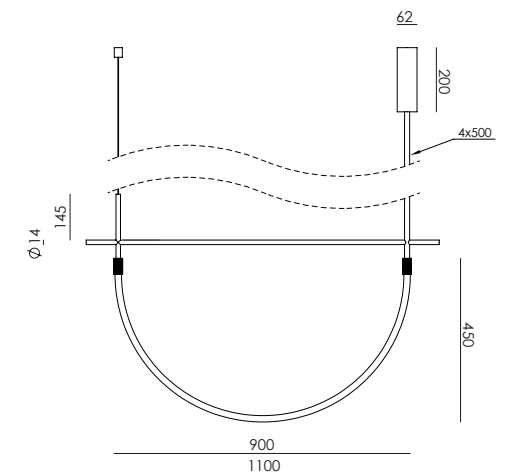

EN	MATERIALS	Metal / Silicone
	FINISHES	Metal Aged gold Matt black
		Tubes Opal
	SPECIFICATIONS (UE)	LED strip 20W 1500lm 2700K dimmable 220-240 V, 50/60 Hz
	ENERGY LABEL	F

ES	MATERIALES	Metal / Silicona
	ACABADOS	Metal Oro envejecido Negro mate
		Tubos Opal
	ESPECIFICACIONES (UE)	Tira de LED 20W 1500lm 2700K regulable 220-240 V, 50/60 Hz
	CLASIFICACIÓN ENERGÉTICA	F