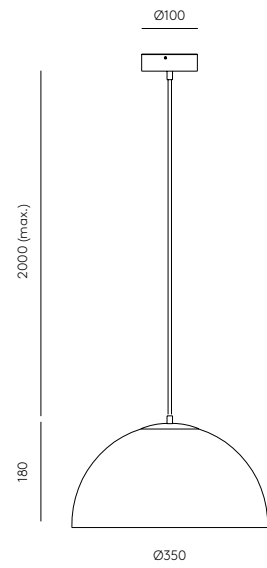

BETA

C1082

AC Studio
Design 2019

EN	MATERIALS Steel/Ceramics	
FINISHES	Metal Black Gold Matt brass Chrome White Nickel	Shade See color palette
SPECIFICATIONS (UE)	E27 Max. 15W (Not included) 220-240 V, 50/60 Hz	
ENERGY LABEL	E	
POSSIBLE MODIFICATIONS	Special finish - Extracost	
RECOMMENDED BULB	B033/COB	

ES	MATERIALES Acero / Cerámica	
ACABADOS	Metal Negro Oro Oro mate Cromo Blanco Níquel	Tulipa Ver paleta de colores
ESPECIFICACIONES (UE)	E27 Max. 15W (No incluida) 220-240 V, 50/60 Hz	
CLASIFICACIÓN ENERGÉTICA	E	
MODIFICACIONES POSIBLES	Acabado especial - Sobrecoste	
BOMBILLAS RECOMENDADA	B033/COB	

ICONS

Colour image:
Pale Pink