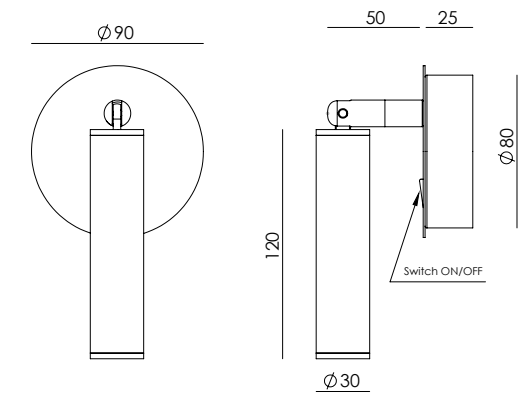

# FLOW

A1339

Pepe Fornas  
Design 2024

EN

**MATERIALS** Metal / Glass

**FINISHES** Metal  
Matt black  
Aged gold  
Glass  
Opal

**SPECIFICATIONS (UE)** G9 7W 2700K 900lm TRIAC dim-  
mable 220-240V ·50/60 Hz