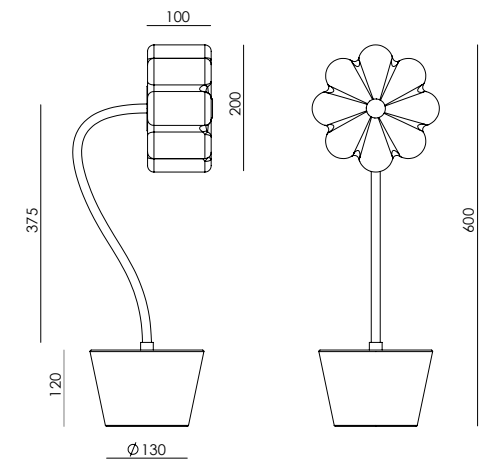

Pepe Fornas
Design 2024

EN	MATERIALS Metal / Glass / Marble	
	FINISHES	Marble
	Metal	Black
	Matt black	White
	Aged gold	
	Glass	
	Opal	
	SPECIFICATIONS (UE) G9 7W 2700K 900lm Dimmable switch on cable 220-240V ·50/60 Hz·IP20	
	ENERGY LABEL F	

ES	MATERIALES Metal / Cristal / Mármol	
	ACABADOS	Mármol
	Metal	Negro
	Negro mate	Blanco
	Oro envejecido	
	Cristal	
	Opal	
	ESPECIFICACIONES (UE) G9 7W 2700K 900lm Regulador en cable 220-240V ·50/60	
	CLASIFICACIÓN ENERGÉTICA F