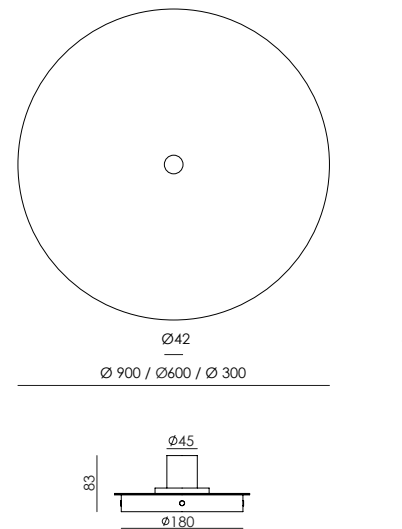

AC Studio
Design 2023

Colour image:
Make up, Green Hunt, Pale pink

EN	
MATERIALS	Steel Textile
FINISHES	Metal Matt black
SPECIFICATIONS (UE)	E27 Max. 15W (bulb not included) 220-240 V, 50/60Hz
ENERGY LABEL	E

ES	
MATERIALES	Metal Textil
ACABADOS	Metal Negro mate
ESPECIFICACIONES (UE)	E27 Max. 15W (Bombilla no incluida) 220-240 V, 50/60Hz
CLASIFICACIÓN ENERGÉTICA	E