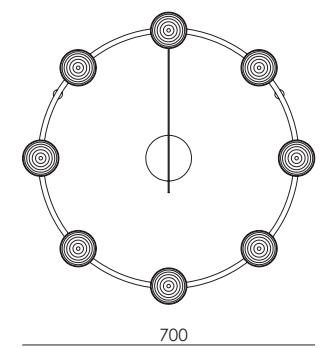

ES	MATERIALES	Metal / Cristal
	ACABADOS	<table border="0"> <tr> <td>Metal</td> <td>Cristal</td> </tr> <tr> <td>Oro envejecido</td> <td>Óptico transparente estriado</td> </tr> </table>
	ESPECIFICACIONES (UE)	8 x bombilla G4, 3W 1850lm 2700K regulable 220-240 V, 50/60 Hz
	ETIQUETA ENERGÉTICA	E