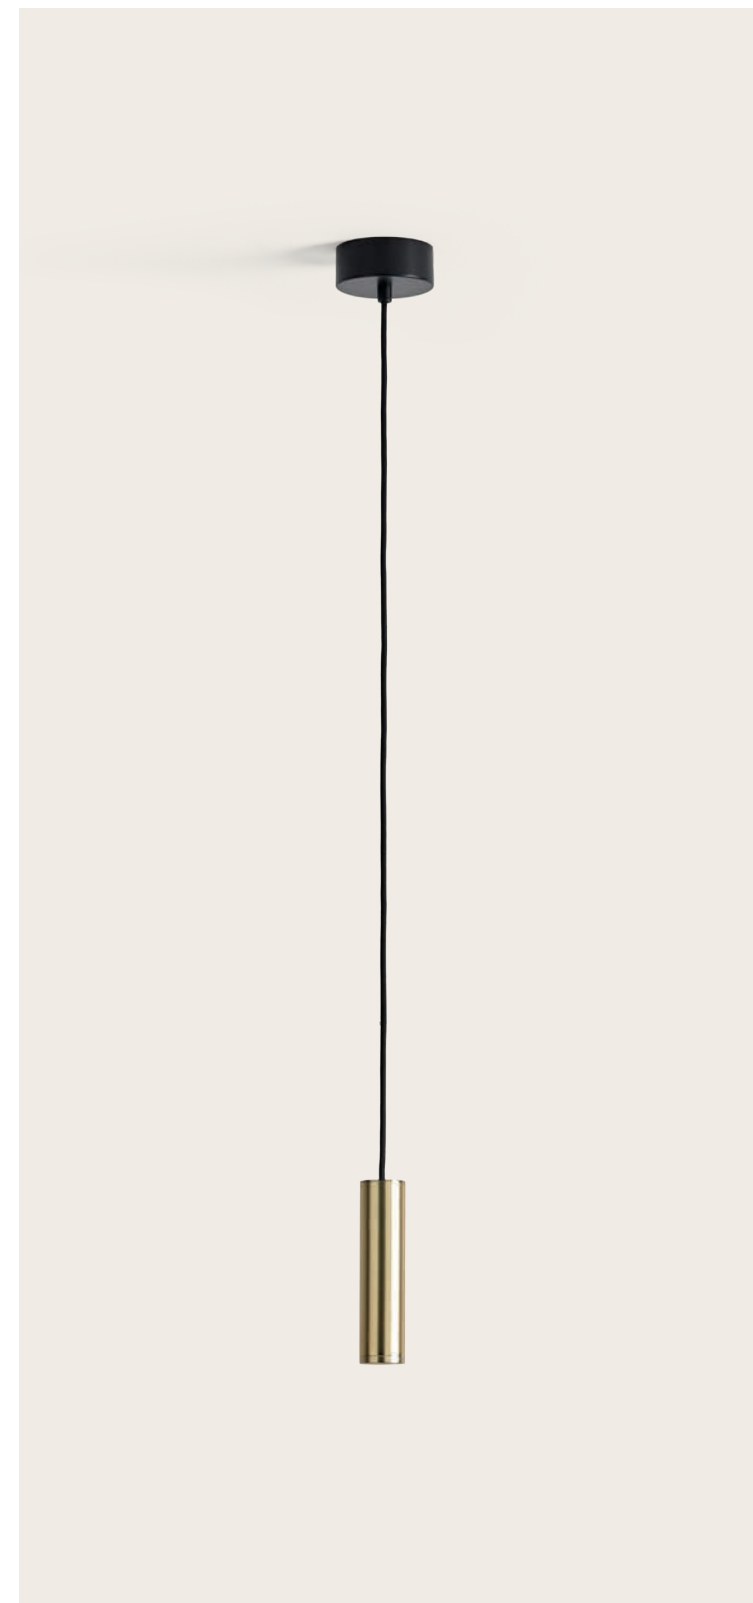

MARU

C1194

JF SEVILLA
Design 2015

EN	MATERIALS	Steel
	FINISHES	Metal Matt Black- Matt Brass Matt Black- Matt Black
	SPECIFICATIONS (UE)	Integrated LED, 300lm 3W - 3000K, 12 V, 50/60 Hz
	ENERGY LABEL	F

ES	MATERIALES	Acero
	ACABADOS	Metal Negro Mate- Oro Mate Negro Mate- Negro Mate
	ESPECIFICACIONES (UE)	LED integrado, 300lm 3W - 3000K, 12 V, 50/60 Hz
	ETIQUETA ENERGÉTICA	F

ICONS IP20 CE E U

ICONS IP20 CE E U