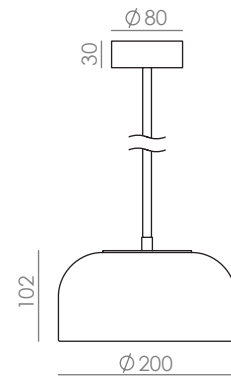

*Other smoked finish (Ambar / Greenish Brown / Grey / Blue) /
Otros acabados ahumados (Ambar / Marrón verdoso / Gris / Azul)

ICONS