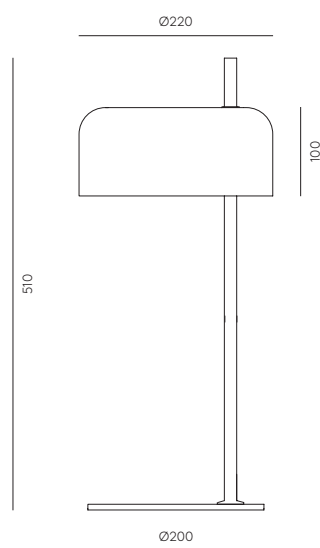

AC Studio
Design 2021

EN	MATERIALS		Steel
	FINISHES	Metal	Shade
		Chrome Shinny gold	White
	SPECIFICATIONS (UE)	E27 Max. 15W (Not included) 230 V, 50/60 Hz	
	ENERGY LABEL	E	
	RECOMMENDED BULB	B211 (7,9W)	

ES	MATERIALES		Acero
	ACABADOS	Metal	Tulipa
		Cromo Oro Brillo	Blanco
	ESPECIFICACIONES (UE)	E27 Max. 15W (No incluida) 230 V, 50/60 Hz	
	ENERGY LABEL	E	
	RECOMMENDED BULB	B211 (7,9W)	

* Color shade can be changed/
El color de la pantalla se puede modificar

EN	MATERIALS		Steel Marble
	FINISHES	Metal	Marble
		Matt Black Matt Brass	Matt black
	SPECIFICATIONS (UE)	E27LED regulable 9W 2700K (included), 220-240 V, 50/60 Hz 810lm	
	ENERGY LABEL	E	

ES	MATERIALES		Acero Mármol
	ACABADOS	Metal	Mármol
		Negro mate Oro mate	Negro mate
	ESPECIFICACIONES (UE)	E27LED regulable 9W 2700K (incluida) 220-240 V, 50/60 Hz 810lm	
	CLASIFICACIÓN ENERGÉTICA	E