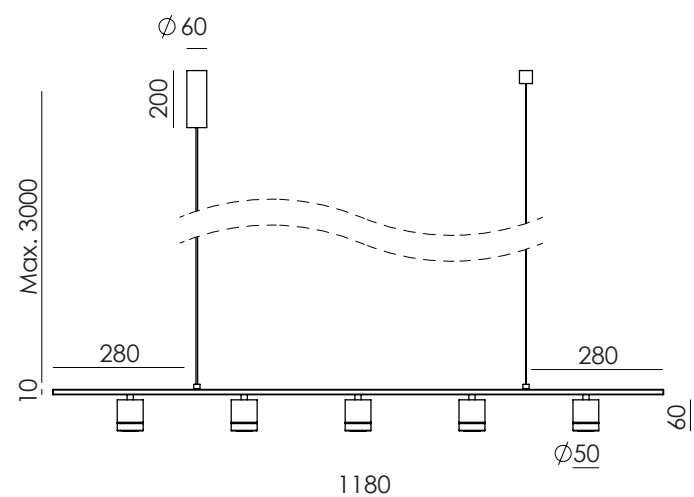

EN

MATERIALS	Metal / Marble	
FINISHES	Metal Matt black Aged gold Metallic grey	Marble Black White Brown
SPECIFICATIONS (UE)	5 x Chip CREE LED 6W 2700K 1500lm TRIAC dimmable 220-240V -50/60 Hz	
ENERGY LABEL	F	

ES

MATERIALES	Metal / Mármol	
ACABADOS	Metal Negro mate Oro envejecido Gris metalizado	Mármol Negro Blanco Marrón
ESPECIFICACIONES (UE)	5 x Chip CREE LED 6W 2700K 1500lm TRIAC regulable 220-240V -50/60 Hz	
CLASIFICACIÓN ENERGÉTICA	F