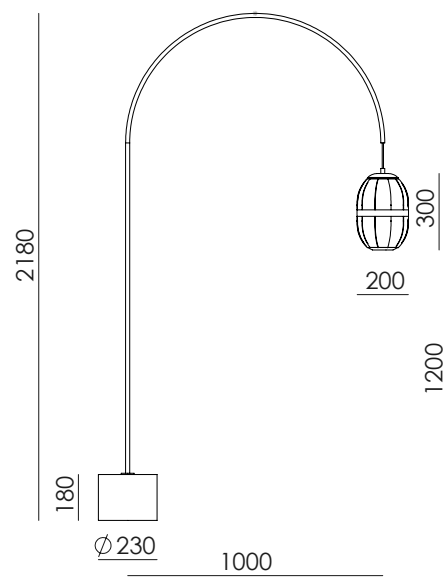

PULL

P1249

J.F. Sevilla
Design 2024

EN	MATERIALS Metal / Linen / Marble	
FINISHES	Metal Matt black	Metal shade Matt black Aged gold
	Shade Linen	Marble Black
SPECIFICATIONS (UE)	Bulb G9 4W 2700K 500lm dimmable, 220-240V, 50/60 Hz, IP20	
ENERGY LABEL	E	

ES	MATERIALES Metal / Lino / Mármol	
ACABADOS	Metal Negro mate	Pantalla metal Negro mate Oro envejecido
	Pantalla Lino	Mármol Negro
ESPECIFICACIONES (UE)	Bombilla G9 4W 2700K 500lm regulable 220-240V, 50/60 Hz, IP20	
CLASIFICACIÓN ENERGÉTICA	E	

ICONS IP20