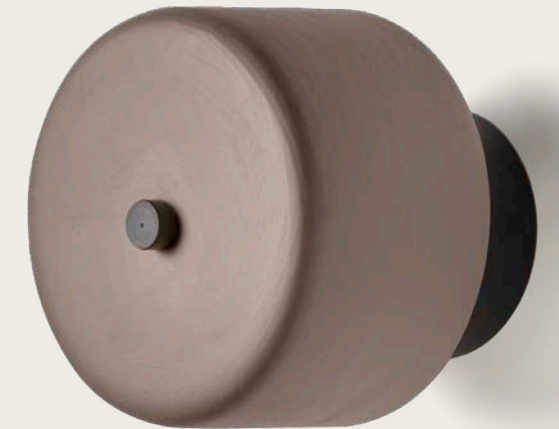

Colour ceramics:
Vintage Brown