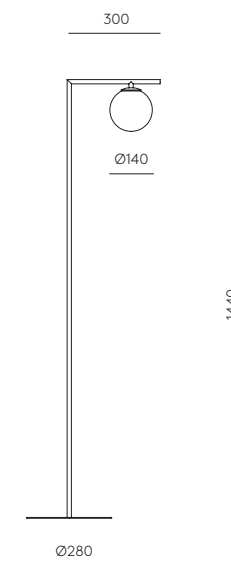

*Bombillas incluidas B005/5W.
Bulbs included B048 B005/5W.