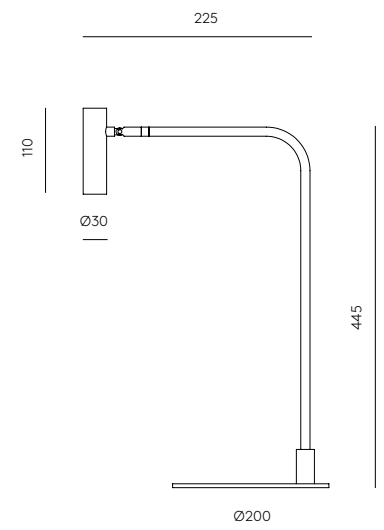

ERTO

S1257

Pepe Fornas
Design 2020

MAHO

S1254

JF Sevilla
Design 2020

EN

MATERIALS	Steel
FINISHES	Metal Matt Black Details Matt Brass
SPECIFICATIONS (UE)	Bulb G9 (Included) 5W - 2700K, 220-240V, 50/60 Hz, 450lm
ENERGY LABEL	E
COMPATIBLE ACCESSORIES (NOT INCLUDED)	Alabaster - 1096/25, Glass - 1223, Ceramic - 1097/20, Metal - 1038/25, Stripped metal -1089/25

ES

MATERIALES	Acero
ACABADOS	Metal Negro Mate Detalles Oro Mate
ESPECIFICACIONES (UE)	Bombilla G9 (incluida) 5W - 2700K 220-240 V, 50/60 Hz, 450lm
CLASIFICACIÓN ENERGÉTICA	E
ACCESORIOS COMPATIBLES (NO INCLUIDO)	Alabastro - 1096/25, Cristal - 1223 Cerámica - 1097/20, Metal - 1038/25 Metal rayado - 1089/25

ICONS

Accessory image: 1097/20
Accesorio imagen:1097/20

EN

MATERIALS	Steel
FINISHES	Metal All black Black / Matt brass (head and details)
SPECIFICATIONS (UE)	Integrated LED chip 5W 2700K 24V-220-240V, 50 / 60Hz, 450lm Dimmer on cable
ENERGY LABEL	F

ES

MATERIALES	Acero
ACABADOS	Metal Todo negro Negro / Oro Mate (cabeza y detalles)
ESPECIFICACIONES (UE)	Chip LED integrado 5W 2700K 24V-220-240V, 50/60Hz, 450lm Regulador en cable
CLASIFICACIÓN ENERGÉTICA	F

ICONS