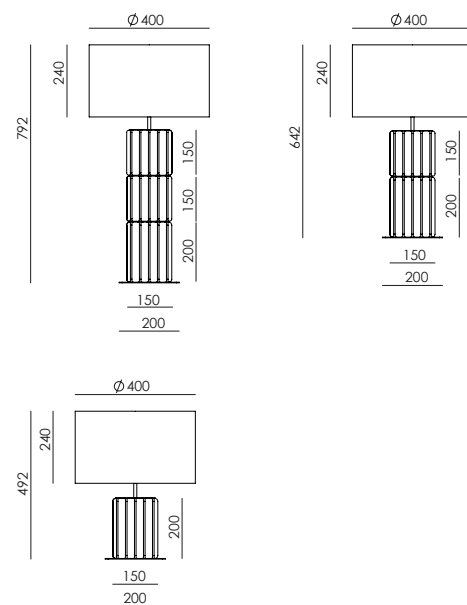

ICONS

* Shade 801011/41 not included /
pantalla 801011/41 no incluida