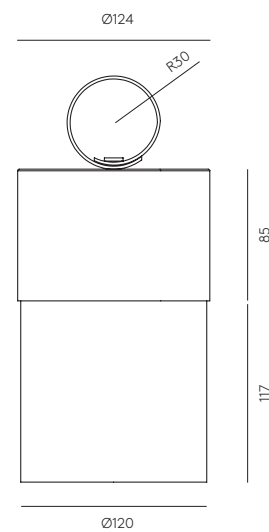

BORA

NAC129

Colour ceramics:
Green leaf & Black

AC Studio
Design 2022

TILLA

NAC128

Colour glass:
Saphire

Agus Gascón
Design 2022

EN **MATERIALS** Glass, Steel or ceramics, Synthetic leather

FINISHES

Steel	Glass
Matt Black	Curly transparent
Matt Brass	Synthetic leather
Ceramics	Brown
See color palette	

SPECIFICATIONS (UE) Led plate 3W 3000K (included)
5V/2A Battery 4800mAh, 50/60 Hz IP65 –
Class III Touch me – Dimmable 300lm
Portable and rechargeable
Charger and cable included

ENERGY LABEL E

ES **MATERIALES** Vidrio, Metal o Cerámica, Cuero Sintético

ACABADOS

Metal	Vidrio
Negro mate	Transparente rizado
Oro mate	Cuero Sintético
Cerámica	Marrón
Consultar paleta de colores	

ESPECIFICACIONES (UE) LPlaca Led 3W 3000K (incluida)
5V/2A Bateria 4800mAh, 50/60 Hz IP65 –
Clase III Touch me – Regulable 300lm
Portatil y recargable
Cargador y cable incluido

CLASIFICACIÓN ENERGÉTICA E

ICONS IP65 CE E

EN **MATERIALS** Metal / Glass

FINISHES

Metal	Shiny Gold	Glass
Matt Black	Chrome	(Hand painted)
Matt White	Satin	See colors palette
Matt Brass	Nickel	p. 476

SPECIFICATIONS (UE) E27 Max. 15 W (not included)
220-240 V, 50/60 Hz

DIMMABLE OPTION B211 9W (Dimmable) + Dimmer
Consult price list

ENERGY LABEL E

ES **MATERIALES** Metal / Vidrio

ACABADOS

Metal	Vidrio
Negro Mate	(Pintado a mano)
Blanco Mate	Consultar paleta de
Oro Mate	colores p. 476
Oro Brillo	
Cromo	
Níquel Satinado	

ESPECIFICACIONES (UE) E27 Max. 15 W (no incluida)
220-240 V, 50/60 Hz

POSIBILIDAD DE REGULACIÓN B211 9W (Regulable) + Regulador
Consultar tarifa de precios

CLASIFICACIÓN ENERGÉTICA E

ICONS IP20 CE E

* Image shade 801011/36 not included/
Pantalla imagen 801011/36 no incluida