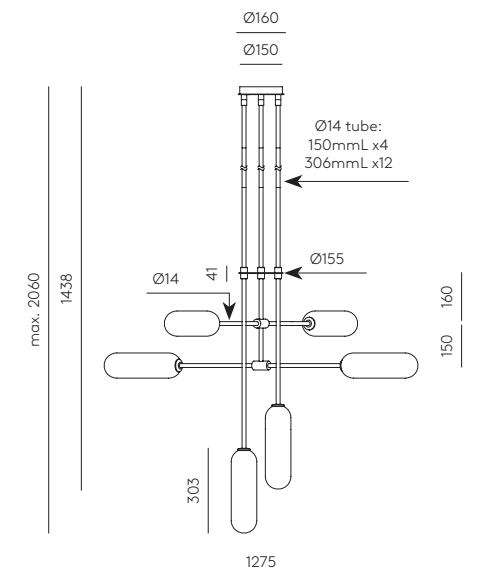

EN		
MATERIALS	Steel, Glass	
FINISHES	Metal Matt Black Matt Brass (details)	Glass shade Opal
SPECIFICATIONS (UE)	Bulbs G9 Led (Included), 6 x 5W - 2700K, 220-240 V, 50/60 Hz, 2200lm	
ENERGY LABEL	E	
ADJUSTABLE HEIGHT	The height is configured during the installation of the pendant, threading the different tubes (1 x 15cm + 1 x 30cm + 1 x 61cm)	

ES		
MATERIALES	Acero, Vidrio	
ACABADOS	Metal Negro Mate Oro Mate (detalles)	Tulipa Opal
ESPECIFICACIONES (UE)	Bombillas G9 Led (Incluidas), 6 x 5W - 2700K, 220-240 V, 50/60 Hz, 2200lm	
CALIFICACIÓN ENERGÉTICA	E	
ALTURA REGULABLE	La altura se configura durante la instalación del colgante, roscando los diferentes tubos (1 x 15cm + 1 x 30cm + 1 x 61cm)	

ICONS