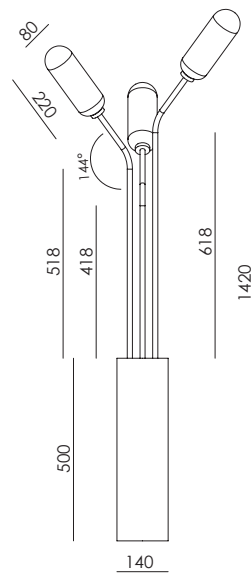

# REMS

P1318

JF Sevilla  
Design 2023

<b>EN</b>		
<b>MATERIALS</b>	Linen / Steel / Acrylic	
<b>FINISHES</b>	<b>Metal</b> Matt black	<b>Shade</b> Black leather Orange leather Light brown leather Dark brown leather
<b>SPECIFICATIONS (UE)</b>	Dimmable E27 LED (Included) Dimmer switch on the cable 9W - 2700 K - 720 lm 220-240 - 50/60 Hz	
<b>ENERGY LABEL</b>	E	