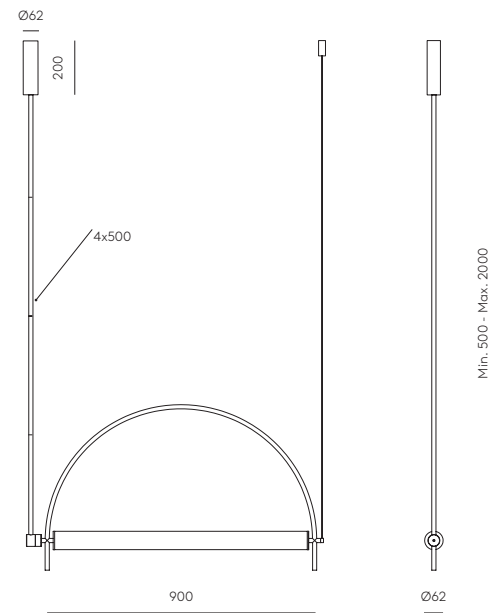

EN

MATERIALS	Steel / Acrylic
FINISHES	<table border="0"> <tr> <td>Metal</td> <td>Acrylic</td> </tr> <tr> <td>Matt black</td> <td>Opal</td> </tr> <tr> <td>Aged gold</td> <td></td> </tr> </table>
SPECIFICATIONS (UE)	17W LED strip 2700K TRIAC Dimmable 24 V, 50/60 Hz, 1500lm
ENERGY LABEL	F
ADJUSTABLE HEIGHT	The height is configured during the installation of the pendant, threading the different tubes (4 x 50cm)

ES

MATERIALES	Acero / Acrílico
ACABADOS	<table border="0"> <tr> <td>Metal</td> <td>Acrílico</td> </tr> <tr> <td>Negro mate</td> <td>Opal</td> </tr> <tr> <td>Oro envejecido</td> <td></td> </tr> </table>
ESPECIFICACIONES (UE)	Tira LED 17W 2700K TRIAC Regulable 24 V, 50/60 Hz, 1500lm
CLASIFICACIÓN ENERGÉTICA	F
ALTURA REGULABLE	La altura se configura durante la instalación del colgante, roscando los diferentes tubos (4 x 50cm)