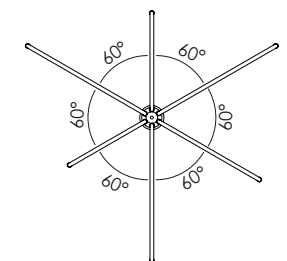

CRAM

C1329/6

JF Sevilla
Design 2024

EN	MATERIALS	Metal / Silicone	
	FINISHES	Metal Aged gold Matt black	Tubes Opal
	SPECIFICATIONS (UE)	LED strip 6x20W 3150lm 2700K dimmable 220-240 V, 50/60 Hz	
	ENERGY LABEL	F	

ES	MATERIALES	Metal / Silicona	
	ACABADOS	Metal Oro envejecido Negro mate	Tubos Opal
	ESPECIFICACIONES (UE)	Tira de LED 6x20W 3150lm 2700K regulable 220-240 V, 50/60 Hz	
	CLASIFICACIÓN ENERGÉTICA	F	

ICONS