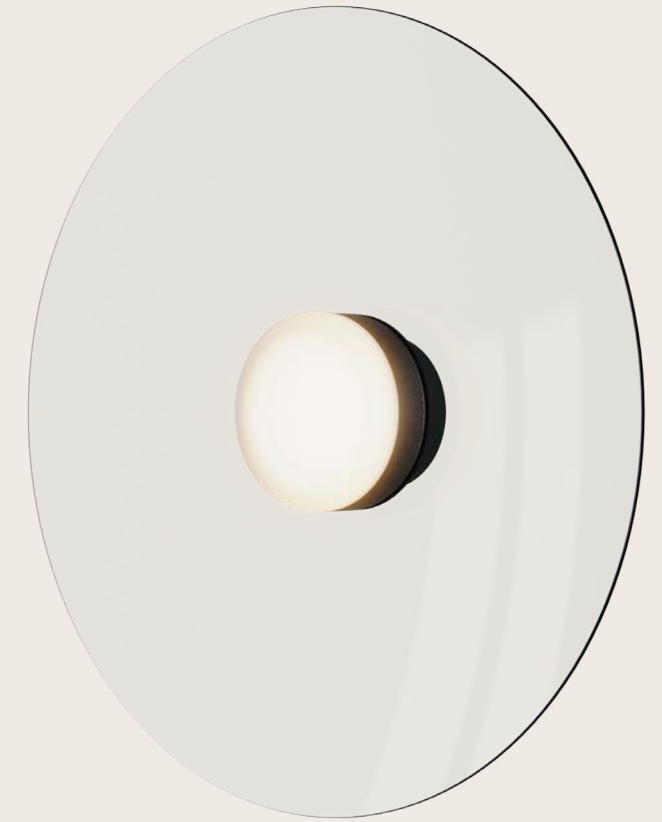

Colour glass:
Clear

AC Studio
Design 2024

EN	MATERIALS Metal / Glass	
	FINISHES	Metal Matt black Aged gold
		Glass Clear (standard)*
	SPECIFICATIONS (UE)	LED plate 10W 2700K 1000lm TRIAC dimmable 220-240V -50/60 Hz
	ENERGY LABEL	F

ES	MATERIALES Metal / Cristal	
	ACABADOS	Metal Negro mate Oro envejecido
		Cristal Transparente (standard)*
	ESPECIFICACIONES (UE)	Placa LED 10W 2700K 1000lm TRIAC Regulable 220-240V -50/60 Hz
	CLASIFICACIÓN ENERGÉTICA	F

ICONS

*Other smoked finish (Ambar / Greenish Brown / Grey / Blue) /
Otros acabados ahumados (Ambar / Marrón verdoso / Gris / Azul)