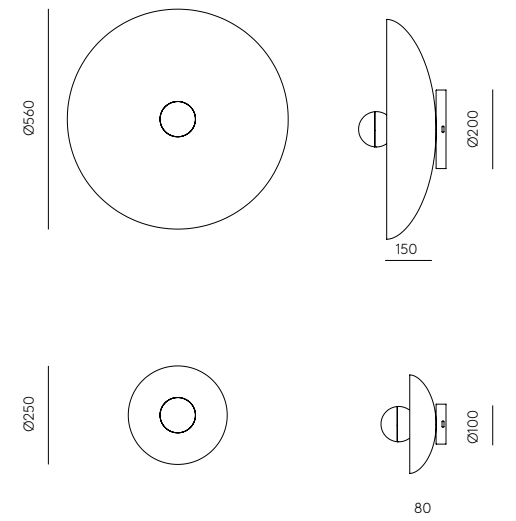

* For more colors, consult the palette/
Para mas colores, consultar paleta

EN	MATERIALS Steel	
FINISHES	Metal Aged gold Black	
SPECIFICATIONS (UE)	E27 15 W Max (Not Included) 220-240 V, 50/60 Hz	
ENERGY LABEL	E	
IMAGE BULB	B035 GOLD	
SIZES	Diameter 250 mm Diameter 560 mm	

ES	MATERIALES Acero	
ACABADOS	Metal Oro envejecido Negro	
ESPECIFICACIONES (UE)	E27 15 W Max (No incluido) 220-240 V, 50/60 Hz	
CLASIFICACIÓN ENERGÉTICA	E	
IMAGE BULB	B035 ORO	
MEDIDAS	Diámetro 250 mm Diámetro 560 mm