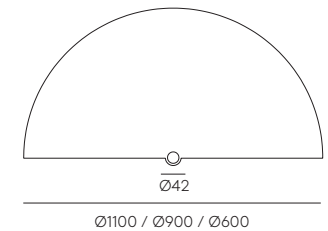

ICONS

EN

MATERIALS	Steel Fabric	
FINISHES	Metal Black	Fabric Check color palette
SPECIFICATIONS (UE)	E27 Max. 15W (Not included) 220-240V, 50/60Hz	
ENERGY LABEL	E