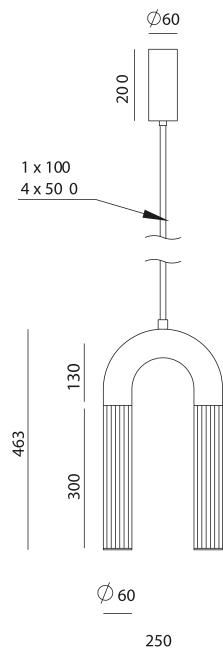

IMAN

C1322

Agus Gascón
Design 2024

EN

MATERIALS	Metal / Acrylic	
FINISHES	Metal Textured matt black Aged Gold	Glass Striped glass Transparent Acrylic Opal
SPECIFICATIONS (UE)	2 x Tira LED 11W 2700K TRIAC regulable 24 V 220-240 V, 50/60 Hz 1600 lm	
ENERGY LABEL	F	
ADJUSTABLE HEIGHT	The height is configured during the installation of the pendant, threading the different tubes (1x10 cm + 4x50cm)	

ES

MATERIALES	Metal / Acrílico	
ACABADOS	Metal Negro Mate Oro envejecido	Cristal Cristal estriado Transparente Acrílico Opal
ESPECIFICACIONES (UE)	2 x LED strip 11W 2700K TRIAC dimmable 24 V 220-240 V, 50/60 Hz 1600 lm	
ETIQUETA ENERGÉTICA	F	
ALTURA REGULABLE	La altura se configura durante la instalación del colgante, roscando los diferentes tubos (1x10 cm + 4x50cm)	

ICONS