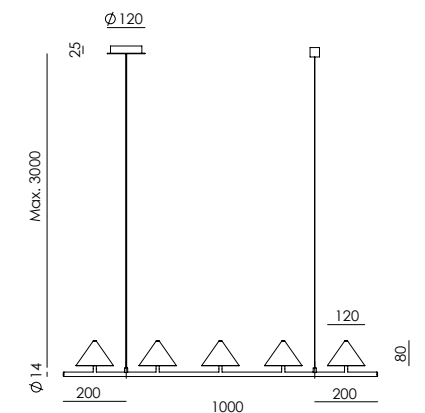

EN	MATERIALS Metal / Marble	
FINISHES	Metal Matt black Aged gold	Marble Black White
SPECIFICATIONS (UE)	5 x LED plate 9W 2700K 2200lm dimmable 220-240V ·50/60 Hz	
ENERGY LABEL	F	

ES	MATERIALES Metal / Mármol	
ACABADOS	Metal Negro mate Oro envejecido	Mármol Negro Blanco
ESPECIFICACIONES (UE)	5 x Placa LED 9W 2700K 2200lm regulable 220-240V ·50/60 Hz	
CLASIFICACIÓN ENERGÉTICA	F