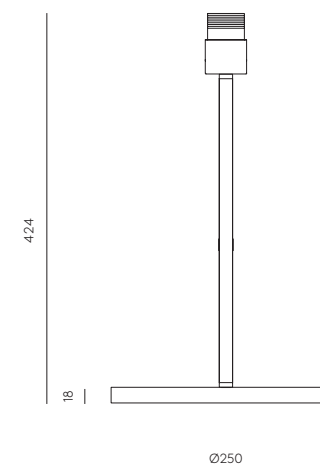

LALU

S1189

Jana Chang
Design 2013

HEDRA

S1159

AC Studio
Design 2021

EN	MATERIALS		Steel
	FINISHES	Metal	Shade
		Chrome Shinny gold	White
	SPECIFICATIONS (UE)	E27 Max. 15W (Not included) 230 V, 50/60 Hz	
	ENERGY LABEL	E	
	RECOMMENDED BULB	B211 (7,9W)	

ES	MATERIALES		Acero
	ACABADOS	Metal	Tulipa
		Cromo Oro Brillo	Blanco
	ESPECIFICACIONES (UE)	E27 Max. 15W (No incluida) 230 V, 50/60 Hz	
	ENERGY LABEL	E	
	RECOMMENDED BULB	B211 (7,9W)	

* Color shade can be changed/
El color de la pantalla se puede modificar

EN	MATERIALS		Steel Marble
	FINISHES	Metal	Marble
		Matt Black Matt Brass	Matt black
	SPECIFICATIONS (UE)	E27LED regulable 9W 2700K (included), 220-240 V, 50/60 Hz 810lm	
	ENERGY LABEL	E	

ES	MATERIALES		Acero Mármol
	ACABADOS	Metal	Mármol
		Negro mate Oro mate	Negro mate
	ESPECIFICACIONES (UE)	E27LED regulable 9W 2700K (incluida) 220-240 V, 50/60 Hz 810lm	
	CLASIFICACIÓN ENERGÉTICA	E	

IP20 CE