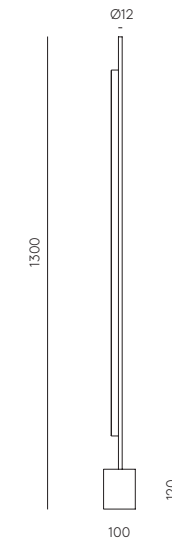

COLN

P1267

AC Studio
Design 2019

EN		
MATERIALS	Steel / Marble	
FINISHES	Metal Matt Black	Marble Black
SPECIFICATIONS (UE)	Strip Led 24 V, 50/60 Hz, 2100lm 15W - 2700K	
ENERGY LABEL	F	

ES		
MATERIALES	Acero / Mármol	
ACABADOS	Metal Negro Mate	Mármol Negro
ESPECIFICACIONES (UE)	Tira Led 24 V, 50/60 Hz, 2100lm 15W - 2700K	
ETIQUETA ENERGÉTICA	F	

ICONS