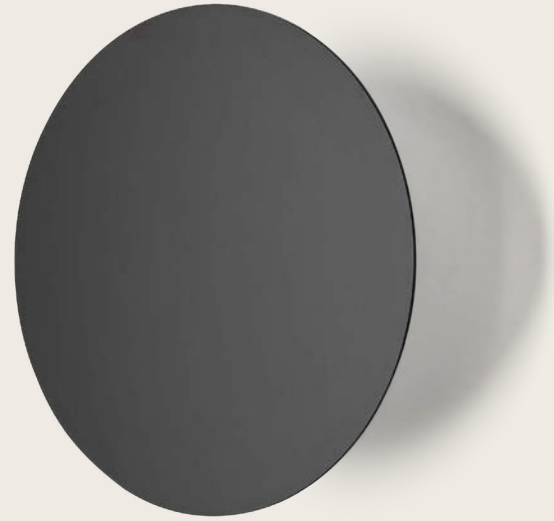

BOT

A1272

Pepe Fornas
Design 2019

LATTO

A1268

AC Studio
Design 2024

EN	MATERIALS	Steel
	FINISHES	Metal Negro Mate Blanco Mate
	ESPECIFICACIONES (UE)	Led integrado 18W - 2700K 24V-220-240V, 50/60 Hz, 810lm
	ENERGY LABEL	F

ES	MATERIALES	Metal
	ACABADOS	Metal Negro Mate Blanco Mate
	ESPECIFICACIONES (UE)	Led integrado 18W - 2700K 24V-220-240V, 50/60 Hz, 810lm
	CLASIFICACIÓN ENERGÉTICA	F

ICONS

EN	MATERIALS	Aluminium
	FINISHES	Metal Aged Gold Blued Steel Matt Black
	SPECIFICATIONS (UE)	GU-10 5W 2700K 450lm Touch me on canopy 220-240 V, 50/60 Hz
	ENERGY LABEL	E

ES	MATERIALES	Aluminio
	ACABADOS	Metal Oro Envejecido Acero Pavonado Negro Mate
	ESPECIFICACIONES (UE)	GU-10 5W 2700K 450lm Touch me en florón 220-240 V, 50/60 Hz
	CLASIFICACIÓN ENERGÉTICA	E

ICONS