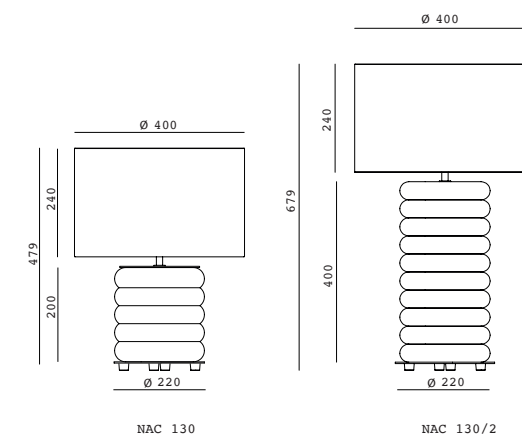

IP20 CE E

* Image shade 801011/46 not included/
Pantalla imagen 801011/46 no incluida