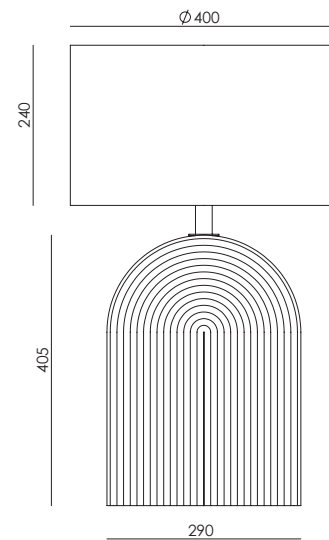

ICONS

* Image shade 801011/41 not included/
Pantalla imagen 801011/41 no incluida