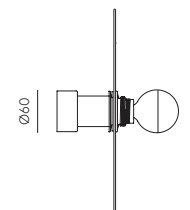

50 / 100 / 150 / 200 / 250

ICONS