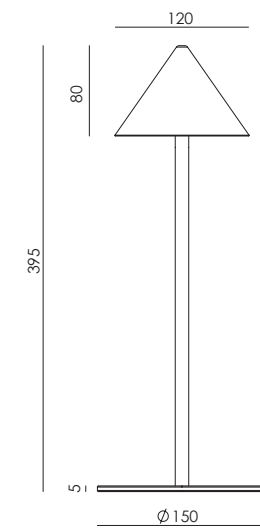

EN

MATERIALS	Metal / Marble	
FINISHES	Metal Matt black Aged gold	Marble Black White
SPECIFICATIONS (UE)	LED plate 9W 2700K 900lm dimmmable 220-240V -50/60 Hz	
ENERGY LABEL	F	

ES

MATERIALES	Metal / Mármol	
ACABADOS	Metal Negro mate Oro envejecido	Mármol Negro Blanco
ESPECIFICACIONES (UE)	Placa LED 9W 2700K 900lm regulable 220-240V -50/60 Hz	
CLASIFICACIÓN ENERGÉTICA	F	

ICONS

IP20 CE RoHS ENEC