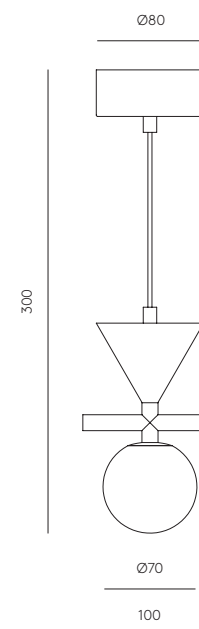

ONETA

C1299

EN	MATERIALS Steel / Marble / Glass		
FINISHES	Metal Matt black Aged Gold	Marble Matt white Matt black	Glass Opal
SPECIFICATIONS (UE)	G4 LED 3W - 2700K (incl.) Dimmable 220-240V - 50/60 Hz, 450lm		
ENERGY LABEL	E		

ES	MATERIALES Acero / Mármol / Vidrio		
ACABADOS	Metal Negro mate Oro envejecido	Mármol Blanco mate Negro mate	Vidrio Opal
ESPECIFICACIONES (UE)	G4 LED 3W - 2700K (incl.) Regulable 220-240V - 50/60 Hz, 450lm		
ETIQUETA ENERGÉTICA	E		

ICONS

IP20 CE