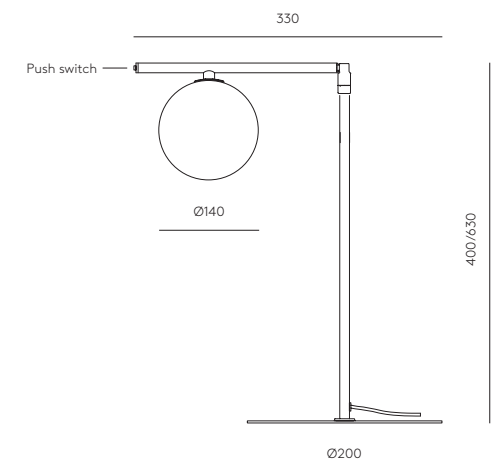

ENDO

S1156

Pepe Fornas
Design 2024

EN	MATERIALS	Steel Blown Glass	
	FINISHES	Metal Matt Brass Chrome	Shade (included) Opal
	SPECIFICATIONS (UE)	Bulb G9 Led - 5W (Included) 2700K - 220-240 V, 50/60 Hz 450lm	
	ENERGY LABEL	E	

ES	MATERIALES	Acero Vidrio Soplado	
	ACABADOS	Metal Oro Mate Cromo	Cristal (incluido) Opal
	ESPECIFICACIONES (UE)	Bombilla G9 Led - 5W (Incluida) 2700K 220-240 V, 50/60 Hz 450lm	
	CLASIFICACIÓN ENERGÉTICA	E	

ICONS