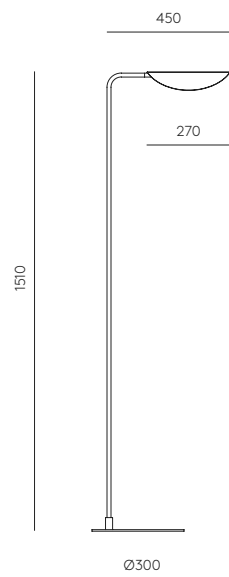

FICUS

P1243

JF Sevilla
Design 2017

EN		
MATERIALS	Steel	
FINISHES	Metal Matt Black	Shade Matt Brass
SPECIFICATIONS (UE)	Bulb G9 (Included) 5W - 2700K 220-240 V, 50/60 Hz	
ENERGY LABEL	E	

ES		
MATERIALES	Acero	
ACABADOS	Metal Negro Mate	Tulipa Oro Mate
ESPECIFICACIONES (UE)	Bombilla G9 (Incluida) 5W - 2700K 220-240 V, 50/60 Hz	
ETIQUETA ENERGÉTICA	E	

ICONS

*Bulb included B005/5W /
Bombilla incluida 8005/5W

LUCA

P1237

AC Studio
Design 2017

EN		
MATERIALS	Steel / Marble	
FINISHES	Metal Matt Black	Marble White
SPECIFICATIONS (UE)	E27 Max. 15W (Not included) 220-240 V, 50/60 Hz	
ENERGY LABEL	E	

ES		
MATERIALES	Acero / Mármol	
ACABADOS	Metal Negro Mate	Mármol Blanco
ESPECIFICACIONES (UE)	E27 Max. 15W (No incluida) 220-240 V, 50/60 Hz	
ETIQUETA ENERGÉTICA	E	

ICONS