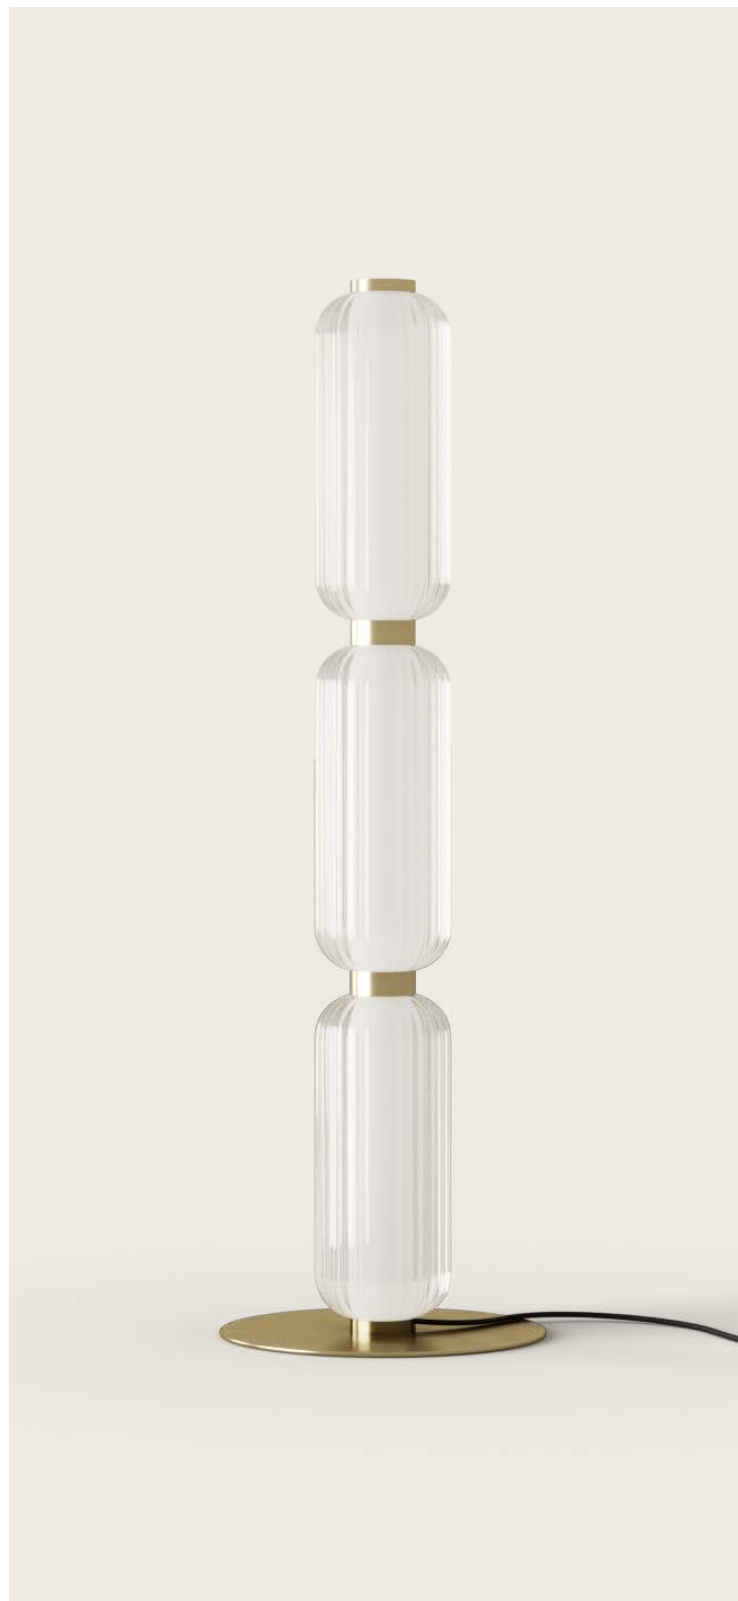

ELMA

P1312

Pepe Fornas
Design 2023

EN

MATERIALS	Metal / Glass / Acrylic		
FINISHES	Metal Matt Black Aged Gold	Glass Striped glass (Transparent)	Acrylic Opal
SPECIFICATIONS (UE)	LED strip 3x9W 2700K TRIAC dimmable 2000lm 24V, 50/60Hz		
ENERGY LABEL	F		

ES

MATERIALES	Metal / Vidrio / Acrílico		
ACABADOS	Metal Negro mate Oro envejecido	Cristal Cristal estriado (Transparente)	Acrílico Opal
ESPECIFICACIONES (UE)	Tira LED 3x9W 2700K TRIAC regulable 2000lm 24V, 50/60 Hz		
ETIQUETA ENERGÉTICA	F		

ICONS

IP20 CE RoHS RECYCLED