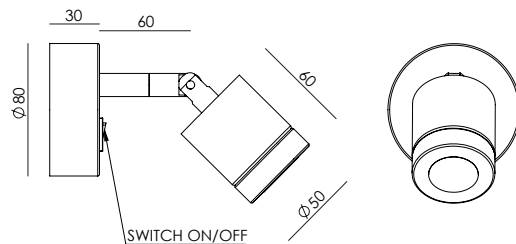

EN

MATERIALS	Metal / Marble / Glass	
FINISHES	Metal Matt black Aged gold Metallic grey	Marble Black White Brown
SPECIFICATIONS (UE)	LED CREE 3W 2700K 300lm 220 240V -50/60 Hz-IP20	
ENERGY LABEL	F	

ES

MATERIALES	Metal / Mármol / Vidrio	
ACABADOS	Metal Negro mate Oro envejecido Gris metalizado	Mármol Negro Blanco Marrón
ESPECIFICACIONES (UE)	LED CREE 3W 2700K 300lm 220 240V -50/60 Hz-IP20	
CLASIFICACIÓN ENERGÉTICA	F