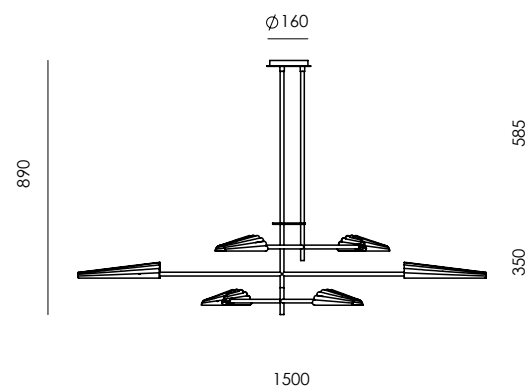

EN

MATERIALS	Steel	
FINISHES	Steel Matt black Aged gold	Shade Matt black Matt white
SPECIFICATIONS (UE)	6xG9 LED 5W 2700K Dimmable (Included) Possibility to dimmer with Dali-Push driver 220-240 V, 50/60 Hz	
ENERGY LABEL	E	
ADJUSTABLE HEIGHT	The height is configured during the installation of the pendant, threading the different tubes (3x30 cm + 3x50 cm)	

ES

MATERIALES	Metal	
ACABADOS	Metal Negro mate Oro envejecido	Tulipa Negro mate Blanco mate
ESPECIFICACIONES (UE)	6xG9 LED 5W 2700K Regulable (Incluida) Posibilidad de regulación por Dali-Push 220-240 V, 50/60 Hz	
CLASIFICACIÓN ENERGÉTICA	E	
ALTURA REGULABLE	La altura se configura durante la instalación del colgante, rosando los diferentes tubos (3x30 cm + 3x50 cm)