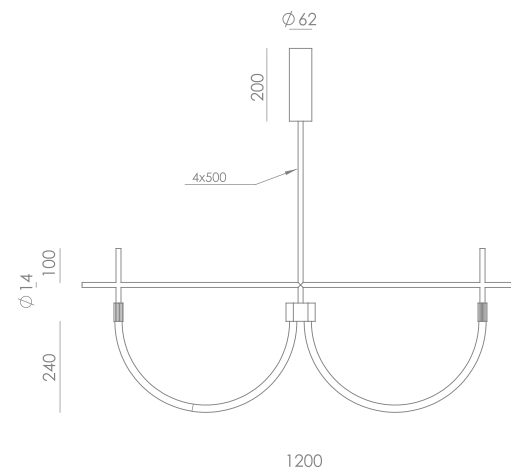

JF Sevilla
Design 2024

EN

MATERIALS	Metal / Silicone	
FINISHES	Metal Aged gold Matt black	Tubes Opal
SPECIFICATIONS (UE)	LED strip 2x20W 2500lm 2700K dimmable 220-240 V, 50/60 Hz	
ENERGY LABEL	F	

ES

MATERIALES	Metal / Silicona	
ACABADOS	Metal Oro envejecido Negro mate	Tubos Opal
ESPECIFICACIONES (UE)	Tira de LED 2x20W 2500lm 2700K regulable 220-240 V, 50/60 Hz	
CLASIFICACIÓN ENERGÉTICA	F