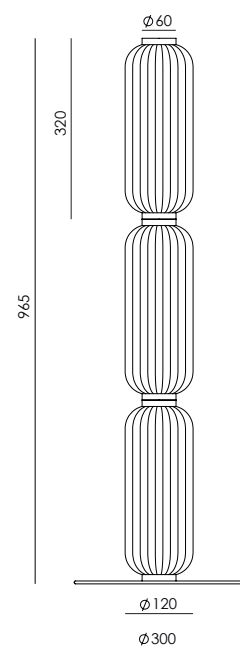

ELMA

P1312

Pepe Fornas
Design 2023

EN

MATERIALS	Metal / Glass / Acrylic		
FINISHES	Metal Matt Black Aged Gold	Glass Striped glass (Transparent)	Acrylic Opal
SPECIFICATIONS (UE)	LED strip 3x9W 2700K TRIAC dimmable 2000lm 24V, 50/60Hz		
ENERGY LABEL	F		

ES

MATERIALES	Metal / Vidrio / Acrílico		
ACABADOS	Metal Negro mate Oro envejecido	Cristal Cristal estriado (Transparente)	Acrílico Opal
ESPECIFICACIONES (UE)	Tira LED 3x9W 2700K TRIAC regulable 2000lm 24V, 50/60 Hz		
ETIQUETA ENERGÉTICA	F		

ICONS

IP20 CE RoHS RECYCLED