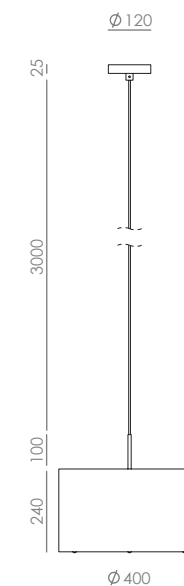

REMS

C1318

EN			
MATERIALS	Metal / Acrylic / Leather		
FINISHES	Metal Matt black	Shade Black leather Orange leather Light brown leather Dark brown leather	Diffuser Squared transparent acrylic
SPECIFICATIONS (UE)	Dimmable E27 LED (Included) 9W - 2700K - 720 lm 220-240 V - 50/60 Hz		
ENERGY LABEL	E		

ES			
MATERIALES	Metal / Acrílico / Cuero		
ACABADOS	Metal Negro mate	Pantalla Cuero negro Cuero naranja Cuero marrón claro Cuero marrón oscuro	Difusor Acrílico transparente cuadrículado
ESPECIFICACIONES (UE)	Bombilla E27 regulable (incluida) 9W 2700K 720lm 220-240 V, 50/60 Hz		
ETIQUETA ENERGÉTICA	E		

ICONS IP20 CE RoHS