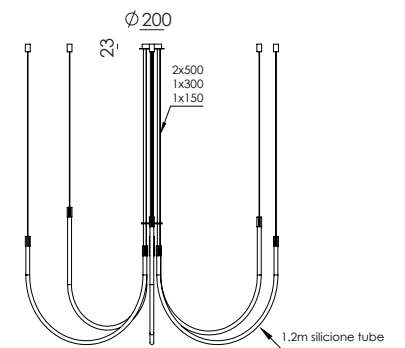

CRAM

C1329/6

JF Sevilla
Design 2024

EN	MATERIALS	Metal / Silicone	
	FINISHES	Metal Aged gold Matt black	Tubes Opal
	SPECIFICATIONS (UE)	LED strip 6x20W 3150lm 2700K dimmable 220-240 V, 50/60 Hz	
	ENERGY LABEL	F	

ES	MATERIALES	Metal / Silicona	
	ACABADOS	Metal Oro envejecido Negro mate	Tubos Opal
	ESPECIFICACIONES (UE)	Tira de LED 6x20W 3150lm 2700K regulable 220-240 V, 50/60 Hz	
	CLASIFICACIÓN ENERGÉTICA	F	

ICONS