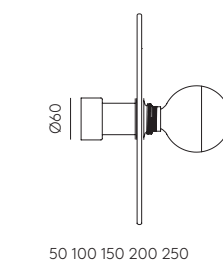

ICONS

* Each piece sold separately. /
Se vende por separado.

EN	MATERIALS		Steel /Ceramic
	FINISHES	Metal	Black
		Shiny Gold Chrome White	
	SPECIFICATIONS (UE)	E27 Max. 15W (Not included) 220-240 V, 50/60 Hz	
	ENERGY LABEL	E	
	BULB IMAGE	B038/GOLD	
	DISC SIZE	200 - 300 mm	

ES	MATERIALES		Acero / Cerámica
	ACABADOS	Metal	Negro
		Oro Brillo Cromo Blanco	
	ESPECIFICACIONES (UE)	E27 Max. 15W (No incluida) 220-240 V, 50/60 Hz	
	CLASIFICACIÓN ENERGÉTICA	E	
	BOMBILLA IMAGEN	B038/ORO	
	TAMAÑO DISCO	200 - 300 mm