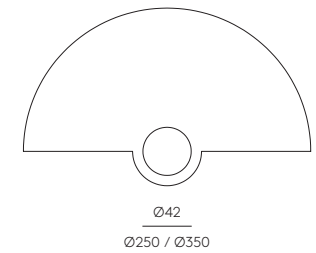

HABAN

A1053+1088

JF Sevilla
Design 2019

Image colors:
Pale pink, Make Up, White,
Mustard, Mexico Blue

EN	MATERIALS		Steel
	FINISHES	Support	Fabrics
		Black Gold Chrome White	Check color palette
	SPECIFICATIONS (UE)	E27 Max. 15W (Bulb not included) 220-240 V, 50/60 Hz	
	ENERGY LABEL	E	
	BULB RECOMMENDED	B038/ORO	
	MATERIALES	Acero	
	ACABADOS	Soporte	Abanicos
		Negro Oro Cromo Blanco	Consultar paleta de colores
	ESPECIFICACIONES (UE)	E27 Max. 15W (Bombilla no incluida) 220-240 V, 50/60 Hz	
	CLASIFICACIÓN ENERGÉTICA	E	
	BOMBILLA RECOMENDADA	B038/ORO	

ICONS