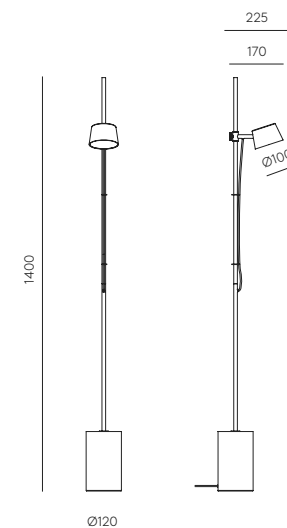

ARIO

P1234

AC Studio
Design 2017

EN		
MATERIALS	Steel / Cotton Shade	
FINISHES	Metal Matt Black	Shade Black
SPECIFICATIONS (UE)	E27 Max. 60W (Not included) 220-240 V, 50/60 Hz	
ENERGY LABEL	E	

ES		
MATERIALES	Acero / Pantalla Algodón	
ACABADOS	Metal Negro Mate	Pantalla Negra
ESPECIFICACIONES (UE)	E27 Max. 60W (No incluida) 220-240 V, 50/60 Hz	
ETIQUETA ENERGÉTICA	E	

ICONS

*Bombilla recomendada B211 (7, 9W).
Recommended bulb B211 (7, 9W).

NERA

P1229

Pepe Fornas
Design 2020

EN		
MATERIALS	Steel / Wood / Acrylic	
FINISHES	Metal Matt Black	Wood Matt Black
SPECIFICATIONS (UE)	LED COB integrated 8W 3000K (Included) 220-240 V, 50/60 Hz Touch me - Dimmable	
ENERGY LABEL	E	

ES		
MATERIALES	Acero / Madera / Acrílico	
ACABADOS	Metal Negro Mate	Madera Negro Mate
ESPECIFICACIONES (UE)	COB LED integrado 8W 3000K (Incluida) 220-240 V, 50/60 Hz Touch me - Regulable	
ETIQUETA ENERGÉTICA	E	

ICONS