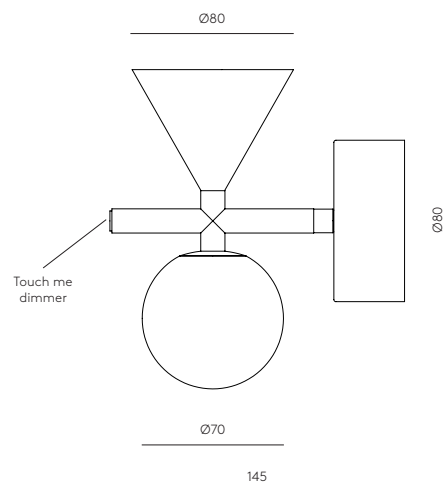

EN

MATERIALS	Steel / Marble / Glass	
FINISHES	Metal Aged gold Matt black Glass Opal	Marble White Black
SPECIFICATIONS (UE)	G4 LED 3W 2700K (included) Touch me dimmer on end of tube 220-240 V - 50/60 Hz 810lm Dimmable	
ENERGY LABEL	E	

ES

MATERIALES	Acero / Mármol / Vidrio	
ACABADOS	Metal Negro Mate Oro envejecido Vidrio Opal	Mármol Blanco Negro
ESPECIFICACIONES (UE)	G4 LED 3W 2700K (incluida) Touch me regulable al final del tubo 220-240 V - 50/60 Hz 810lm Regulable	
CLASIFICACIÓN ENERGÉTICA	E