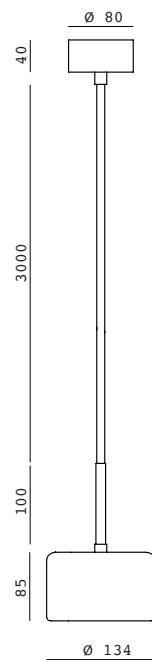

# CORA

C1129/0

AC Studio  
Design 2024

Colour metal:  
Taupe / Mola green / Green leaf

<b>EN</b>		
<b>MATERIALS</b>	Metal or Ceramic Synthetic leather	
<b>FINISHES</b>	<b>Metal</b> Matt black <b>Ceramic</b> See colour palette p. 476	<b>Synthetic leather</b> Brown
<b>SPECIFICATIONS (UE)</b>	LED plate 3W 3000K (included), 5V/2A battery 4800mAh, 50/60Hz Touch me dimmable, portable and rechargeable Charger and cable included · 300lm	
<b>ENERGY LABEL</b>	F	