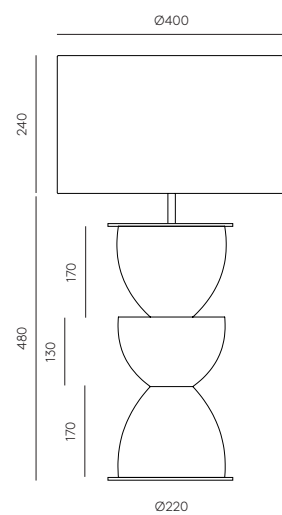

* image reference shade 801011/41 not included/
Pantalla imagen 801011/41 no incluida

EN	MATERIALS Metal / Ceramics		
FINISHES	Metal Matt Black Matt White Matt Brass	Shiny Gold Chrome Satin Nickel	Ceramic (Hand painted) See colour palette p. 476
DIMMABLE OPTION	B211 9W (Dimmable) + Dimmer Consult price list		
SPECIFICATIONS (UE)	E27 Max. 15W (not included) 220-240 V, 50/60 Hz		
ENERGY LABEL	E		

ES	MATERIALES Metal / Cerámica		
ACABADOS	Metal Negro Mate Blanco mate Oro mate	Oro brillo Cromo Níquel satinado	Cerámica (Pintada a mano) Consultar paleta de colores p. 476
POSIBILIDAD DE REGULACIÓN	B211 9W (Regulable) + Regulador Consultar tarifa de precios		
ESPECIFICACIONES (UE)	E27 Max. 15W (no incluida) 220-240 V, 50/60 Hz		
CLASIFICACIÓN ENERGÉTICA	E		

ICONS