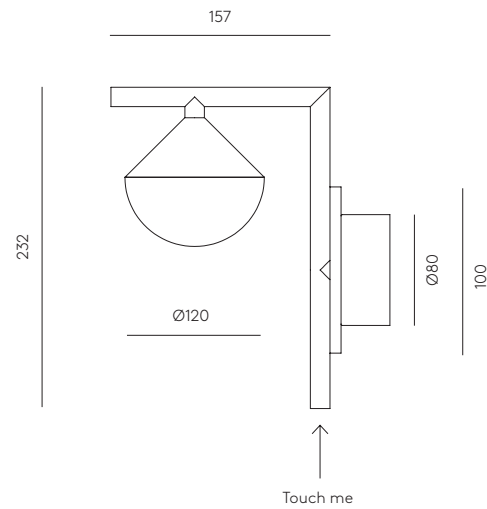

Pepe Fornas
Design 2019

EN	MATERIALS	Steel / Marble / Glass
	FINISHES	<table border="0"> <tr> <td>Metal</td> <td>Marble</td> </tr> <tr> <td>Matt black</td> <td>Matt black</td> </tr> <tr> <td>Details</td> <td>Glass</td> </tr> <tr> <td>Matt gold</td> <td>Optic</td> </tr> </table>
	SPECIFICATIONS (UE)	LED Chip 7W 2700K Dimmable 24 V, 50/60 Hz, 220-240V 600lm
	ENERGY LABEL	F

ES	MATERIALES	Acero / Mármol / Vidrio
	ACABADOS	<table border="0"> <tr> <td>Metal</td> <td>Mármol</td> </tr> <tr> <td>Negro mate</td> <td>Negro mate</td> </tr> <tr> <td>Detalles</td> <td>Vidrio</td> </tr> <tr> <td>Oro mate</td> <td>Óptico</td> </tr> </table>
	ESPECIFICACIONES (UE)	Chip LED 7W 2700K Regulable 24 V, 50/60 Hz, 220-240V 600lm
	CLASIFICACIÓN ENERGÉTICA	F