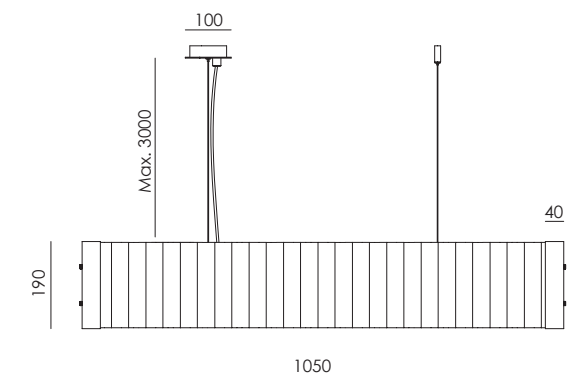

JF Sevilla
Design 2024

Image colour:
Nude / White

EN	MATERIALS		Metal
	FINISHES	Body	Corrugated sheets
		Matt Black Aged Gold	See colour palette p. 476
	SPECIFICATIONS (UE)	4 x Bulb GU-10, 5W 1800lm 2700K dimmable 220-240 V, 50/60 Hz	
	ENERGY LABEL	E	

ES	MATERIALES		Metal
	ACABADOS	Cuerpo	Planchas onduladas
		Negro Mate Oro envejecido	Ver paleta de colores p. 476
	ESPECIFICACIONES (UE)	4 x Bombilla GU-10, 5W 1800lm 2700K regulable 220-240 V, 50/60 Hz	
	ETIQUETA ENERGÉTICA	E