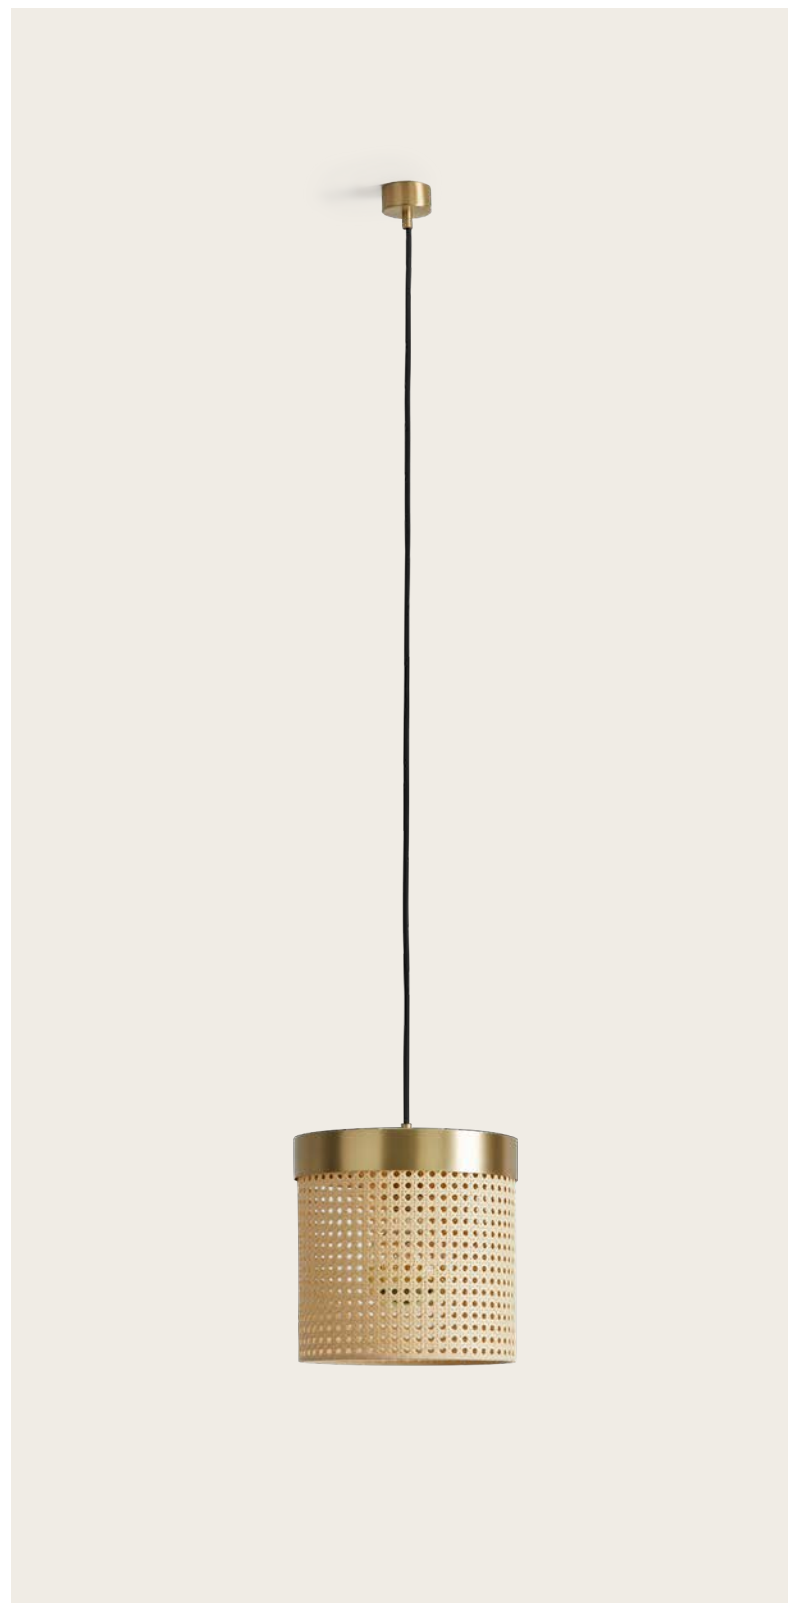

PTAN

C1154

Fornasevi
Design 2018

EN		
MATERIALS	Steel / Rattan	
FINISHES	Metal Matt Brass Matt Black	Rattan Natural/Black
SPECIFICATIONS (UE)	E27 Max. 15W (Not included) 220-240 V, 50/60 Hz	
ENERGY LABEL	E	
RECOMMENDED BULBS	B033/COB (Opal) B035/ORO (Mirrored)	

ES		
MATERIALES	Acero / Ratán	
ACABADOS	Metal Oro Mate Negro Mate	Ratán Natural/Negro
ESPECIFICACIONES (UE)	E27 Max. 15W (No incluida) 220-240 V, 50/60 Hz	
ETIQUETA ENERGÉTICA	E	
BOMBILLAS RECOMENDADAS	B033/COB (Opal) B035/ORO (Espejada)	

ICONS