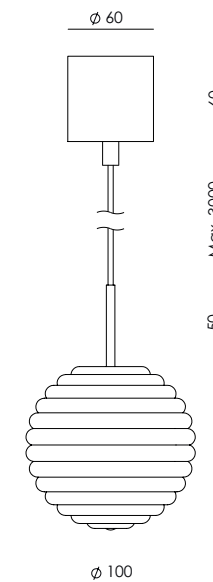

DOUL

C1310

Agus Gascón
Design 2023

EN	MATERIALS Steel / Glass	
	FINISHES	Body Matt black Aged gold
		Glass Striped glass Transparent
	SPECIFICATIONS (UE)	G4 LED 3W 2700K Regulable (Incluida) 220-240 V, 50/60 Hz 350lm
	ENERGY LABEL	E

ES	MATERIALES Metal / Vidrio	
	ACABADOS	Cuerpo Negro mate Oro envejecido
		Cristal Cristal rayado Transparente
	ESPECIFICACIONES (UE)	G4 LEDs 3W 2700K Adjustable (Included) 220-240V, 50/60Hz 350lm
	CLASIFICACIÓN ENERGÉTICA	E

ICONS