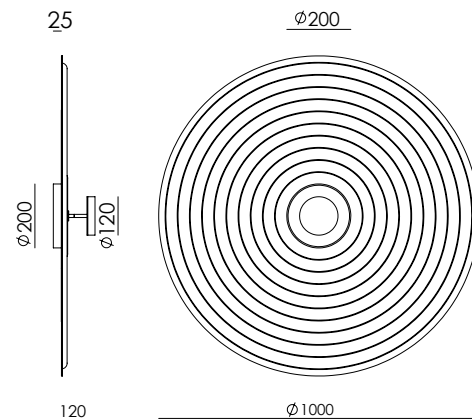

JF Sevilla
Design 2022

EN	MATERIALS Metal / Marble / Acoustic disc	
FINISHES	Body Matt black Aged gold Disc See palette colours	Accessory Black marble Aged gold metal
SPECIFICATIONS (UE)	Integrated Dimmable LED 13W 1000lm 3000K 220-240V -50/60 Hz	
ENERGY LABEL	F	

ES	MATERIALES Metal / Mármol / Disco acústico	
ACABADOS	Cuerpo Negro mate Oro envejecido Disco Ver paleta de colores	Accesorio Mármol negro Metal oro envejecido
ESPECIFICACIONES (UE)	LED integrado Regulable 13W 1000lm 3000K 220-240V -50/60 Hz	
CLASIFICACIÓN ENERGÉTICA	F	

ICONS IP20 CE RoHS WEEE A++

EN	MATERIALS Steel Resin	
FINISHES	Steel Matt Brass Chrome Black	Resin White Colour palette
SPECIFICATIONS (UE)	Integrated led 9W - 2700K TRIAC Dimmable 24V-220-240V, 50/60Hz 810lm	

ES	MATERIALES Acero Resina	
ACABADOS	Steel Oro Mate Cromo Negro	Resina Blanco Paleta de colores
ESPECIFICACIONES (UE)	Led integrado 9W - 2700K Regulable TRIAC 24V-220-240V, 50/60Hz 810lm