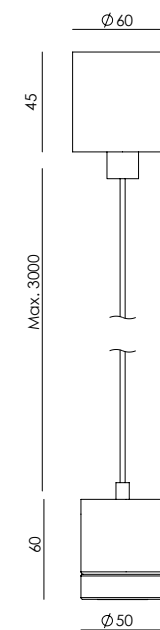

TEA

C1337

EN	MATERIALS Metal / Marble	
	FINISHES	Marble
	Metal	Black
	Matt black	White
	Aged gold	Brown
	Metallic grey	
	SPECIFICATIONS (UE) Chip CREE LED 6W 2700K 600lm TRIAC dimmable 220-240V -50/60 Hz	
	ENERGY LABEL F	

ES	MATERIALES Metal / Mármol	
	ACABADOS	Mármol
	Metal	Negro
	Negro mate	Blanco
	Oro envejecido	Marrón
	Gris metalizado	
	ESPECIFICACIONES (UE) Chip CREE LED 6W 2700K 600lm TRIAC regulable 220-240V -50/60 Hz	
	CLASIFICACIÓN ENERGÉTICA F	

ICONS