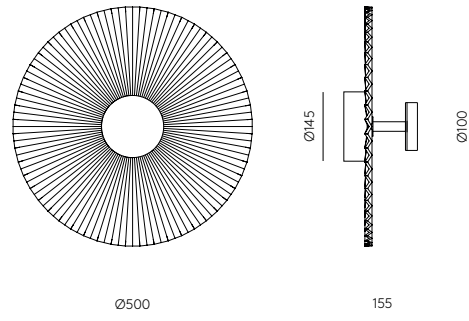

AC Studio
Design 2023

EN		
MATERIALS	Steel	Resin
FINISHES	Metal Matt Brass Matt Black	Resin White See color palette p. 476
SPECIFICATIONS (UE)	Led integrated TRIAC Dimmable 9W - 2700K 24V · 220 · 240V, 50/60Hz IP20	
ENERGY LABEL	F	

ES		
MATERIALES	Acero	Resina
ACABADOS	Metal Oro mate Negro mate	Resina Blanco Ver paleta de colores p. 476
ESPECIFICACIONES (UE)	Led integrado Regulador TRIAC 9W - 2700K 24V · 220 · 240V, 50/60Hz IP20	
CLASIFICACIÓN ENERGÉTICA	F