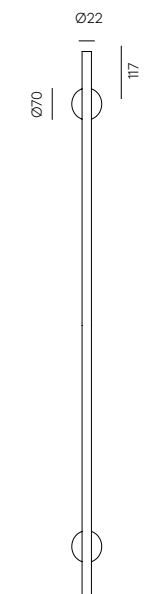

ICONS

EN	MATERIALS	Steel
	FINISHES	Metal Matt black Matt brass
	SPECIFICATIONS (UE)	Dimmable Strip Led integrated 21W - 2700K, 24V · 220-240V 50/60 Hz
	ENERGY LABEL	F

ES	MATERIALES	Acero
	ACABADOS	Metal Negro Mate Oro Mate
	ESPECIFICACIONES (UE)	Tira Led integrada Regulable 21W - 2700K, 24V · 220-240V 50/60 Hz
	CLASIFICACIÓN ENERGÉTICA	F

ICONS