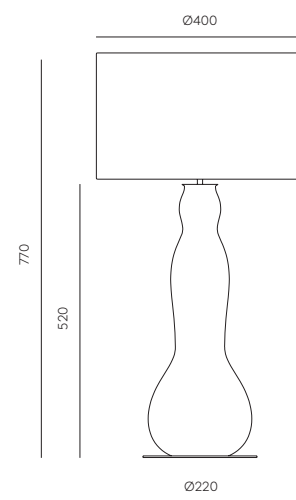

* Image shade 151011/45 not included/
Pantalla imagen 151011/45 no incluida