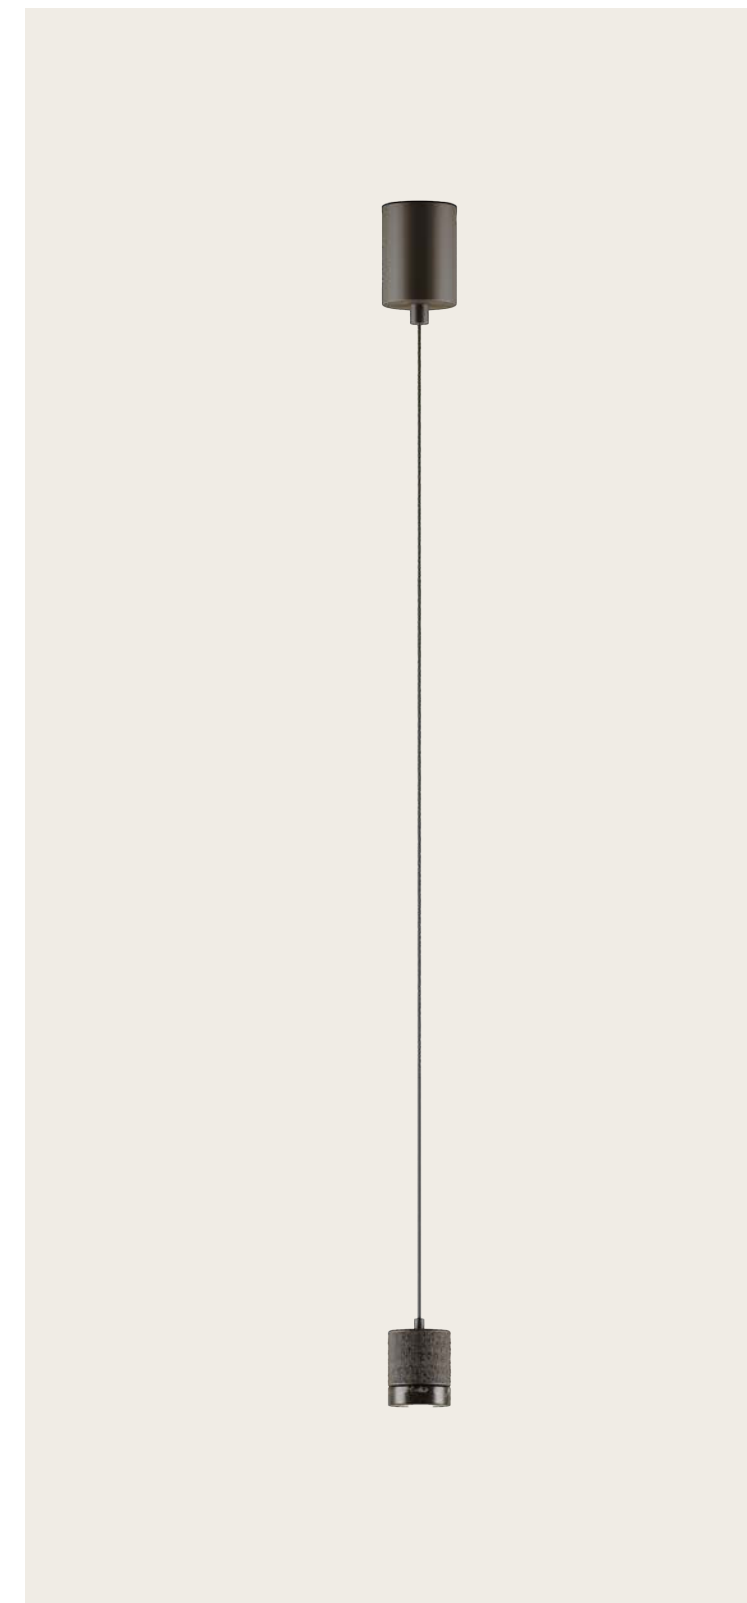

TEA

C1337

EN	MATERIALS Metal / Marble	
	FINISHES	Marble
	Metal	Black
	Matt black	White
	Aged gold	Brown
	Metallic grey	
	SPECIFICATIONS (UE) Chip CREE LED 6W 2700K 600lm TRIAC dimmable 220-240V -50/60 Hz	
	ENERGY LABEL F	

ES	MATERIALES Metal / Mármol	
	ACABADOS	Mármol
	Metal	Negro
	Negro mate	Blanco
	Oro envejecido	Marrón
	Gris metalizado	
	ESPECIFICACIONES (UE) Chip CREE LED 6W 2700K 600lm TRIAC regulable 220-240V -50/60 Hz	
	CLASIFICACIÓN ENERGÉTICA F	

ICONS