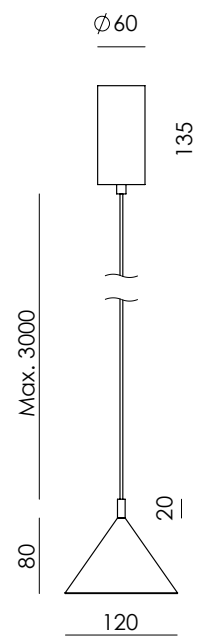

ANZA

C1336

Pepe Fornas
Design 2024

EN	MATERIALS Metal / Marble	
FINISHES	Metal Matt black Aged gold	Marble Black White
SPECIFICATIONS (UE)	LED plate 9W 2700K 900lm dimmable 220-240V -50/60 Hz	
ENERGY LABEL	F	

ES	MATERIALES Metal / Mármol	
ACABADOS	Metal Negro mate Oro envejecido	Marmol Negro Blanco
ESPECIFICACIONES (UE)	Placa LED 9W 2700K 900lm regulable 220-240V -50/60 Hz	
CLASIFICACIÓN ENERGÉTICA	F	

ICONS