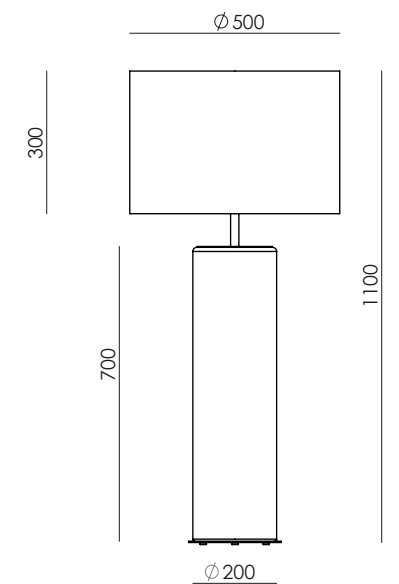

AMEC

NAC139

Colour ceramics:
White

AC Studio
Design 2025

EN	MATERIALS Metal / Ceramic	
	FINISHES	<table border="0"> <tr> <td>Metal</td> <td>Chrome</td> </tr> <tr> <td>Matt black</td> <td>Satin nickel</td> </tr> <tr> <td>Matt white</td> <td>Ceramics</td> </tr> <tr> <td>Matt brass</td> <td>See colour palette p. 476</td> </tr> <tr> <td>Shiny gold</td> <td></td> </tr> </table>
	SPECIFICATIONS (UE)	E27 max. 15W LED (Not included) 220-240V, 50/60 Hz
	DIMMABLE OPTION	B211 9W (Dimmable) + Dimmer: Consult price list
	ENERGY LABEL	F

ES	MATERIALES Metal / Cerámica	
	ACABADOS	<table border="0"> <tr> <td>Metal</td> <td>Cromo</td> </tr> <tr> <td>Negro mate</td> <td>Níquel satinado</td> </tr> <tr> <td>Blanco mate</td> <td>Cerámica</td> </tr> <tr> <td>Oro mate</td> <td>Consultar paleta de colores</td> </tr> <tr> <td>Oro brillo</td> <td>p. 476</td> </tr> </table>
	ESPECIFICACIONES (UE)	E27 max. 15W LED (No incluida) 220-240V, 50/60 Hz
	POSIBILIDAD DE REGULACIÓN	B211 9W (Regulable) + Regulador Consultar tabla de precios
	CLASIFICACIÓN ENERGÉTICA	F

ICONS