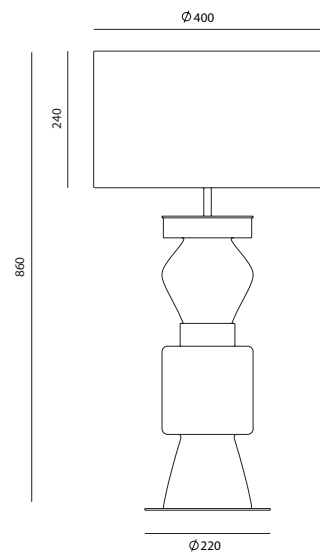

* image reference shade 801011/40 not included/
Pantalla imagen 801011/40 no incluida

EN

MATERIALS	Metal / Glass		
FINISHES	Metal Matt Black Matt White Matt Brass	Shiny Gold Chrome Satin Nickel	Glass (Hand painted) See colors palette p. 476
SPECIFICATIONS (UE)	E27 Max. 15 W (not included) 220-240 V, 50/60 Hz		
DIMMABLE OPTION	B211 9W (Dimmable) + Dimmer Consult price list		
ENERGY LABEL	E		

ES

MATERIALES	Metal / Vidrio		
ACABADOS	Metal Negro Mate Blanco Mate Oro Mate Oro Brillo Cromo Níquel Satinado	Vidrio (Pintado a mano) Consultar paleta de colores p. 476	
ESPECIFICACIONES (UE)	E27 Max. 15 W (no incluida) 220-240 V, 50/60 Hz		
POSIBILIDAD DE REGULACIÓN	B211 9W (Regulable) + Regulador Consultar tarifa de precios		
CLASIFICACIÓN ENERGÉTICA	E		

ICONS