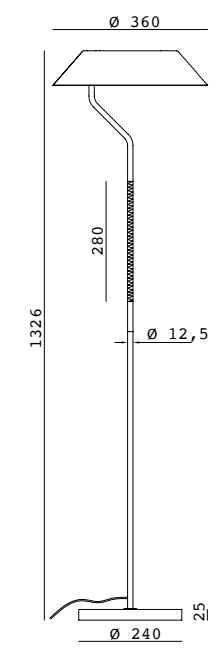

AIDER

P1287

EN	MATERIALS		Steel / Rattan Plastic / Marble
	FINISHES	Metal	Metal shades
		Matt Brass Satin Nickel	Shiny black
		Marble	Ratán
		Shiny black	Natural tone
	SPECIFICATIONS (UE)	E27 9W 2700K Dimmable LED (included) Dimmable foot switch. 220-240 V, 50/60 Hz 810 lm	
	ENERGY LABEL	E	
ES	MATERIALES		Acero / Plástico Ratán / Mármol
	ACABADOS	Metal	Pantalla metal
		Oro Mate Niquel Satinado	Negro brillo
		Mármol	Ratán
		Negro brillo	Tono natural
	ESPECIFICACIONES (UE)	E27 9W 2700K LED regulable (incluido) Regulador de pie. 220-240 V, 50/60 Hz 810 lm	
	ETIQUETA ENERGÉTICA	E	
	ICONS