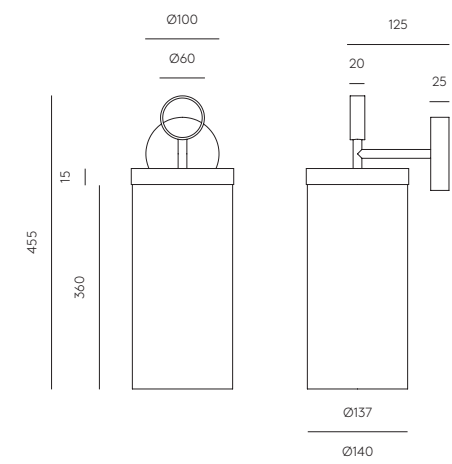

EN	MATERIALS	Linen / Steel / Acrylic
	FINISHES	Metal Matt Black Shade Cream Linen textile Acrylic Opal
	SPECIFICATIONS (UE)	T8 5W Dimmable - 2700K Triac dimmable 220-240V, 50/60Hz, 510lm
	ENERGY LABEL	E
ES	MATERIALES	Lino / Metal / Acrílico
	ACABADOS	Metal Negro mate Tulipa Textil Lino Crema Acrílico Opal
	ESPECIFICACIONES (UE)	T8 5W Regulable - 2700K Regulador Triac 220-240 V, 50/60 Hz, 510lm
	CLASIFICACIÓN ENERGÉTICA	E