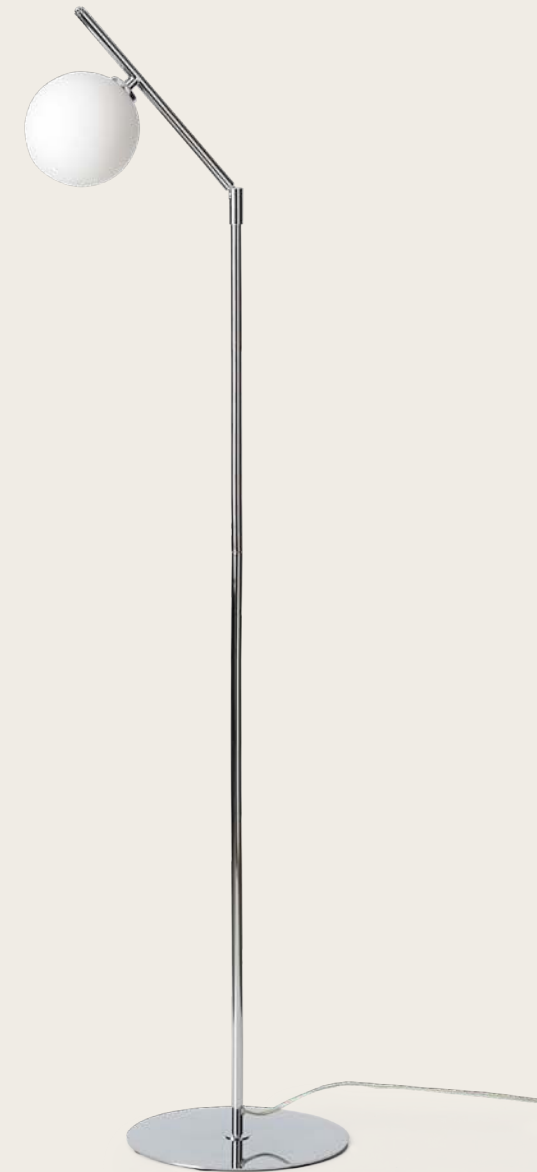

*Bombillas incluidas B005/5W.
Bulbs included B048 B005/5W.