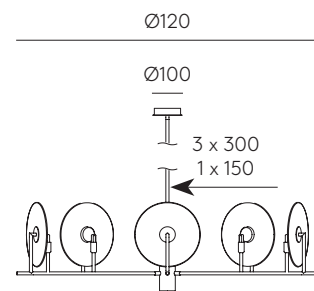

min. 400 - max. 1300

1038

FINISH

GOLD
CHROME
BLACK
WHITE
MATT BRASS

MATERIAL

METAL

SIZES

Ø150
Ø250

1097

FINISH

CERAMIC

MATERIAL

CERAMIC

SIZES

Ø200
Ø300

1223

FINISH

PINK
TURQUOISE
DARK BLUE
AMBER
BROWN

MATERIAL

GLASS

SIZES

Ø250

1289