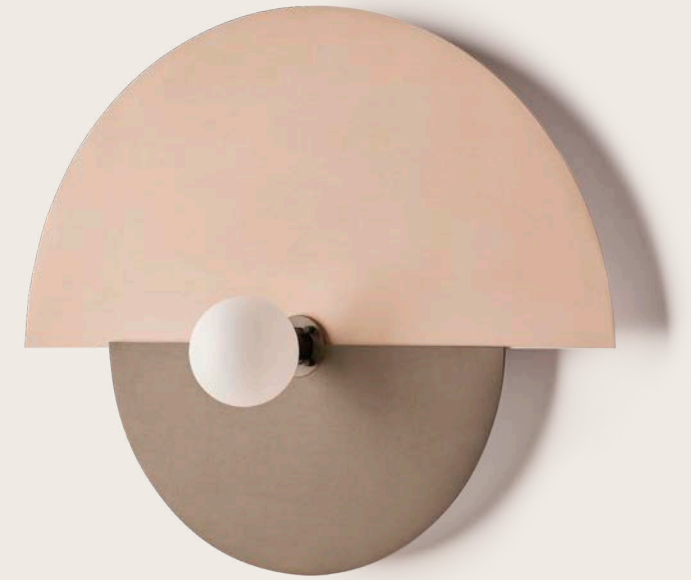

GHABAN

A1086 + 1086

Pepe Fornas
Design 2024

Colour image:
Silhouette and Vintage Brown

EN

MATERIALS	Steel Alabaster
FINISHES	Metal Chrome
SPECIFICATIONS (UE)	Bulb G9 5W 2700K (Included) 220-240 V, 50/60 Hz 450lm
ENERGY LABEL	E

ES

MATERIALES	Acero Alabastro
ACABADOS	Metal Cromo
ESPECIFICACIONES (UE)	Bombilla G9 5W 2700K (Incluida) 220-240 V, 50/60 Hz 450lm
CLASIFICACIÓN ENERGÉTICA	E

ICONS

EN

MATERIALS	Steel Fabric	
FINISHES	Metal Black	Fabric Check color palette
SPECIFICATIONS (UE)	E27 Max. 15W (Not included) 220-240V, 50/60Hz	
ENERGY LABEL	E	

ES

MATERIALES	Acero Textil	
FINISHES	Metal Negro	Textil Consultar paleta de colores
SPECIFICATIONS (UE)	E27 Max. 15W (No incluida) 220-240 V, 50/60 Hz	
CLASIFICACIÓN ENERGÉTICA	E	

ICONS