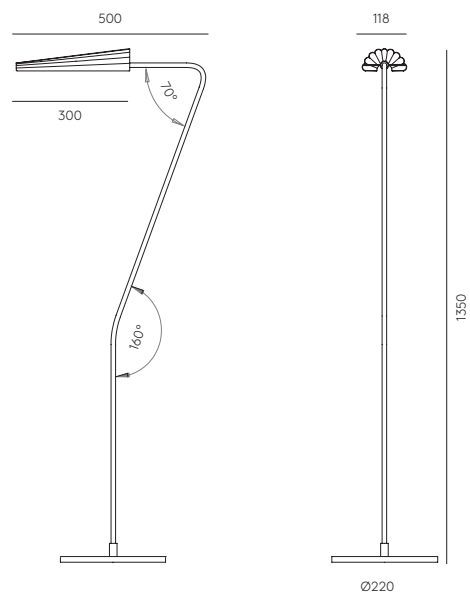

BION

P1306

Pepe Fornas
Design 2022

EN

MATERIALS	Steel/Marble		
FINISHES	Body Matt black Aged gold	Shade Matt black Matt white	Marble Black
SPECIFICATIONS (UE)	G9 LED 5W 2700K Dimmable (included) 450lm 220-240 V, 50/60 Hz		
ENERGY LABEL	E		

ES

MATERIALES	Metal / Mármol		
ACABADOS	Cuerpo Negro mate Oro envejecido	Tulipa Negro mate Blanco mate	Mármol Negro
ESPECIFICACIONES (UE)	G9 LED 5W 2700K Regulable (incluida) 450lm 220-240 V, 50/60 Hz		
ETIQUETA ENERGÉTICA	E		

ICONS