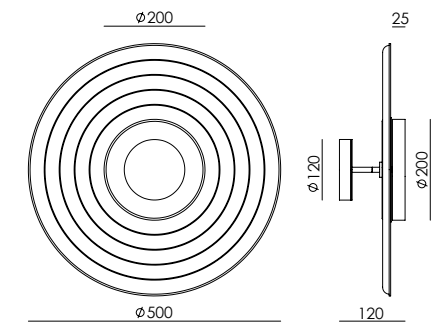

AC Studio
Design 2024

EN	MATERIALS Metal / Marble / Acoustic disc	
	FINISHES	Body Matt black Aged gold Disc See palette colours
		Accesory Black marble Aged gold metal
	SPECIFICATIONS (UE)	Integrated Dimmable LED 9W 1000lm 2700K 220-240V -50/60 Hz
	ENERGY LABEL	F

ES	MATERIALES Metal / Mármol / Disco acústico	
	ACABADOS	Cuerpo Negro mate Oro envejecido Disco Ver paleta de colores
		Accesorio Mármol negro Metal oro envejecido
	ESPECIFICACIONES (UE)	LED integrado Regulable 9W 1000lm 2700K 220-240V -50/60 Hz
	CLASIFICACIÓN ENERGÉTICA	F