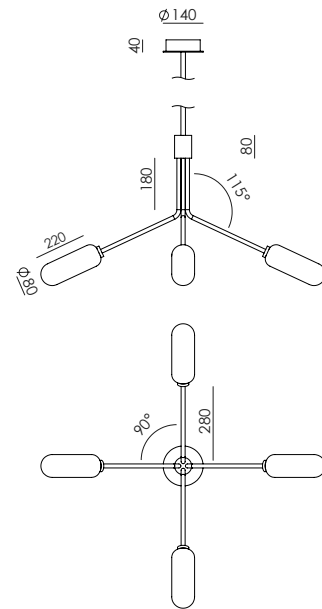

EN

MATERIALS	Metal / Acrylic / Glass / Leather			
FINISHES	Metal Matt Black	Glass Clear striped	Leather Cyber Dark brown Taupe	Orange Aged gold striped
SPECIFICATIONS (UE)	4 x LED strip 9W 3600lm 2700K dimmable TRIAC 24V-220-240 V, 50/60 Hz			
ENERGY LABEL	F			

ES

MATERIALES	Metal / Cristal / Acrílico / Cuero			
ACABADOS	Metal Negro Mate	Cristal Transparente estriado	Cuero Cyber Marrón oscuro Topo	Naranja Oro envejecido rayado
ESPECIFICACIONES (UE)	4 x Tira de LED 9W 3600lm 2700K TRIAC regulable 24V-220-240 V, 50/60 Hz			
ETIQUETA ENERGÉTICA	F