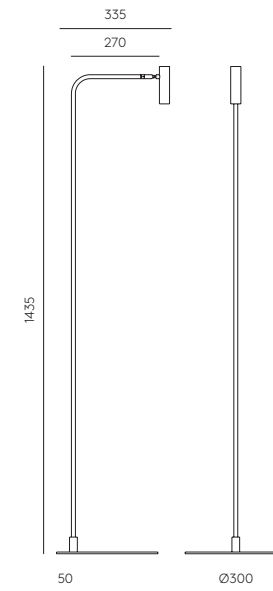

MAHO

P1254

Pepe Fornas
Design 2021

EN		
MATERIALS	Steel	
FINISHES	Body Matt black	Head Matt black Matt gold
SPECIFICATIONS (UE)	Chip LED 5W- 2700K. 220-240V, 50/60 Hz 500lm Dimmable Dimmer on cable	
ENERGY LABEL	F	

ES		
MATERIALES	Acero	
ACABADOS	Cuerpo Negro mate	Cabezal Oro Mate Negro Mate
ESPECIFICACIONES (UE)	Chip LED 5W- 2700K. 220-240V, 50/60 Hz 500lm Regulable Regulador en cable	
ETIQUETA ENERGÉTICA	F	

ICONS