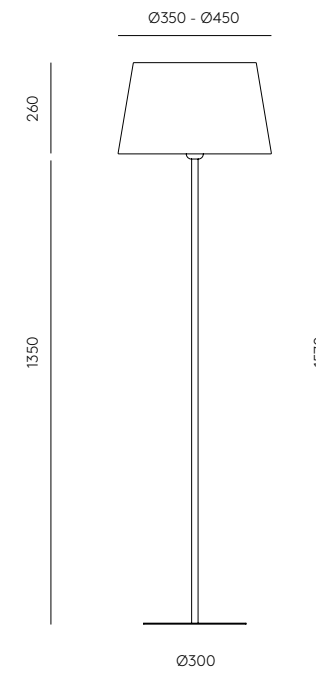

*Bombillas recomendadas B211 (7, 9W)
Recommended bulb B211 (7, 9W).