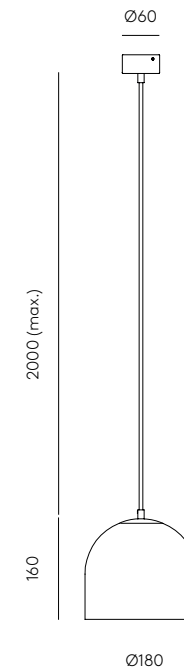

Colour image:
Banana Green