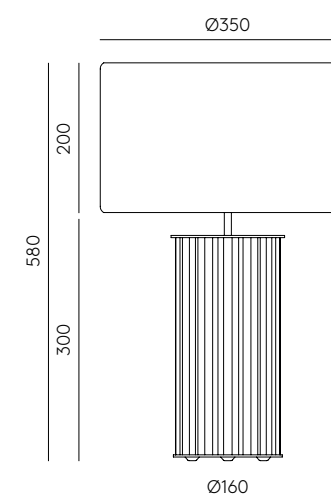

* image reference shade 801021/35 not included/
Pantalla imagen 801021/35 no incluida