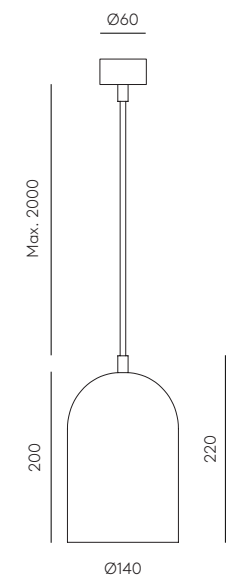

ICONS

*Hand painted. Pintado a mano