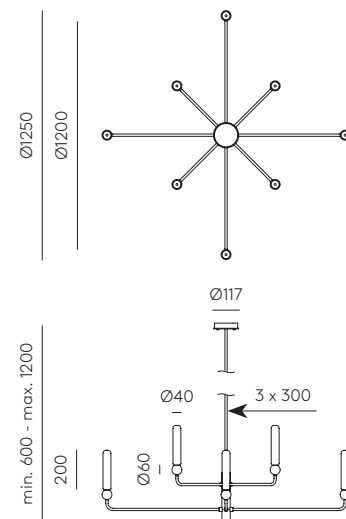

EN	MATERIALS Steel / Blown Glass / Marble			
	FINISHES	Body Matt Black Aged Gold	Marble White Black	Glass Opal
	SPECIFICATIONS (UE)	G9 LED Bulbs (Included) 8 x 5W 2700K 220-240 V, 50/60 Hz, 3600lm		
	ENERGY LABEL	E		
	ADJUSTABLE HEIGHT	The height is configured during the installation of the pendant, threading the different tubes (3 x 30cm)		

ES	MATERIALES Acero / Vidrio Soplado / Mármol			
	ACABADOS	Metal Negro Mate Oro Envejecido	Mármol Blanco Negro	Cristal Opal
	ESPECIFICACIONES (UE)	Bombillas G9 LED (Incluidas) 8 x 5W 2700K 220-240 V, 50/60 Hz, 3600lm		
	CLASIFICACIÓN ENERGÉTICA	E		
	ALTURA REGULABLE	La altura se configura durante la instalación del colgante, roscando los diferentes tubos (3 x 30cm)		

ICONS