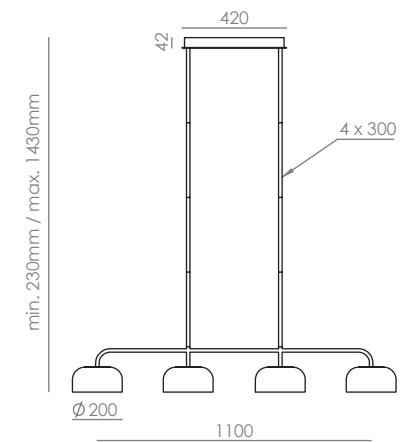

*Other smoked finish (Ambar / Greenish Brown / Grey / Blue) /
Otros acabados ahumados (Ambar / Marrón verdoso / Gris / Azul)