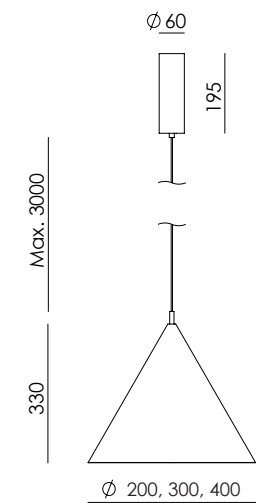

AC Studio
Design 2024

Image colours:
Mustard
Black

EN	
MATERIALS	Metal / Glass
FINISHES	Metal Matt white Matt black See colour palette p. 476 Diffuser Opal
SPECIFICATIONS (UE)	LED plate 12W 2700K 1100lm TRIAC dimmable 220-240V ·50/60 Hz
ENERGY LABEL	F

ES	
MATERIALES	Metal / Cristal
ACABADOS	Metal Negro mate Blanco mate Ver paleta de colores p. 476 Difusor Opal
ESPECIFICACIONES (UE)	Placa LED 12W 2700K 1100lm TRIAC Regulable 220-240V ·50/60 Hz
CLASIFICACIÓN ENERGÉTICA	F