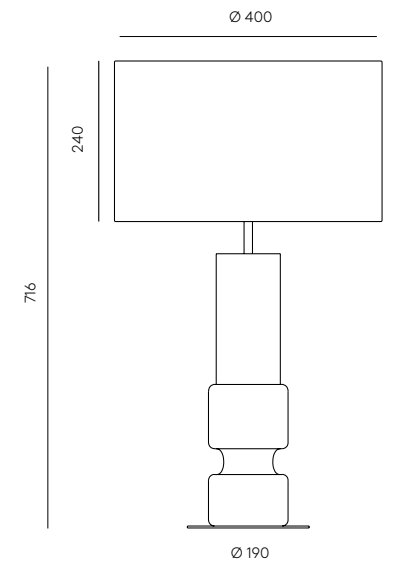

* image reference shade 801011/41 not included/
Pantalla imagen 801011/41 no incluida