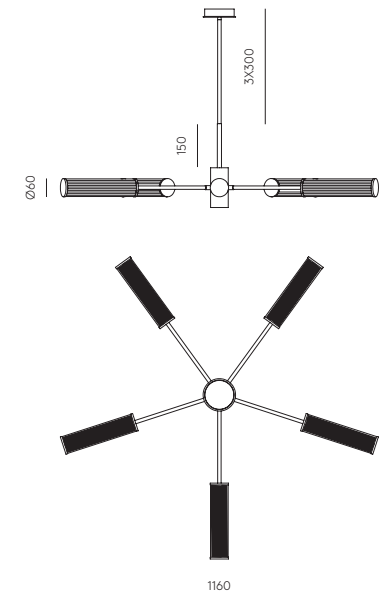

EN

MATERIALS	Steel / Glass
FINISHES	Metal Matt Black Aged Gold

SPECIFICATIONS (UE) 5 x LED Strip 7W – 2700K Dimmable
220-240V – 24V – 50/60Hz, 2500lm

ENERGY LABEL F

ADJUSTABLE HEIGHT The height is configured during the installation of the pendant, threading the different tubes (3x30 cm)

ES

MATERIALES	Acero / Vidrio
ACABADOS	Metal Negro mate Oro envejecido

ESPECIFICACIONES (UE) 5 x Tira LED 7W – 2700K Regulable
220-240V – 24V – 50/60Hz, 2500lm

CLASIFICACIÓN ENERGÉTICA F

ALTURA REGULABLE La altura se configura durante la instalación del colgante, roscando los diferentes tubos (3x30 cm)

ICONS