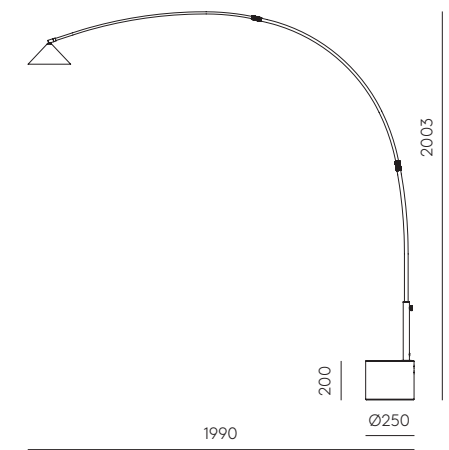

EN

MATERIALS	Steel / Marble / Acrylic	
FINISHES	Metal Matt brass Matt black	Base Black Marble White Marble
SPECIFICATIONS (UE)	Integrated Dimmable LED 17W 2700K, 9-21V, 50/60 Hz Dimmer on cable.	
ENERGY LABEL	F	

ES

MATERIALES	Acero / Mármol / Acrílico	
ACABADOS	Metal Oro mate Negro mate	Base Mármol Negro Mármol Blanco
ESPECIFICACIONES (UE)	LED integrado Regulable 17W 2700K, 9-21V, 50/60 Hz Regulador de pie en cable	
ETIQUETA ENERGÉTICA	F