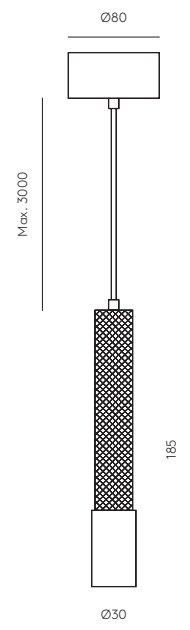

YCRO

C1297

EN	
MATERIALS	Steel
FINISHES	Metal Matt black Matt Brass
SPECIFICATIONS (UE)	Chip LED 8W - 2700K Dimmable 220-240V - 50/60 Hz 800lm
ENERGY LABEL	F

ES	
MATERIALES	Acero
ACABADOS	Metal Negro Mate Oro Mate
ESPECIFICACIONES (UE)	Chip LED 8W - 2700K Regulable 220-240V - 24V - 50/60 Hz 800lm
ETIQUETA ENERGÉTICA	F

ICONS

JF Sevilla
Design 2022