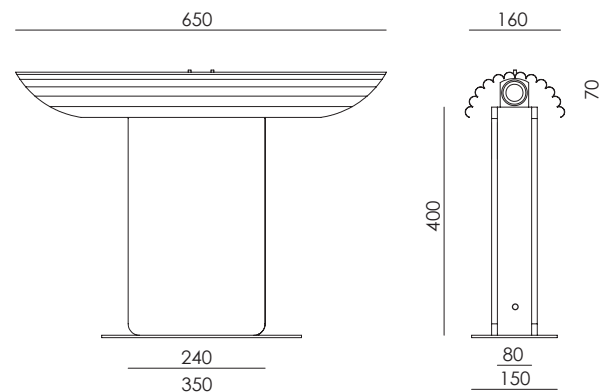

EN

MATERIALS	Metal / Glass / Marble	
FINISHES	Metal Matt Black Aged Gold Glass Opal	Marble Black White
SPECIFICATIONS (UE)	2 x Bulb G9 5W 810lm 2700K dimmer on cable 220-240 V, 50/60 Hz	
ENERGY LABEL	E	

ES

MATERIALES	Metal / Cristal / Mármol	
ACABADOS	Metal Negro Mate Oro envejecido Cristal Opal	Mármol Negro Blanco
ESPECIFICACIONES (UE)	2 x Bombilla G9 5W 810lm 2700K regulador en cable 220-240 V, 50/60 Hz	
CLASIFICACIÓN ENERGÉTICA	E