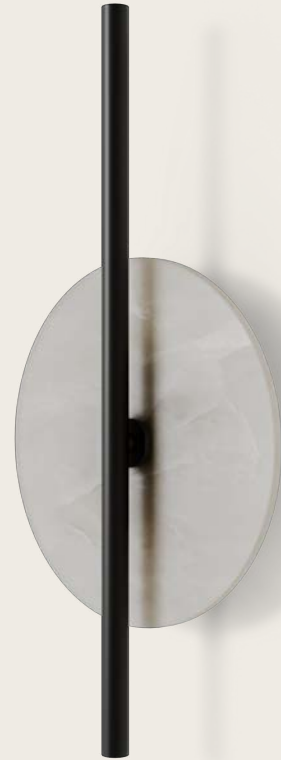

POINT

A1328