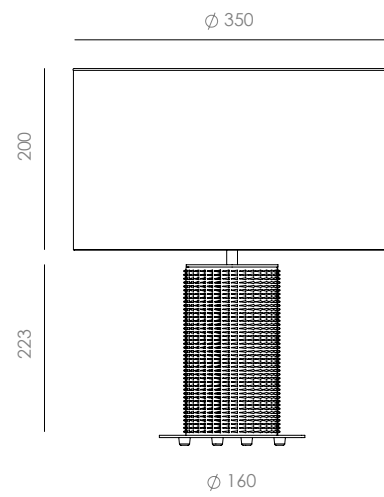

ICONS

* Shade 801011/32 not included/
Pantalla 801011/32 no incluida