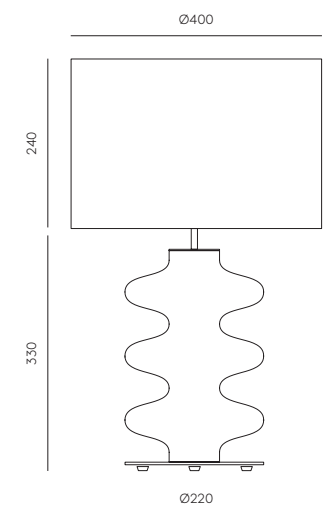

ICONS

* Shade 801021/41 not included/
Pantalla 801021/41 no incluida