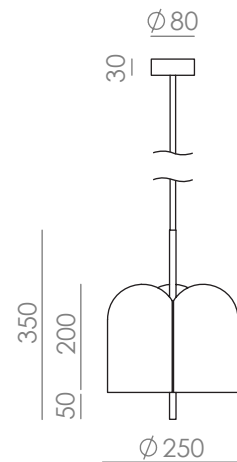

OKET

C1317

EN		
MATERIALS	Metal	
FINISHES	Body and canopy Matt brass Matt black	Shade Matt white Matt black
SPECIFICATIONS (UE)	LED plate dimmable 10W - 2700K - 810 lm 220-240V - 50/60 Hz	
ENERGY LABEL	F	

ES		
MATERIALES	Metal	
ACABADOS	Cuerpo y florón Oro mate Negro mate	Pantalla Blanco mate Negro mate
ESPECIFICACIONES (UE)	Placa LED regulable 10W - 2700K - 810 lm 220-240V - 50/60 Hz	
ETIQUETA ENERGÉTICA	F	

ICONS