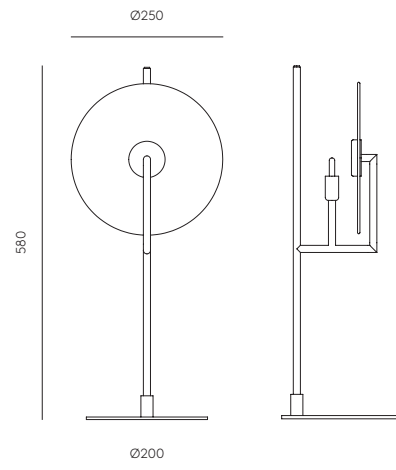

JF Sevilla
Design 2020

EN

MATERIALS	Steel
FINISHES	Metal Matt Black Details Matt Brass
SPECIFICATIONS (UE)	Bulb G9 (Included) 5W - 2700K, 220-240V, 50/60 Hz, 450lm
ENERGY LABEL	E
COMPATIBLE ACCESSORIES (NOT INCLUDED)	Alabaster - 1096/25, Glass - 1223, Ceramic - 1097/20, Metal - 1038/25, Stripped metal -1089/25

ES

MATERIALES	Acero
ACABADOS	Metal Negro Mate Detalles Oro Mate
ESPECIFICACIONES (UE)	Bombilla G9 (incluida) 5W - 2700K 220-240 V, 50/60 Hz, 450lm
CLASIFICACIÓN ENERGÉTICA	E
ACCESORIOS COMPATIBLES (NO INCLUIDO)	Alabastro - 1096/25, Cristal - 1223 Cerámica - 1097/20, Metal - 1038/25 Metal rayado - 1089/25

ICONS

Accessory image: 1097/20
Accesorio imagen:1097/20

EN

MATERIALS	Steel
FINISHES	Metal All black Black / Matt brass (head and details)
SPECIFICATIONS (UE)	Integrated LED chip 5W 2700K 24V-220-240V, 50 / 60Hz, 450lm Dimmer on cable
ENERGY LABEL	F

ES

MATERIALES	Acero
ACABADOS	Metal Todo negro Negro / Oro Mate (cabeza y detalles)
ESPECIFICACIONES (UE)	Chip LED integrado 5W 2700K 24V-220-240V, 50/60Hz, 450lm Regulador en cable
CLASIFICACIÓN ENERGÉTICA	F

ICONS