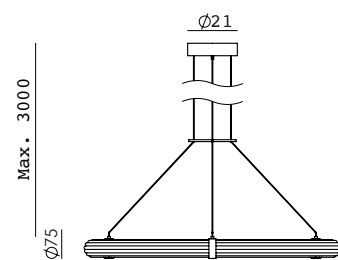

JF Sevilla
Design 2023

EN

MATERIALS	Metal / Acrylic
FINISHES	<table><tr><td>Metal</td><td>Details</td></tr><tr><td>Matt Black</td><td>Matt black</td></tr><tr><td>Aged Gold</td><td></td></tr><tr><td>Acrylic - Opal</td><td></td></tr></table>
SPECIFICATIONS (UE)	LED strip 22W dimmable (adjust power and temperature) 24V, 50/60Hz - 1850 lm
ENERGY LABEL	F

ES

MATERIALES	Metal / Acrílico
ACABADOS	<table><tr><td>Metal</td><td>Detalles</td></tr><tr><td>Negro mate</td><td>Negro mate</td></tr><tr><td>Oro envejecido</td><td></td></tr><tr><td>Acrílico - Opal</td><td></td></tr></table>
ESPECIFICACIONES (UE)	Tira LED 22W (ajusta potencia y temperatura) 24V, 50/60 Hz - 1850 lm
ETIQUETA ENERGÉTICA	F