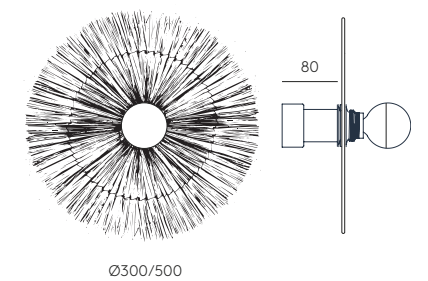

* Composition 3 pieces (each piece sold separately)/
Composición de 3 piezas (se vende por separado)