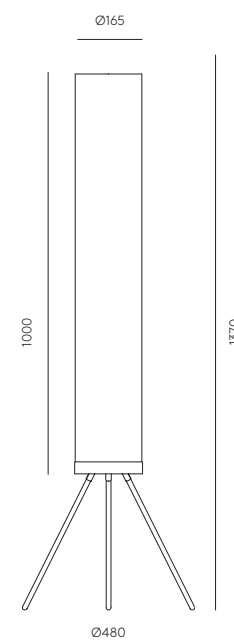

NOOI

P1276

EN	MATERIALS	Linen / Steel / Acrylic	
	FINISHES	Cream linen textile shade	
		Steel	Acrylic
		Matt black	Opal
	SPECIFICATIONS (UE)	T8 14W - 2700K Dimmer on cable 24V-220-240V, 50/60Hz 1400lm	
	ENERGY LABEL	E	

ES	MATERIALES	Lino / Metal / Acrílico	
	ACABADOS	Pantalla textil Lino Crema	
		Acero	Acrílico
		Negro mate	Opal
	ESPECIFICACIONES (UE)	T8 14W - 2700K Regulador en cable 24V-220-240V, 50/60 Hz 1400lm	
	ETIQUETA ENERGÉTICA	E	

ICONS IP20