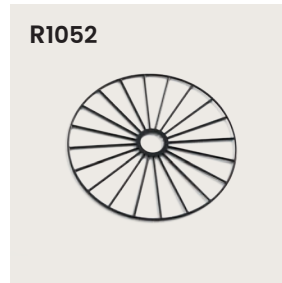

R1052

FINISH
GOLD
CHROME
BLACK
WHITE

MATERIAL
METAL

SIZES
Ø300
Ø600
Ø900