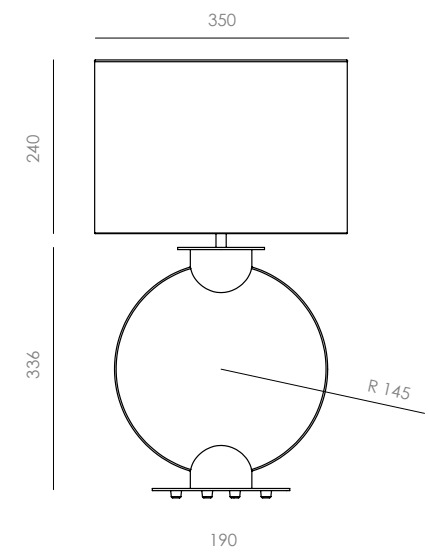

EN **MATERIALS** Metal / Glass

FINISHES

Metal	Shiny Gold	Glass
Matt Black	Chrome	(Hand painted)
Matt White	Satin	See colors palette
Matt Brass	Nickel	p. 476

SPECIFICATIONS (UE) E27 Max. 15 W (not included)
220-240 V, 50/60 Hz

DIMMABLE OPTION B211 9W (Dimmable) + Dimmer
Consult price list

ENERGY LABEL E

ES **MATERIALES** Metal / Vidrio

ACABADOS

Metal	Vidrio
Negro Mate	(Pintado a mano)
Blanco Mate	Consultar paleta de
Oro Mate	colores p. 476
Oro Brillo	
Cromo	
Níquel Satinado	

ESPECIFICACIONES (UE) E27 Max. 15 W (no incluida)
220-240 V, 50/60 Hz

POSIBILIDAD DE REGULACIÓN B211 9W (Regulable) + Regulador
Consultar tarifa de precios

CLASIFICACIÓN ENERGÉTICA E

ICONS IP20 CE E