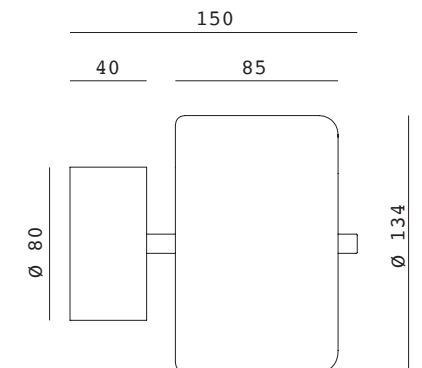

EN		
MATERIALS	Steel	Ceramics
FINISHES	Metal Shiny gold Matt brass Chrome White Black Nickel	Ceramics Hand painted See colour palette p. 476
SPECIFICATIONS (UE)	Direct LED plate 9W 2700K 220-240V, 50/60Hz	
ENERGY LABEL	F	

ES		
MATERIALES	Acero	Cerámica
ACABADOS	Metal Oro brillo Oro mate Cromo Blanco Negro Níquel	Cerámica Pintada a mano Consultar paleta de colores p. 476
ESPECIFICACIONES (UE)	Placa LED directa 9W 2700K 220-240 V, 50/60 Hz	
CLASIFICACIÓN ENERGÉTICA	F