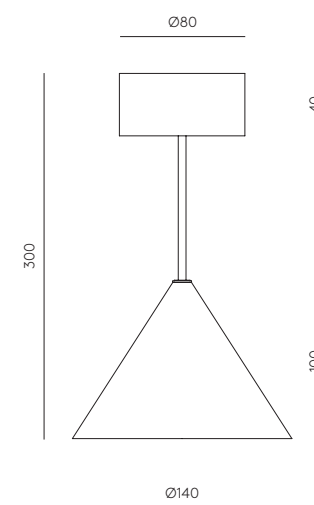

ICONIC

C1300

EN	MATERIALS Steel / Marble	
FINISHES	Metal Matt Black Aged Gold	Marble Finnish Marble
SPECIFICATIONS (UE)	LED plate 7W 2700K Dimmable 220-240V - 24V - 50/60 Hz	
ENERGY LABEL	F	

ES	MATERIALES Acero / Mármol	
ACABADOS	Metal Negro mate Oro envejecido	Mármol Finlandés
ESPECIFICACIONES (UE)	Placa LED 7W 2700K Regulable 220-240V - 24V - 50/60 Hz	
ETIQUETA ENERGÉTICA	F	

ICONS