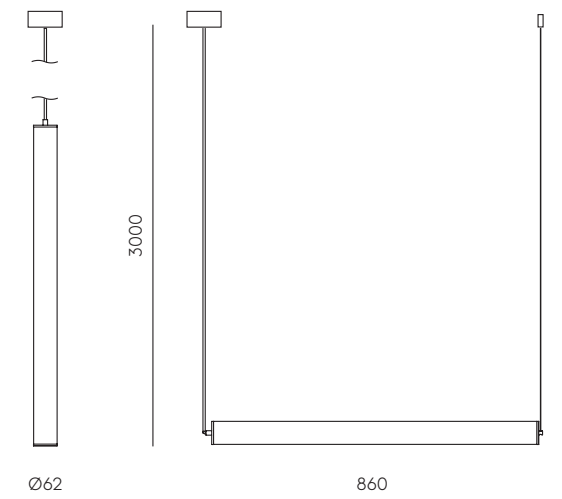

*Steel wire for horizontal use included/
Se puede configurar la posición vertical y horizontal de la lámpara con un único elemento