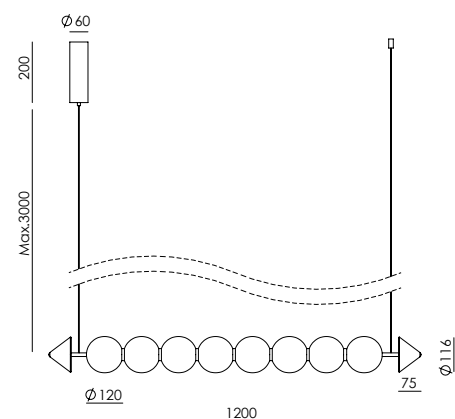

EN

MATERIALS	Metal / Marble / Glass	
FINISHES	Metal Matt black Aged gold Shade Opal	Marble Black White
SPECIFICATIONS (UE)	LED strip 22W 2700K 2400lm TRIAC dimmable 220-240V 50/60 Hz	
ENERGY LABEL	F	

ES

MATERIALES	Metal / Mármol / Vidrio	
ACABADOS	Metal Negro mate Oro envejecido Tulipa Opal	Mármol Negro Blanco
ESPECIFICACIONES (UE)	Tira de LED 22W 2700K 2400lm TRIAC regulable 220-240V 50/60 Hz	
CLASIFICACIÓN ENERGÉTICA	F