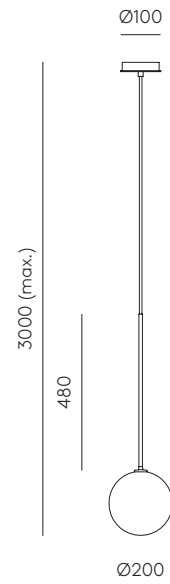

BALL

C1215

AC Studio
Design 2015

EN		
MATERIALS	Steel Blown glass	
FINISHES	Metal Matt Brass Matt Black	Shade (Included) Opal/Clear
SPECIFICATIONS (UE)	Bulb G9 Led (Included), 5W - 2700K, 220-240 V, 50/60 Hz, 500lm	
ENERGY LABEL	E	

ES		
MATERIALES	Acero Vidrio soplado	
ACABADOS	Metal Oro Mate Negro Mate	Cristal Opal/Transparente
ESPECIFICACIONES (UE)	Bombilla G9 Led (Incluida), 5W - 2700K, 220-240 V, 50/60 Hz, 500lm	
CLASIFICACIÓN ENERGÉTICA	E	

ICONS