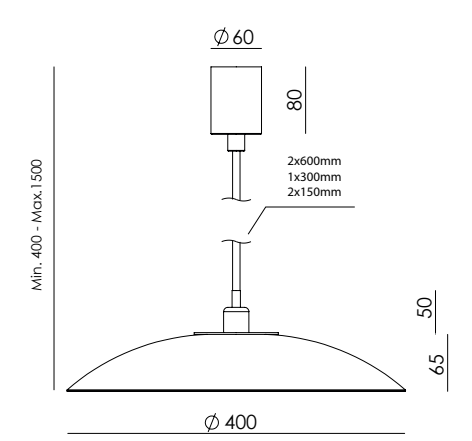

BETTY

C1338

EN	MATERIALS		Metal / Glass
	FINISHES	Metal	Glass
		Matt black Aged gold	Clear
	SPECIFICATIONS (UE)	LED plate 10W 2700K 1000lm TRIAC dimmable 220-240V 50/60 Hz	
	ENERGY LABEL	F	

ES	MATERIALES		Metal / Cristal
	ACABADOS	Metal	Cristal
		Negro mate Oro envejecido	Transparente
	ESPECIFICACIONES (UE)	Placa LED 10W 2700K 1000lm TRIAC Regulable 220-240V 50/60 Hz	
	CLASIFICACIÓN ENERGÉTICA	F	

ICONS

Colour glass:
Greenish Brown

*Other smoked finish (Ambar / Greenish Brown / Grey / Blue) /
Otros acabados ahumados (Ambar / Marrón verdoso / Gris / Azul)