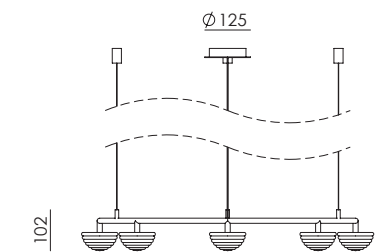

# HADO

C1331/8

Pepe Fornas  
Design 2024

<b>EN</b>	<b>MATERIALS</b>	Metal / Acrylic				
	<b>FINISHES</b>	<table border="0"> <tr> <td><b>Metal</b></td> <td><b>Glass</b></td> </tr> <tr> <td>Aged Gold</td> <td>Optic clear striped</td> </tr> </table>	<b>Metal</b>	<b>Glass</b>	Aged Gold	Optic clear striped
<b>Metal</b>	<b>Glass</b>					
Aged Gold	Optic clear striped					
	<b>SPECIFICATIONS (UE)</b>	8 x Bulb G4, 3W 1850lm 2700K dimmable 220-240 V, 50/60 Hz				
	<b>ENERGY LABEL</b>	E				