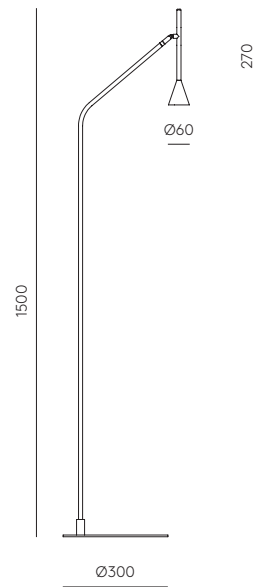

LYB

P1274

Pepe Fornas
Design 2019

EN	
MATERIALS	Steel
FINISHES	Metal Matt black
SPECIFICATIONS (UE)	Chip Led dimmable integrated Dimmer on cable 5W, 2700K 12 V, 50/60 Hz 500lm
ENERGY LABEL	F

ES	
MATERIALES	Acero
ACABADOS	Metal Negro mate
ESPECIFICACIONES (UE)	Chip Led regulable incluido Regulador en cable 5W, 2700K 12 V, 50/60 Hz 500lm
ETIQUETA ENERGÉTICA	F

ICONS