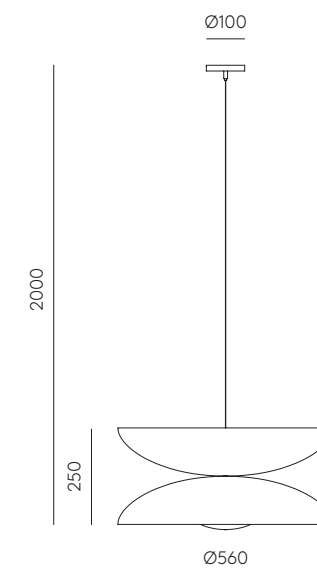

FEST

C1223

JF Sevilla
Design 2016

YOYO

C1222

Pepe Fornas
Design 2016

EN	MATERIALS Steel / Glass / Fabric Cable	
	FINISHES Metal Matt Black	Cable Black
	COLOR GLASS Turquoise, amber, pink, dark blue & brown. Glasses included.	
	SPECIFICATIONS (UE) 6 x E27 Max. 15W (Not included) 220-240 V, 50/60 Hz	
	ENERGY LABEL E	

ES	MATERIALES Acero / Vidrio / Cable Textil	
	ACABADOS Metal Negro mate	Cable Negro
	COLORES CRISTAL Turquesa, ámbar, rosa, azul oscuro y marrón. Cristales incluidos.	
	ESPECIFICACIONES (UE) 6 x E27 Max. 15W (No incluida) 220-240 V, 50/60 Hz	
	ETIQUETA ENERGÉTICA E	

*Bulb image: B038/GOLD.
Bombilla imagen: B038/ORO.

ICONS

EN	MATERIALS Steel	
	FINISHES Metal Matt black	Diffuser Matt brass Chrome Matt Black Matt White
	SPECIFICATIONS (UE) G9 Led Bulbs (Included) 3 x 3,5W - 2700K 220-240 V, 50/60 Hz 900lm	
	ENERGY LABEL E	

ES	MATERIALES Acero	
	ACABADOS Metal Negro mate	Difusor Oro mate Cromo Negro Mate Blanco Mate
	ESPECIFICACIONES (UE) Bombillas G9 Led (Incluida) 3 x 3,5W - 2700K 220-240 V, 50/60 Hz 900lm	
	CLASIFICACIÓN ENERGÉTICA E	

ICONS