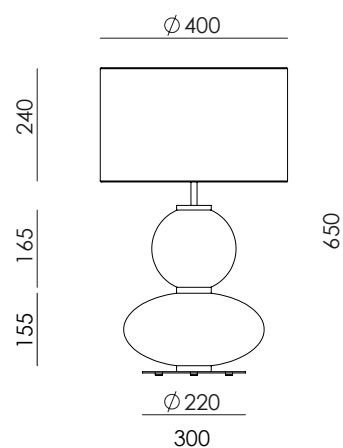

* RECOMMENDED SHADE 4025
PANTALLA RECOMENDADA 4025

EN	MATERIALS Metal / Glass	
	FINISHES Metal Matt black	Glass See colour palette p. 476 Washers Matt black
	SPECIFICATIONS (UE) E27 max. 15W LED (Not included) 220-240V, 50/60 Hz	
	DIMMABLE OPTION B211 9W (Dimmable) + Dimmer: Consult price list	
	ENERGY LABEL F	

ES	MATERIALES Metal / Vidrio	
	ACABADOS Metal Negro mate	Vidrio Consultar paleta de colores p. 476 Arandelas Negro mate
	ESPECIFICACIONES (UE) E27 max. 15W LED (No incluida) 220-240V, 50/60 Hz	
	POSIBILIDAD DE REGULACIÓN B211 9W (Regulable) + Regulador Consultar tabla de precios	
	CLASIFICACIÓN ENERGÉTICA F