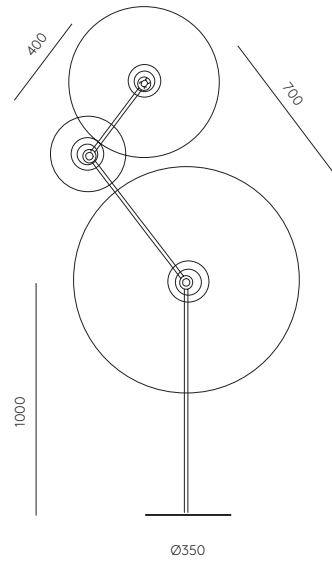

ARTIC

P1256

Pepe Fornas
Design 2020

EN		
MATERIALS	Steel	
FINISHES	Metal Matt black	Lampholder Matt brass
ACCESSORIES	Image reference accessory 1125 - 30, 60, 90 cm or 1134 - 30,50 or 70 cm (Not included)	
SPECIFICATIONS (UE)	3 x E27 (Bulbs not included) 220-240 V, 50/60 Hz	
ENERGY LABEL	E	

ES		
MATERIALES	Acero	
ACABADOS	Metal Negro mate	Portalámparas Oro mate
ACCESORIOS	Accesorio imagen 1125 - 30, 60, 90 cm o 1134 - 30,50 o 70 cm (No incluido)	
ESPECIFICACIONES (UE)	3 x E27 (Bombillas no incluidas) 220-240 V, 50/60 Hz	
ETIQUETA ENERGÉTICA	E	

ICONS