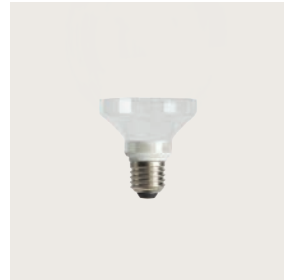

B041 100X110
E27
COB 3W
350 lm
2700K
Regulable / Dimmable