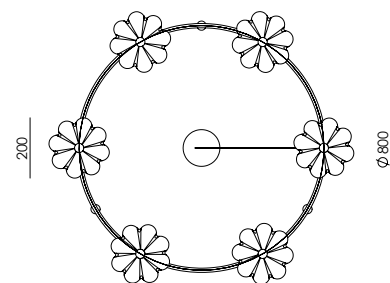

EN	
MATERIALS	Metal / Glass
FINISHES	Metal Matt black Aged gold Glass Opal
SPECIFICATIONS (UE)	6 x G9 7W 2700K 3500lm TRIAC dimmable 220-240V ·50/60 Hz
ENERGY LABEL	F

ES	
MATERIALES	Metal / Cristal
ACABADOS	Metal Negro mate Oro envejecido Cristal Opal
ESPECIFICACIONES (UE)	6 x G9 7W 2700K 3500lm TRIAC Regulable 220-240V ·50/60 Hz
CLASIFICACIÓN ENERGÉTICA	F