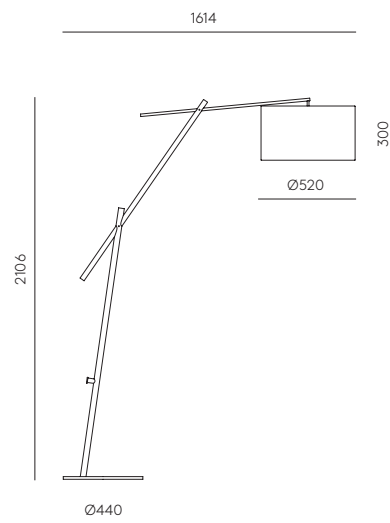

ARIO

P1234

AC Studio
Design 2017

EN		
MATERIALS	Steel / Cotton Shade	
FINISHES	Metal Matt Black	Shade Black
SPECIFICATIONS (UE)	E27 Max. 60W (Not included) 220-240 V, 50/60 Hz	
ENERGY LABEL	E	

ES		
MATERIALES	Acero / Pantalla Algodón	
ACABADOS	Metal Negro Mate	Pantalla Negra
ESPECIFICACIONES (UE)	E27 Max. 60W (No incluida) 220-240 V, 50/60 Hz	
ETIQUETA ENERGÉTICA	E	

ICONS

*Bombilla recomendada B211 (7, 9W).
Recommended bulb B211 (7, 9W).

NERA

P1229

Pepe Fornas
Design 2020

EN		
MATERIALS	Steel / Wood / Acrylic	
FINISHES	Metal Matt Black	Wood Matt Black
SPECIFICATIONS (UE)	LED COB integrated 8W 3000K (Included) 220-240 V, 50/60 Hz Touch me - Dimmable	
ENERGY LABEL	E	

ES		
MATERIALES	Acero / Madera / Acrílico	
ACABADOS	Metal Negro Mate	Madera Negro Mate
ESPECIFICACIONES (UE)	COB LED integrado 8W 3000K (Incluida) 220-240 V, 50/60 Hz Touch me - Regulable	
ETIQUETA ENERGÉTICA	E	

ICONS