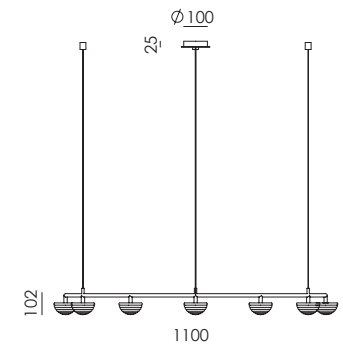

ICONS

EN

MATERIALS	Metal / Acrylic	
FINISHES	Metal Aged Gold	Glass Optic clear striped
SPECIFICATIONS (UE)	12 x Bulb G4, 3W 2150m 2700K dimmable 220-240 V, 50/60 Hz	
ENERGY LABEL	E