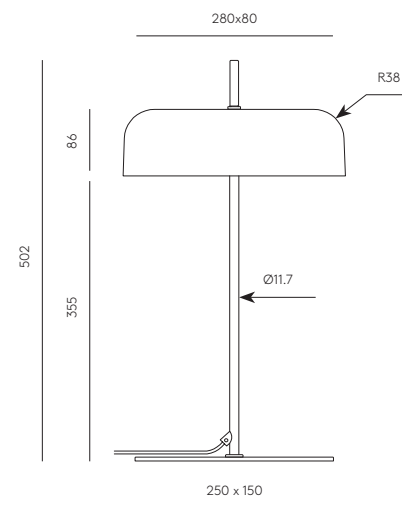

Pepe Fornas
Design 2022

EN	MATERIALS Steel / Glass	
	FINISHES Metal Matt Black Matt Brass	Glass Opal
	SPECIFICATIONS (UE) Bulbs G9 Led (Included) 2 x 5W - 2700K 220-240 V, 50/60 Hz	
	ENERGY LABEL E	

ES	MATERIALES Acero / Vidrio	
	ACABADOS Metal Negro mate Oro mate	Vidrio Opal
	ESPECIFICACIONES (UE) Bombillas G9 Led (Incluidas) 2 x 5W - 2700K 220-240 V, 50/60 Hz	
	CLASIFICACIÓN ENERGÉTICA E