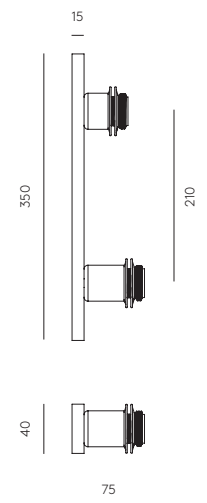

* Accessories and bulbs not included/
Accesorios y bombillas no incluidas

ICONS

ICONS