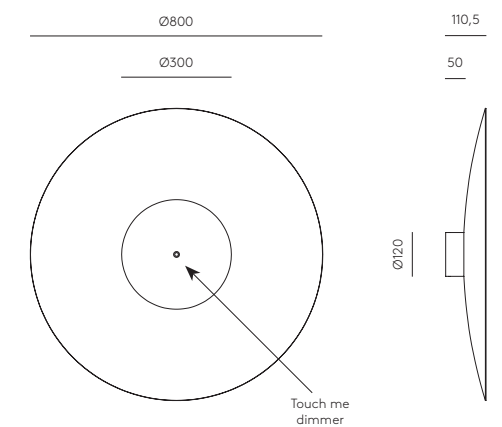

AC Studio
Design 2023

EN	
MATERIALS	Metal / Acrylic / Crystal
FINISHES	Body Matt Black Diffuser Mirror
SPECIFICATIONS (UE)	25W 2700K LED strip Touch me dimmable 24V-220-240V, 50/60Hz, 800lm
ENERGY LABEL	F

ES	
MATERIALES	Metal / Acrílico / Cristal
ACABADOS	Cuerpo Negro Mate Difusor Espejo
ESPECIFICACIONES (UE)	Tira LED 25W 2700K Touch me regulable 24V-220-240V, 50/60 Hz, 800lm
CLASIFICACIÓN ENERGÉTICA	F