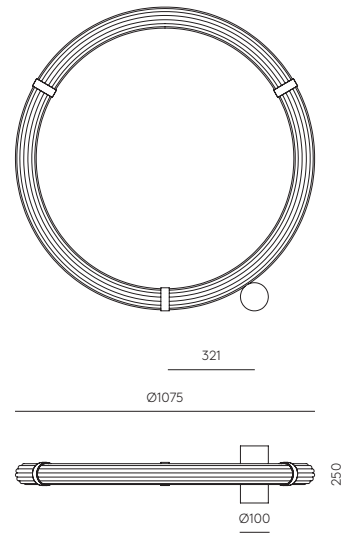

JF Sevilla
Design 2023

EN	MATERIALS			Metal / Acrylic / Marble
	FINISHES	Metal	Marble	Acrylic
		Matt Black Aged Gold	Black	Opal
	SPECIFICATIONS (UE)	LED strip 20W 2700K 1800lm Dimmer on cable 24V, 50/60Hz		
	ENERGY LABEL	F		

ES	MATERIALES			Metal / Acrílico / Mármol
	ACABADOS	Metal	Mármol	Acrílico
		Negro mate Oro envejecido	Negro	Opal
	ESPECIFICACIONES (UE)	Tira LED 20W 2700K 1800lm Regulable en cable 24V, 50/60 Hz		
	ETIQUETA ENERGÉTICA	F