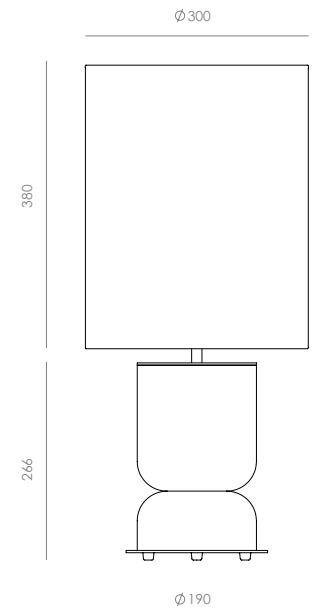

ICONS

* Shade 801011/32 not included/
Pantalla 801011/32 no incluida