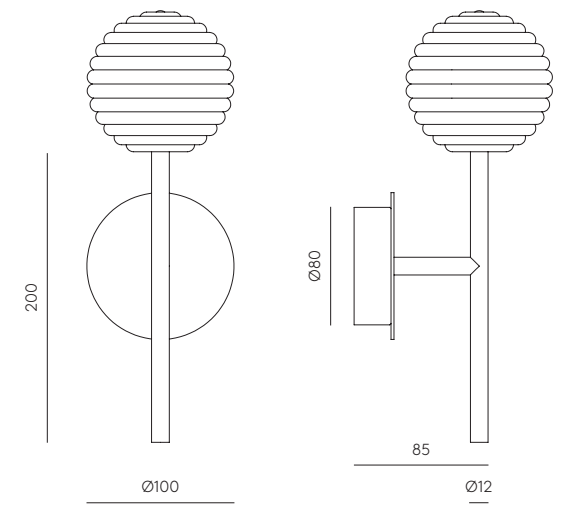

EN	MATERIALS	Steel Glass	
	FINISHES	Metal Matt black Aged gold	Glass Striped glass Transparent
	SPECIFICATIONS (UE)	G4 LEDs 3W 2700K (Included) 220-240V, 50/60Hz 450lm	
	ENERGY LABEL	E	

ES	MATERIALES	Acero Vidrio	
	ACABADOS	Metal Negro mate Oro envejecido	Cristal Cristal rayado Transparente
	ESPECIFICACIONES (UE)	G4 LED 3W 2700K (Incluida) 220-240 V, 50/60 Hz 450lm	
	CLASIFICACIÓN ENERGÉTICA	E