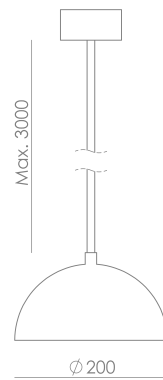

BIG DUSSA

C1307/L

Pepe Fornas
Design 2023

EN		
MATERIALS	Metal Marble	
FINISHES	Body Matt black Aged gold	Shade Travertine
SPECIFICATIONS (UE)	LED plate 9W 900lm 2700K TRIAC dimmable 220-240 V, 50/60 Hz	
ENERGY LABEL	E	

ES		
MATERIALES	Mármol Metal	
ACABADOS	Cuerpo Negro mate Oro envejecido	Tulipa Travertino
ESPECIFICACIONES (UE)	Placa LED 9W 900lm 2700K Regulable TRIAC 220-240 V, 50/60 Hz	
CLASIFICACIÓN ENERGÉTICA	E	

ICONS