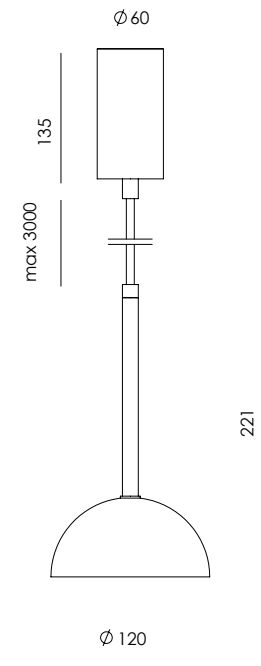

DUSSA

C1307

Pepe Fornas
Design 2022

EN		
MATERIALS	Steel/Marble	
FINISHES	Metal Matt black Aged gold	Mármol Black White
SPECIFICATIONS (UE)	Led Plate 9W 2700K Dimmer Dali-Push driver 24 V, 50/60 Hz 900lm	

ES		
MATERIALES	Metal / Mármol	
ACABADOS	Metal Negro mate Oro envejecido	Mármol Negro Blanco
ESPECIFICACIONES (UE)	Placa LED 9W - 2700K Regulador por Dali-Push 24 V, 50/60 Hz 900lm	

ICONS