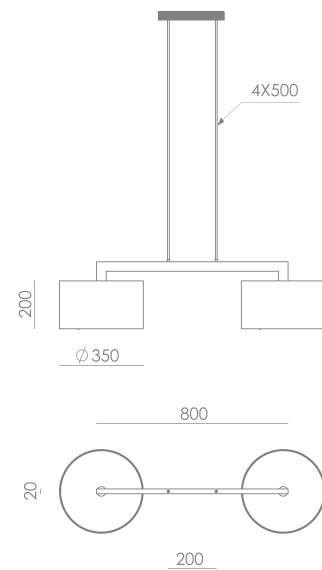

JF Sevilla
Design 2023

EN			
MATERIALS	Metal / Acrylic / Leather		
FINISHES	Metal Matt black	Shade Black leather Orange leather Light brown leather Dark brown leather	Diffuser Squared transparent acrylic
SPECIFICATIONS (UE)	2 x Dimmable E27 LED (Included) 9W - 2700 K - 1440 lm, 220-240 - 50/60 Hz		
ENERGY LABEL	E		
ADJUSTABLE HEIGHT	The height is configured during the installation of the pendant, threading the different tubes (4x50 cm)		

ES			
MATERIALES	Metal / Acrílico / Cuero		
ACABADOS	Metal Negro mate	Pantalla Cuero negro Cuero naranja Cuero marrón claro Cuero marrón oscuro	Difusor Acrílico transparente cuadrículado
ESPECIFICACIONES (UE)	2 x E27 LED regulable (Incluidas) 9W - 2700 K - 1440 lm, 220-240 - 50/60 Hz		
ETIQUETA ENERGÉTICA	E		
ALTURA REGULABLE	La altura se configura durante la instalación del colgante, roscando los diferentes tubos (4x50cm)