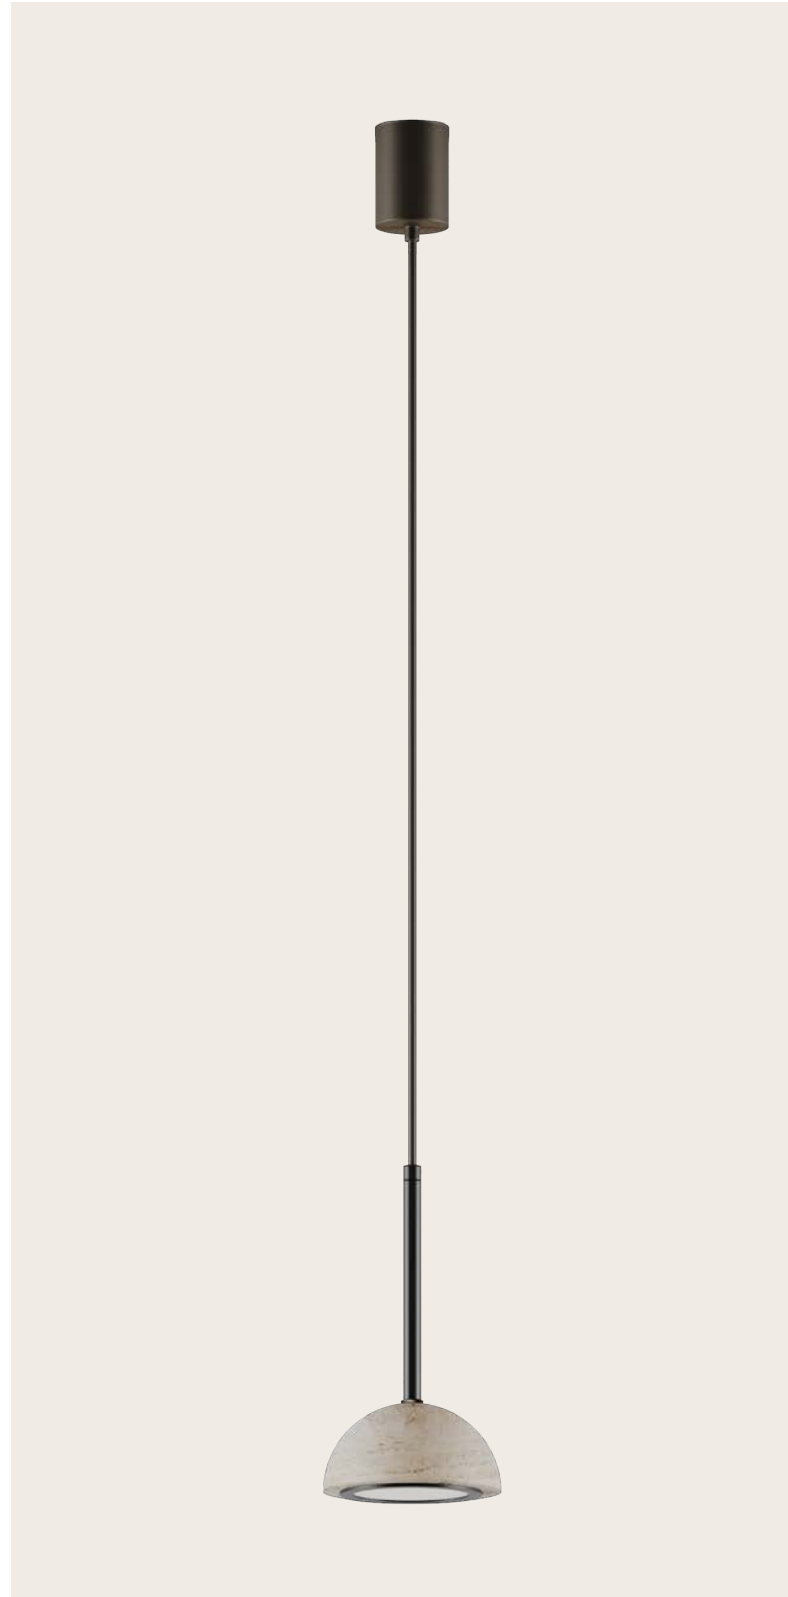

BIG DUSSA

C1307/L

Pepe Fornas
Design 2023

EN		
MATERIALS	Metal Marble	
FINISHES	Body Matt black Aged gold	Shade Travertine
SPECIFICATIONS (UE)	LED plate 9W 900lm 2700K TRIAC dimmable 220-240 V, 50/60 Hz	
ENERGY LABEL	E	

ES		
MATERIALES	Mármol Metal	
ACABADOS	Cuerpo Negro mate Oro envejecido	Tulipa Travertino
ESPECIFICACIONES (UE)	Placa LED 9W 900lm 2700K Regulable TRIAC 220-240 V, 50/60 Hz	
CLASIFICACIÓN ENERGÉTICA	E	

ICONS