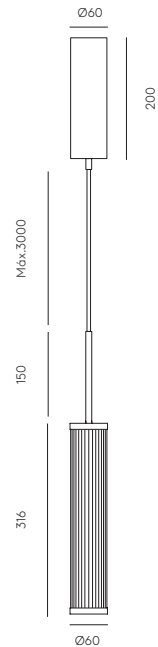

ISON

C1298

EN

MATERIALS	Steel / Glass	
FINISHES	Metal Matt black Aged gold	Shade Clear striped glass

SPECIFICATIONS (UE) LED strip 8W – 2700K
Dimmable by TRIAC
220-240V – 24V – 50/60Hz
900lm

ES

MATERIALES	Acero / Vidrio	
ACABADOS	Metal Negro mate Oro envejecido	Pantalla Vidrio estriado

ESPECIFICACIONES (UE) Tira LED 8W – 2700K
Regulable por TRIAC
220-240V – 24V – 50/60 Hz
900lm

ICONS