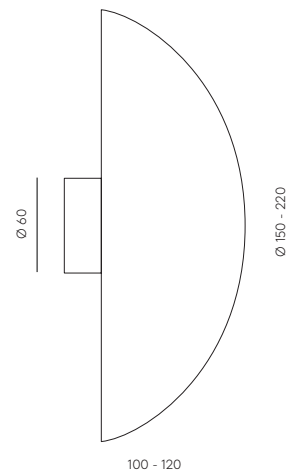

Pepe Fornas
Design 2019

EN	MATERIALS Steel	
FINISHES	Canopy Matt Black	Diffuser Matt Black Matt white Matt Gold See color palette
SPECIFICATIONS (UE)	A1120/15 COB LED 9W- 2700K Dimmable - 220 - 240V - 24V, 50/60 Hz	A1120/22 COB LED 12W- 2700K Dimmable - 220 - 240V - 24V, 50/60 Hz
ENERGY LABEL	F	

ES	MATERIALES Acero	
FINISHES	Florón Negro mate	Difusor Oro Mate Negro Mate Blanco mate Ver paleta de color
SPECIFICATIONS (UE)	A1120/15 Placa LED 9W- 2700K Regulable - 220 - 240V - 24V, 50/60 Hz	A1120/22 Placa LED 12W- 2700K Regulable - 220 - 240V - 24V, 50/60 Hz
CLASIFICACIÓN ENERGÉTICA	F