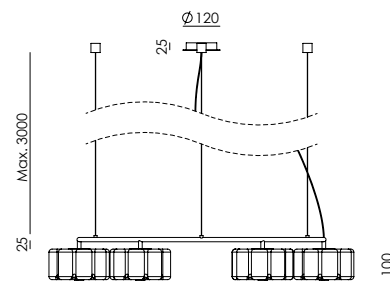

EN	
MATERIALS	Metal / Glass
FINISHES	Metal Matt black Aged gold Glass Opal
SPECIFICATIONS (UE)	6 x G9 7W 2700K 3500lm TRIAC dimmable 220-240V ·50/60 Hz
ENERGY LABEL	F

ES	
MATERIALES	Metal / Cristal
ACABADOS	Metal Negro mate Oro envejecido Cristal Opal
ESPECIFICACIONES (UE)	6 x G9 7W 2700K 3500lm TRIAC Regulable 220-240V ·50/60 Hz
CLASIFICACIÓN ENERGÉTICA	F