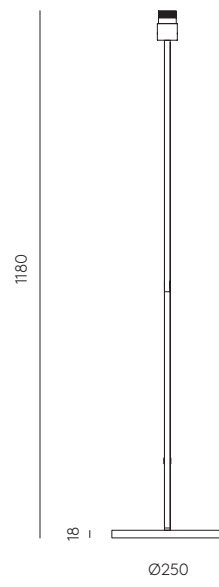

HEDRA

P1159

AC Studio
Design 2022

EN			
MATERIALS	Steel / Marble		
FINISHES	Metal Matt gold Matt black	Shade (not included) 801011/41	Marble Matt black
SPECIFICATIONS (UE)	E27LED regulable 9W 2700K (included), 220-240 V, 50/60 Hz 300lm		
ENERGY LABEL	E		

ES			
MATERIALES	Acero / Mármol		
ACABADOS	Metal Negro mate Oro envejecido	Pantalla (no incluida) 801011/41	Mármol Negro mate
ESPECIFICACIONES (UE)	E27LED regulable 9W 2700K (incluida) 230V, 50/60 Hz 300lm		
ETIQUETA ENERGÉTICA	E		

ICONS

*Bombillas recomendadas B211 7/9W.
Recommended bulb B211 7/9W.

ENDO

P1156

Pepe Fornas
Design 2013

EN		
MATERIALS	Steel / Blown Glass	
FINISHES	Metal Matt Brass Chrome	Glass shade (included) Opal
SPECIFICATIONS (UE)	Bulb G9 Led - 5W (Included) 2700K 220-240 V, 50/60 Hz 500lm	
ENERGY LABEL	E	

ES		
MATERIALES	Acero / Vidrio Soplado	
ACABADOS	Metal Oro Mate Cromo	Cristal (Incluido) Opal
ESPECIFICACIONES (UE)	Bombilla G9 Led - 5W (Incluida) 2700K 220-240 V, 50/60 Hz 500lm	
ETIQUETA ENERGÉTICA	E	

ICONS