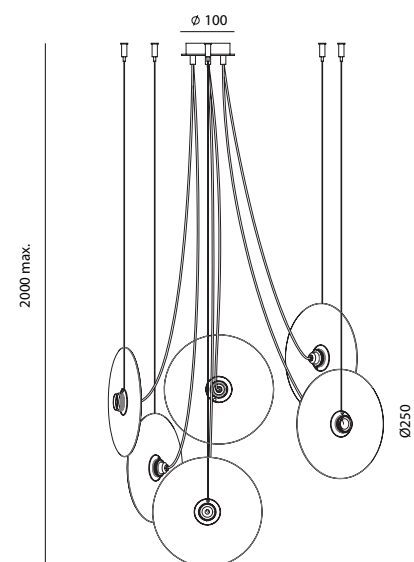

Pepe Fornas
Design 2016

EN	MATERIALS Steel / Glass / Fabric Cable	
	FINISHES Metal Matt Black	Cable Black
	COLOR GLASS Turquoise, amber, pink, dark blue & brown. Glasses included.	
	SPECIFICATIONS (UE) 6 x E27 Max. 15W (Not included) 220-240 V, 50/60 Hz	
	ENERGY LABEL E	

ES	MATERIALES Acero / Vidrio / Cable Textil	
	ACABADOS Metal Negro mate	Cable Negro
	COLORES CRISTAL Turquesa, ámbar, rosa, azul oscuro y marrón. Cristales incluidos.	
	ESPECIFICACIONES (UE) 6 x E27 Max. 15W (No incluida) 220-240 V, 50/60 Hz	
	ETIQUETA ENERGÉTICA E	

*Bulb image: B038/GOLD.
Bombilla imagen: B038/ORO.

ICONS

EN	MATERIALS Steel	
	FINISHES Metal Matt black	Diffuser Matt brass Chrome Matt Black Matt White
	SPECIFICATIONS (UE) G9 Led Bulbs (Included) 3 x 3,5W - 2700K 220-240 V, 50/60 Hz 900lm	
	ENERGY LABEL E	

ES	MATERIALES Acero	
	ACABADOS Metal Negro mate	Difusor Oro mate Cromo Negro Mate Blanco Mate
	ESPECIFICACIONES (UE) Bombillas G9 Led (Incluida) 3 x 3,5W - 2700K 220-240 V, 50/60 Hz 900lm	
	CLASIFICACIÓN ENERGÉTICA E