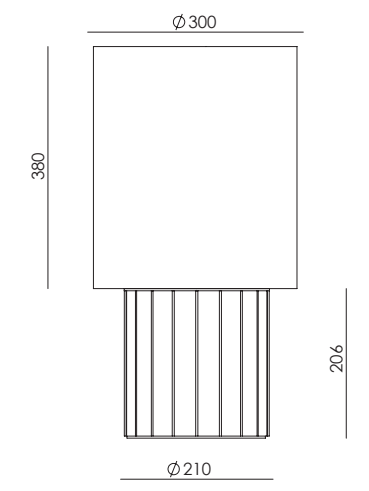

ICONS

* Image shade 11532 not included/
Pantalla imagen 11532 no incluida