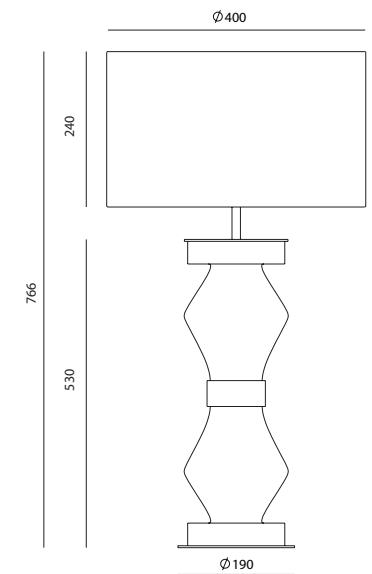

* image reference shade 801011/41 not included/
Pantalla imagen 801011/46 no incluida

ICONS