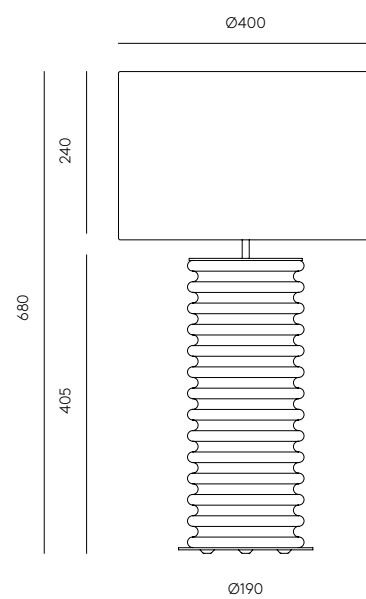

ICONS

* Image shade 801021/41 not included/
Pantalla imagen 801021/41 no incluida