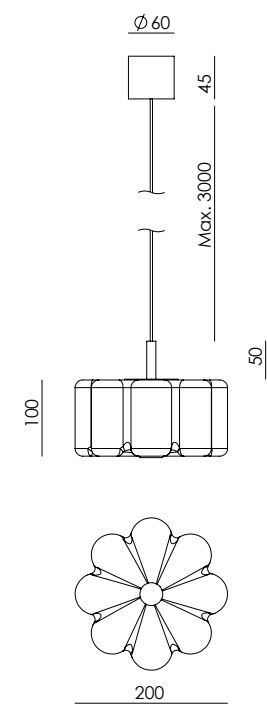

FLOW

C1339

EN	
MATERIALS	Metal / Glass
FINISHES	Metal Matt black Aged gold Glass Opal
SPECIFICATIONS (UE)	G9 7W 2700K 650lm TRIAC dimmable 220-240V 50/60 Hz
ENERGY LABEL	F

ES	
MATERIALES	Metal / Cristal
ACABADOS	Metal Negro mate Oro envejecido Cristal Opal
ESPECIFICACIONES (UE)	G9 7W 2700K 650lm TRIAC Regulable 220-240V 50/60 Hz
CLASIFICACIÓN ENERGÉTICA	F

ICONS