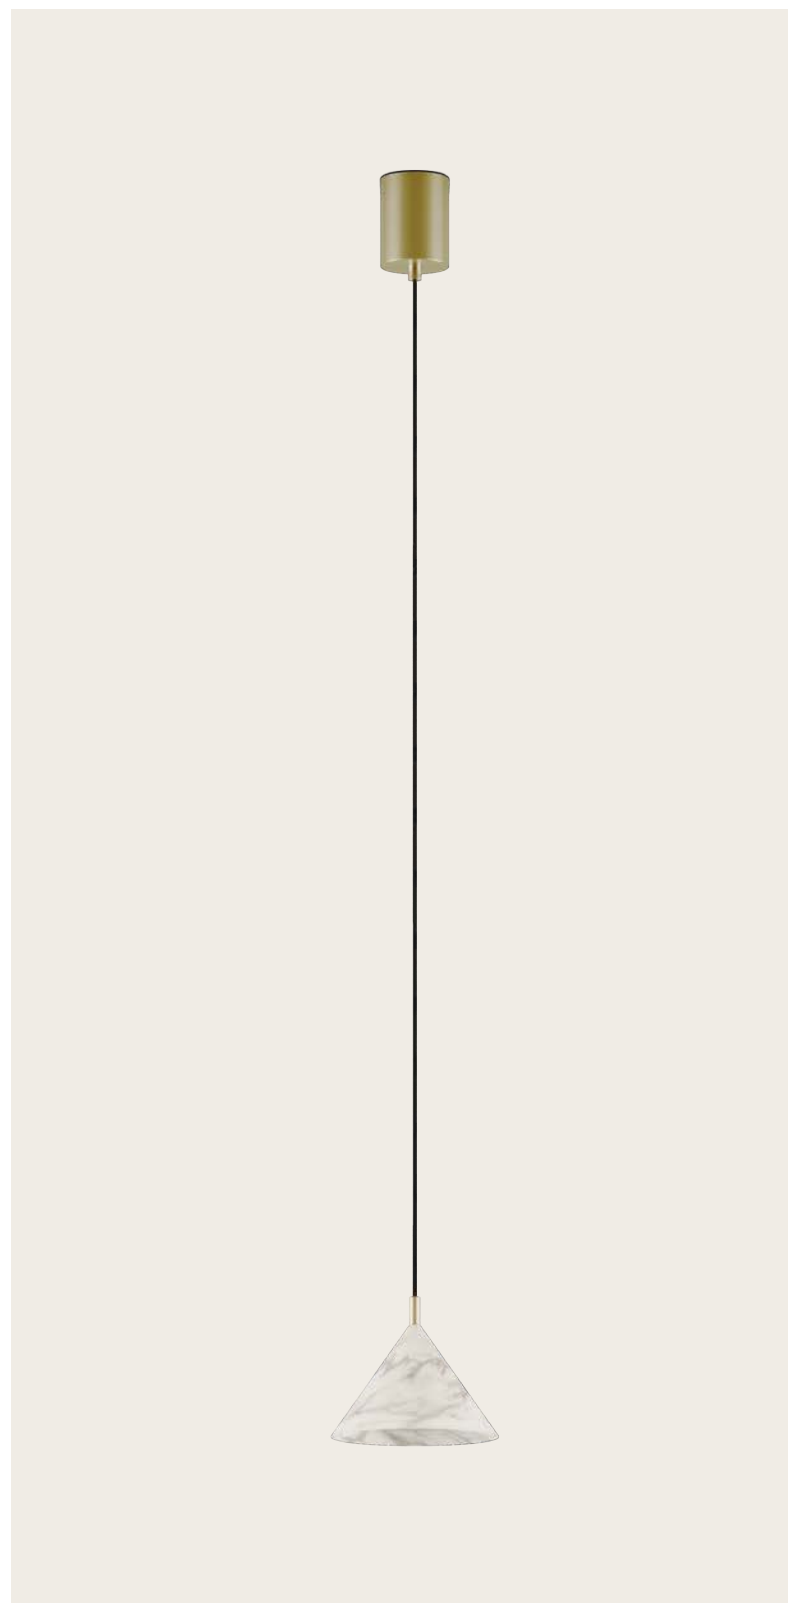

ANZA

C1336

Pepe Fornas
Design 2024

EN	MATERIALS Metal / Marble	
FINISHES	Metal Matt black Aged gold	Marble Black White
SPECIFICATIONS (UE)	LED plate 9W 2700K 900lm dimmable 220-240V -50/60 Hz	
ENERGY LABEL	F	

ES	MATERIALES Metal / Mármol	
ACABADOS	Metal Negro mate Oro envejecido	Marmol Negro Blanco
ESPECIFICACIONES (UE)	Placa LED 9W 2700K 900lm regulable 220-240V -50/60 Hz	
CLASIFICACIÓN ENERGÉTICA	F	

ICONS