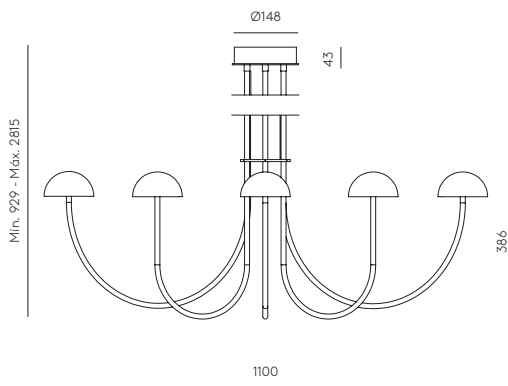

EN

MATERIALS	Steel/Marble	
FINISHES	Steel	Marble
	Matt black	Black
	Aged gold	White
	Matt black	Travertine

SPECIFICATIONS (UE) 6 x Led Plate 9W 2700K
Dimmer Dali-Push driver
24 V, 50/60 Hz
2500lm

ADJUSTABLE HEIGHT The height is configured during the installation of the pendant, threading the different tubes (4x50 cm)

ES

MATERIALES	Metal / Mármol	
ACABADOS	Metal	Mármol
	Negro mate	Negro
	Oro envejecido	Blanco
	Negro mate	Travertino

ESPECIFICACIONES (UE) 6 x Placa LED 9W - 2700K
Regulador por Dali-Push
24 V, 50/60 Hz
2500lm

ALTURA REGULABLE La altura se configura durante la instalación del colgante, roscando los diferentes tubos (4x50 cm)