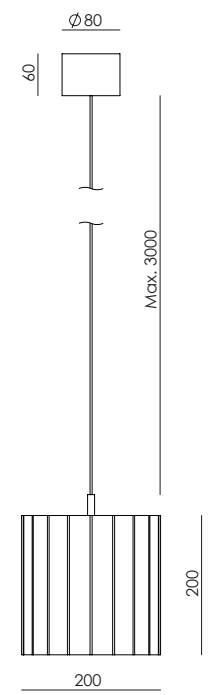

Colour ceramics:
Green leaf