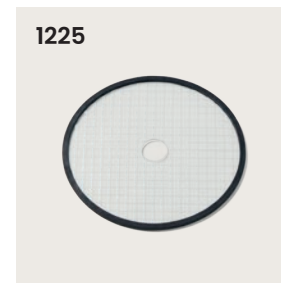

1225

FINISH
TEXTURED

MATERIAL
GLASS

SIZES
Ø300
Ø500