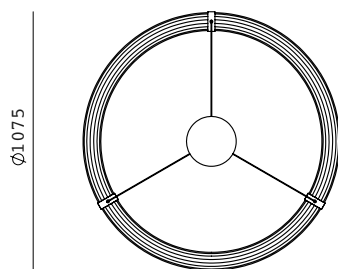

JF Sevilla
Design 2023

EN

MATERIALS	Metal / Acrylic
FINISHES	<table><tr><td>Metal</td><td>Details</td></tr><tr><td>Matt Black</td><td>Matt black</td></tr><tr><td>Aged Gold</td><td></td></tr><tr><td>Acrylic - Opal</td><td></td></tr></table>
SPECIFICATIONS (UE)	LED strip 22W dimmable (adjust power and temperature) 24V, 50/60Hz - 1850 lm
ENERGY LABEL	F

ES

MATERIALES	Metal / Acrílico
ACABADOS	<table><tr><td>Metal</td><td>Detalles</td></tr><tr><td>Negro mate</td><td>Negro mate</td></tr><tr><td>Oro envejecido</td><td></td></tr><tr><td>Acrílico - Opal</td><td></td></tr></table>
ESPECIFICACIONES (UE)	Tira LED 22W (ajusta potencia y temperatura) 24V, 50/60 Hz - 1850 lm
ETIQUETA ENERGÉTICA	F