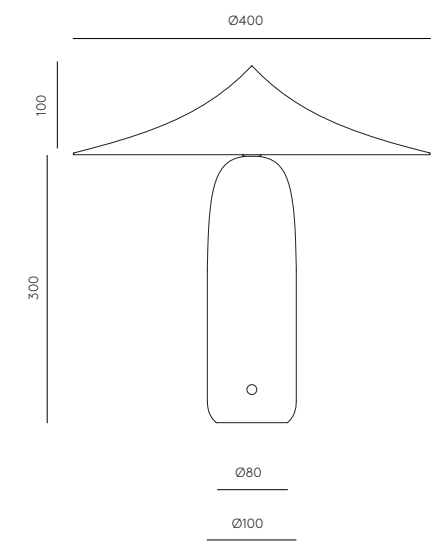

ICONS IP20 CE RoHS WEEE A++