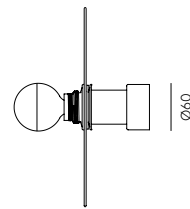

50 / 100 / 150 / 200 / 250

ICONS

EN

MATERIALS	Steel / Glass	
FINISHES	Metal Shiny Gold Chrome White Black	Glass Amber Pink Dark Blue Turquoise Brown
SPECIFICATIONS (UE)	E27 Max. 15W (Not included) 220-240 V, 50/60 Hz	
ENERGY LABEL	E	
BULB RECOMMENDED	B038/CROMO	

ES

MATERIALES	Acero / Cristal	
ACABADOS	Metal Oro Brillo Cromo Blanco Negro	Cristal Ambar Rosa Azul Oscuro Turquesa Marrón
ESPECIFICACIONES (UE)	E27 Max. 15W (No incluida) 220-240 V, 50/60 Hz	
CLASIFICACIÓN ENERGÉTICA	E	
BOMBILLA RECOMENDADA	B038/CROMO