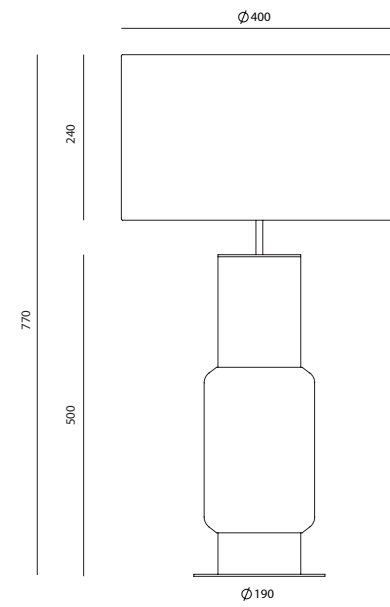

* image reference shade 801011/41 not included/
Pantalla imagen 801011/41 no incluida

ICONS

EN	MATERIALS Metal / Glass / Leather		
FINISHES	Metal Matt Black Matt White Matt Brass	Shiny Gold Chrome Satin Nickel	Glass (Hand painted) See colors palette p. 476
SPECIFICATIONS (UE)	E27 Max. 15 W (not included) 220-240 V, 50/60 Hz		
DIMMABLE OPTION	B211 9W (Dimmable) + Dimmer Consult price list		
ENERGY LABEL	E		

ES	MATERIALES Metal / Vidrio / Cuero		
ACABADOS	Metal Negro Mate Blanco Mate Oro Mate Oro Brillo Cromo Níquel Satinado	Vidrio (Pintado a mano) Consultar paleta de colores p. 476	
ESPECIFICACIONES (UE)	E27 Max. 15 W (no incluida) 220-240 V, 50/60 Hz		
POSIBILIDAD DE REGULACIÓN	B211 9W (Regulable) + Regulador Consultar tarifa de precios		
CLASIFICACIÓN ENERGÉTICA	E