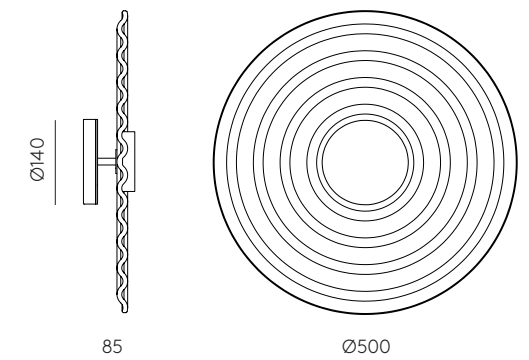

ICONS IP20 CE RoHS WEEE A++