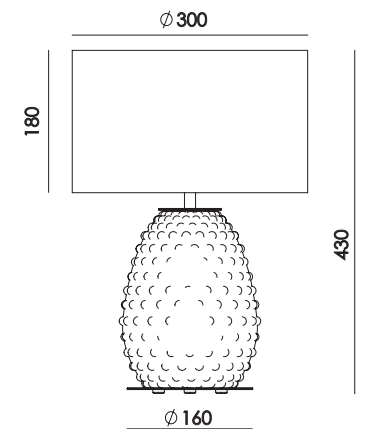

Colour glass:
Zafiro

EN	MATERIALS Metal / Glass	
	FINISHES	Metal Matt Black Matt White Matt Brass Shiny Gold Chrome Satin Nickel Glass (Hand painted) See colour palette p. 476
	DIMMABLE OPTION	B211 9W (Dimmable) + Dimmer Consult price list
	SPECIFICATIONS (UE)	E27 Max. 15W (not included) 220-240 V, 50/60 Hz
	ENERGY LABEL	E

ES	MATERIALES Metal / Vidrio	
	ACABADOS	Metal Negro Mate Blanco Mate Oro Mate Oro Brillo Cromo Niquel satinado Vidrio (pintado a mano) Ver paleta de colores p. 476
	POSIBILIDAD DE REGULACIÓN	B211 9W (Regulable) + Regulador Consultar tarifa de precios
	ESPECIFICACIONES (UE)	E27 Max. 15W (no incluida) 220-240 V, 50/60 Hz
	CLASIFICACIÓN ENERGÉTICA	E