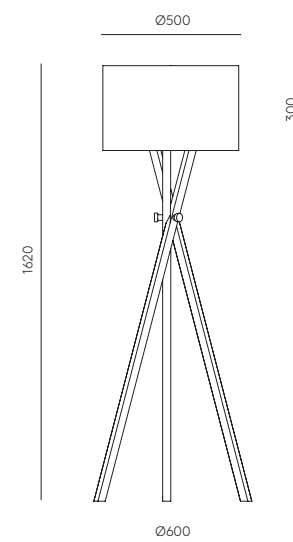

COT

P1251

EN	MATERIALS Steel / Walnut Wood / Cotton	
FINISHES	Wood Walnut	Shade Black White
SPECIFICATIONS (UE)	E27 Max. 15W (Not included) 220-240 V, 50/60 Hz	
ENERGY LABEL	E	

ES	MATERIALES Acero / Nogal / Algodón	
ACABADOS	Madera Nogal	Pantalla Negra Blanca
ESPECIFICACIONES (UE)	E27 Max. 15W (No incluida) 220-240 V, 50/60 Hz	
ETIQUETA ENERGÉTICA	E	

ICONS IP20

*Bombillas recomendadas B211 (7,9W)
Recommended bulb B211 (7,9W)