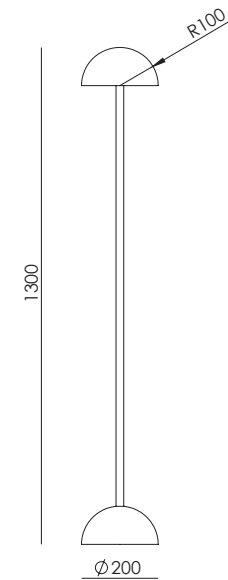

BIG DUSSA

P1307

Pepe Fornas
Design 2024

EN	MATERIALS		Marble / Metal
	FINISHES	Metal	Marble
		Matt Black Aged gold	Travertine
	SPECIFICATIONS (UE)	LED plate 9W 2700K TRIAC dimmable Dimmer Switch on cable 220-240 V, 50/60 Hz 900 lm	
	ENERGY LABEL	F	

ES	MATERIALES		Mármol / Metal
	ACABADOS	Metal	Mármol
		Negro Mate Oro envejecido	Travertino
	ESPECIFICACIONES (UE)	Placa LED 9W 2700K TRIAC regulable regulador en cable 220-240 V, 50/60 Hz 900 lm	
	ETIQUETA ENERGÉTICA	F	

ICONS