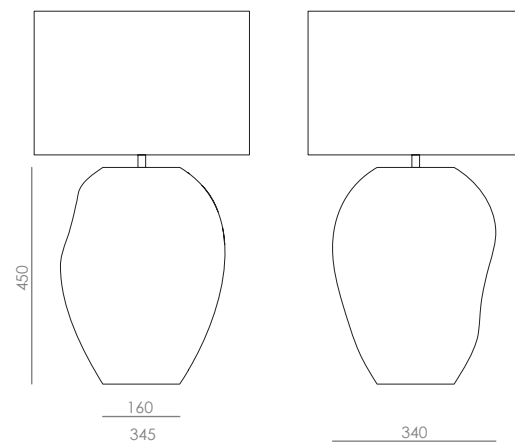

* Image shade 801011/46 not included/
Pantalla imagen 801011/46 no incluida

EN

MATERIALS	Metal / Ceramic	
FINISHES	Metal Matt Black Matt White Matt Brass Shiny Gold	Chrome Nickel Ceramic (Hand-painted) Consultar paleta de colores
SPECIFICATIONS (UE)	E27 Max. 15W LED (not included) 220-240V, 50/60Hz	
ENERGY LABEL	E	
DIMMER POSSIBILITY	B211 9W (Dimmable) + Dimmer	

ES

MATERIALES	Acero / Cerámica	
ACABADOS	Metal Negro Blanco Oro mate Oro brillo	Cromo Níquel Cerámica (Pintada a mano) Consultar paleta de colores
ESPECIFICACIONES (UE)	E27 Max. 15W LED (no incluida) 220-240 V, 50/60 Hz	
CLASIFICACIÓN ENERGÉTICA	E	
POSIBILIDAD REGULACIÓN	B211 9W (Regulable) + Regulador